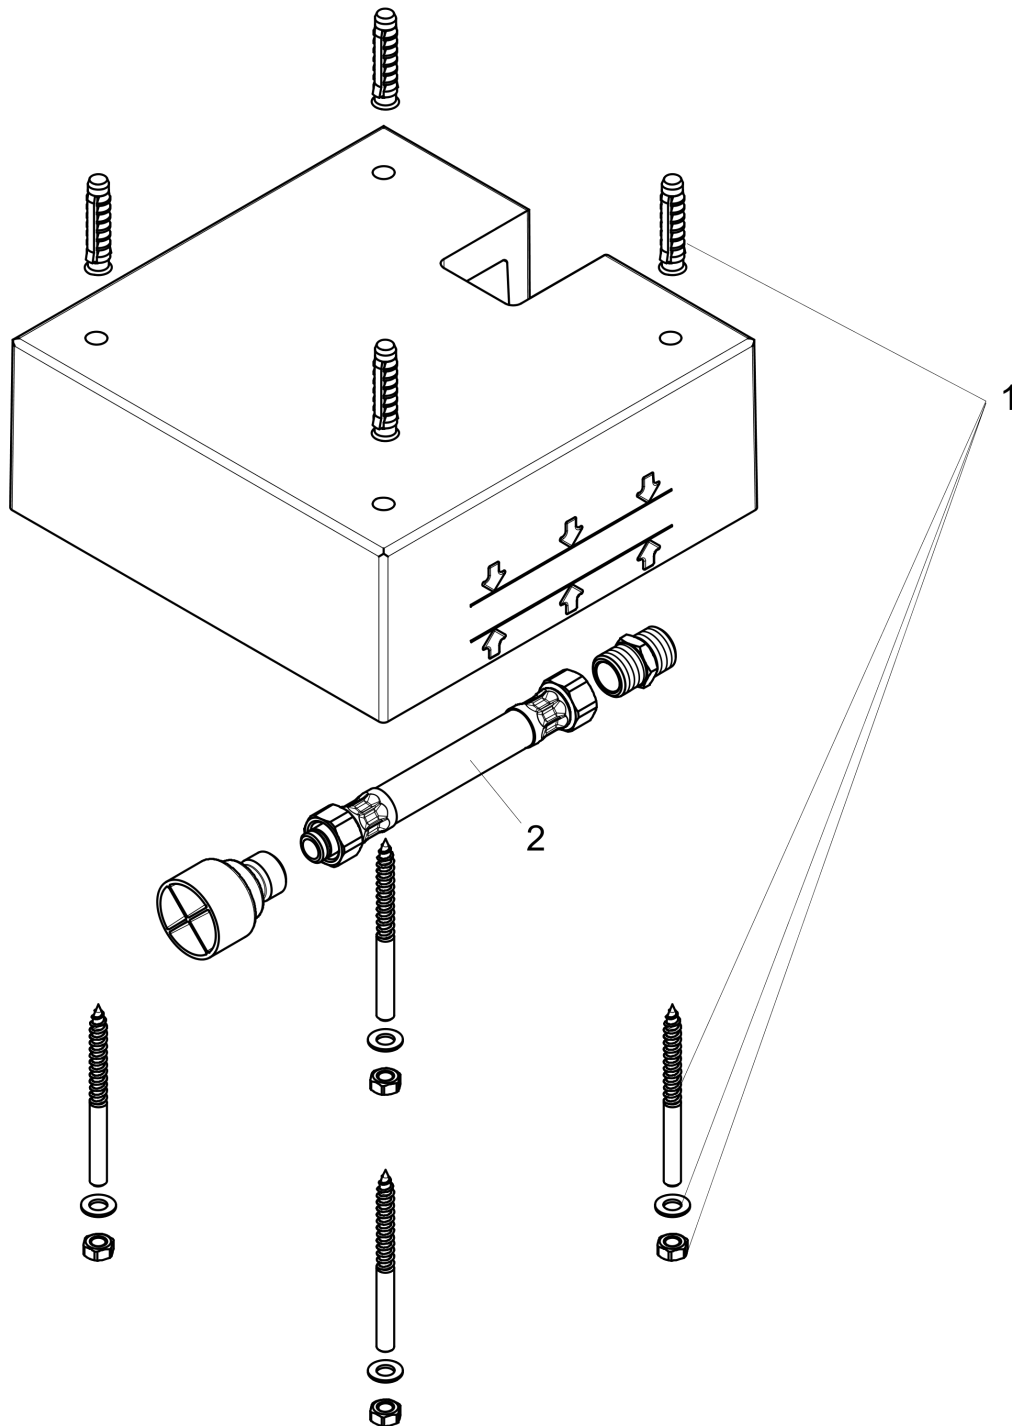

Raindance
Rough, Showerhead 260 Square 1-Jet
 Finishes : n.a. Part no. : 26471181

Description

Features
 · 1/2" NPT

Item details

List Price \$ 118.00

Compliance

Product image

Scale drawing

Raindance
Rough, Showerhead 260 Square 1-Jet
 Finishes : n.a. Part no. : 26471181

Exploded drawing

Year of production: >08/13

Raindance
Rough, Showerhead 260 Square 1-Jet
 Finishes : n.a. Part no. : 26471181

Spare parts list

Year of production: >08/13

Pos.	Description	Part no.	Price	PU
1	mounting kit	97722000	-	1
2	connection hose 600 mm G½ x G½	25928000	-	1