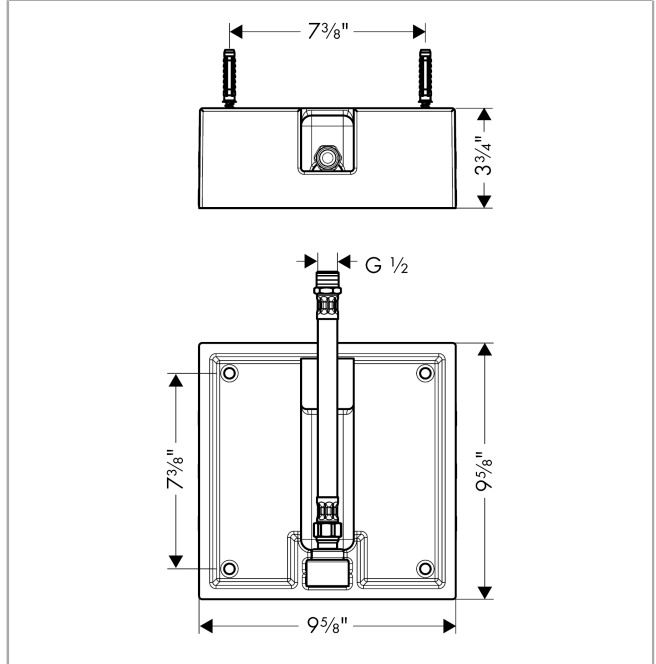

Raindance
Rough, Showerhead 260 Square 1-Jet
 Finishes : n.a. Part no. : 26471181

Description

Features
 · 1/2" NPT

Item details

List Price \$ 118.00

Compliance

Product image

Scale drawing

Raindance
Rough, Showerhead 260 Square 1-Jet
 Finishes : n.a. Part no. : 26471181

Exploded drawing

Year of production: >08/13

Raindance
Rough, Showerhead 260 Square 1-Jet
 Finishes : n.a. Part no. : 26471181

Spare parts list

Year of production: >08/13

Pos.	Description	Part no.	Price	PU
1	mounting kit	97722000	-	1
2	connection hose 600 mm G½ x G½	25928000	-	1