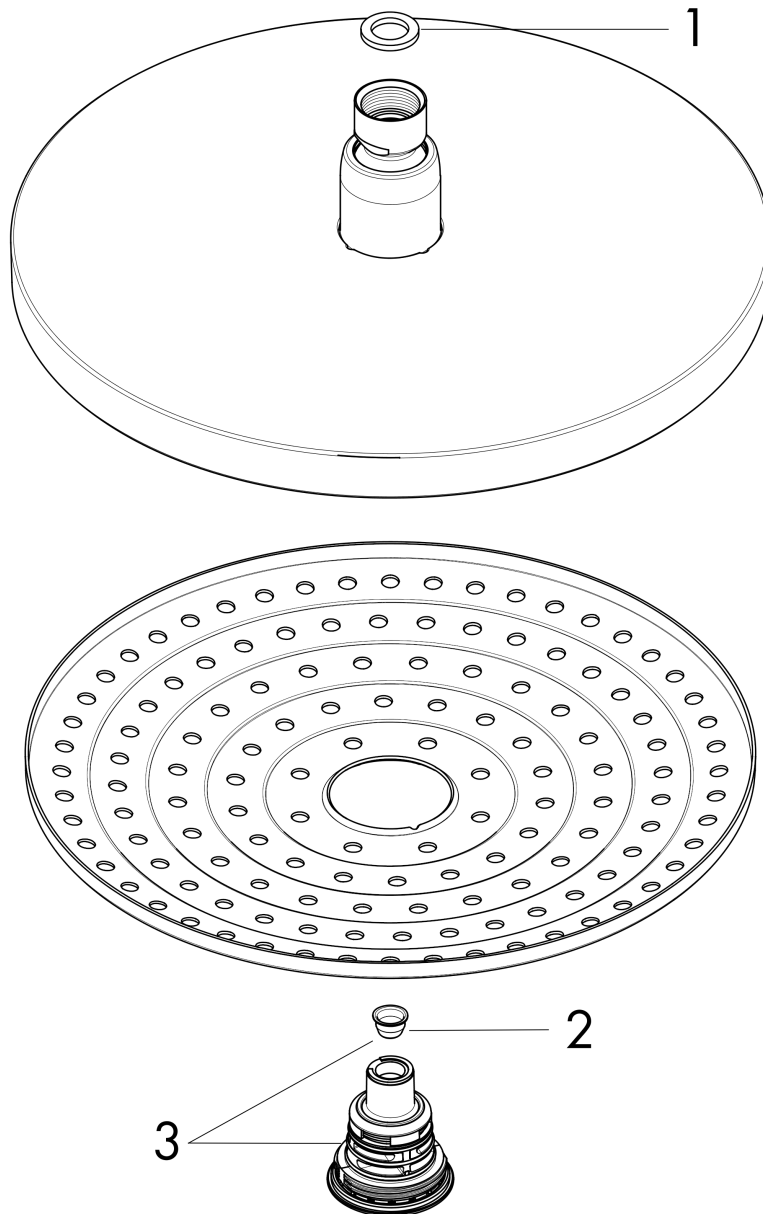

**Raindance Select S**  
**Showerhead 240 2-Jet, 2.5 GPM**  
 Finish: **chrome** Part no. : **26469001**

**Description**

**Features**

- Shower head size: 9 1/2"
- Spray modes: RainAir, Rain
- Max. flow: 2.5 GPM (9.5 L/Min)
- Select button for comfortable alternation of spray modes
- 134 spray channels
- Spray face finish: Chrome
- Spray face removable for cleaning

**Item details**

List Price \$ 678.00

**Technology**

**Compliance / Sustainability**

**Product image**

**Scale drawing**

Raindance Select S  
Showerhead 240 2-Jet, 2.5 GPM  
Finish: chrome Part no. : 26469001

Exploded drawing

Year of production: >11/19

**Raindance Select S**  
**Showerhead 240 2-Jet, 2.5 GPM**  
 Finish: **chrome** Part no. : **26469001**

**Spare parts list**

Year of production: >11/19

<b>Pos.</b>	<b>Description</b>	<b>Part no.</b>	<b>Price</b>	<b>PU</b>
1	seal	98058000	-	1
2	filter	97735000	-	1
3	selector assy	98343000	-	1