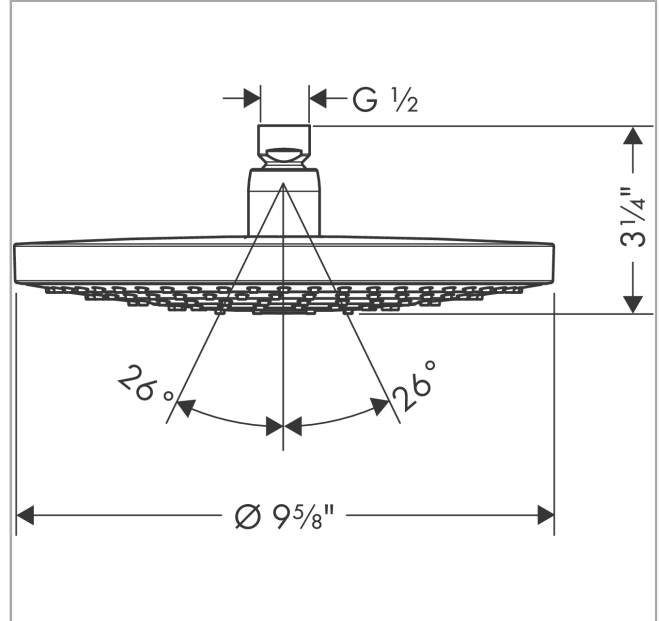

**Raindance Select S**  
**Showerhead 240 2-Jet, 2.5 GPM**  
 Finish: **chrome** Part no. : **26469001**

**Description**

**Features**

- Shower head size: 9 1/2"
- Spray modes: RainAir, Rain
- Max. flow: 2.5 GPM (9.5 L/Min)
- Select button for comfortable alternation of spray modes
- 134 spray channels
- Spray face finish: Chrome
- Spray face removable for cleaning

**Item details**

List Price \$ 678.00

**Technology**

**Compliance / Sustainability**

**Product image**

**Scale drawing**

Raindance Select S  
Showerhead 240 2-Jet, 2.5 GPM  
Finish: chrome Part no. : 26469001

Exploded drawing

Year of production: >11/19

**Raindance Select S**  
**Showerhead 240 2-Jet, 2.5 GPM**  
 Finish: **chrome** Part no. : **26469001**

**Spare parts list**

Year of production: >11/19

<b>Pos.</b>	<b>Description</b>	<b>Part no.</b>	<b>Price</b>	<b>PU</b>
1	seal	98058000	-	1
2	filter	97735000	-	1
3	selector assy	98343000	-	1