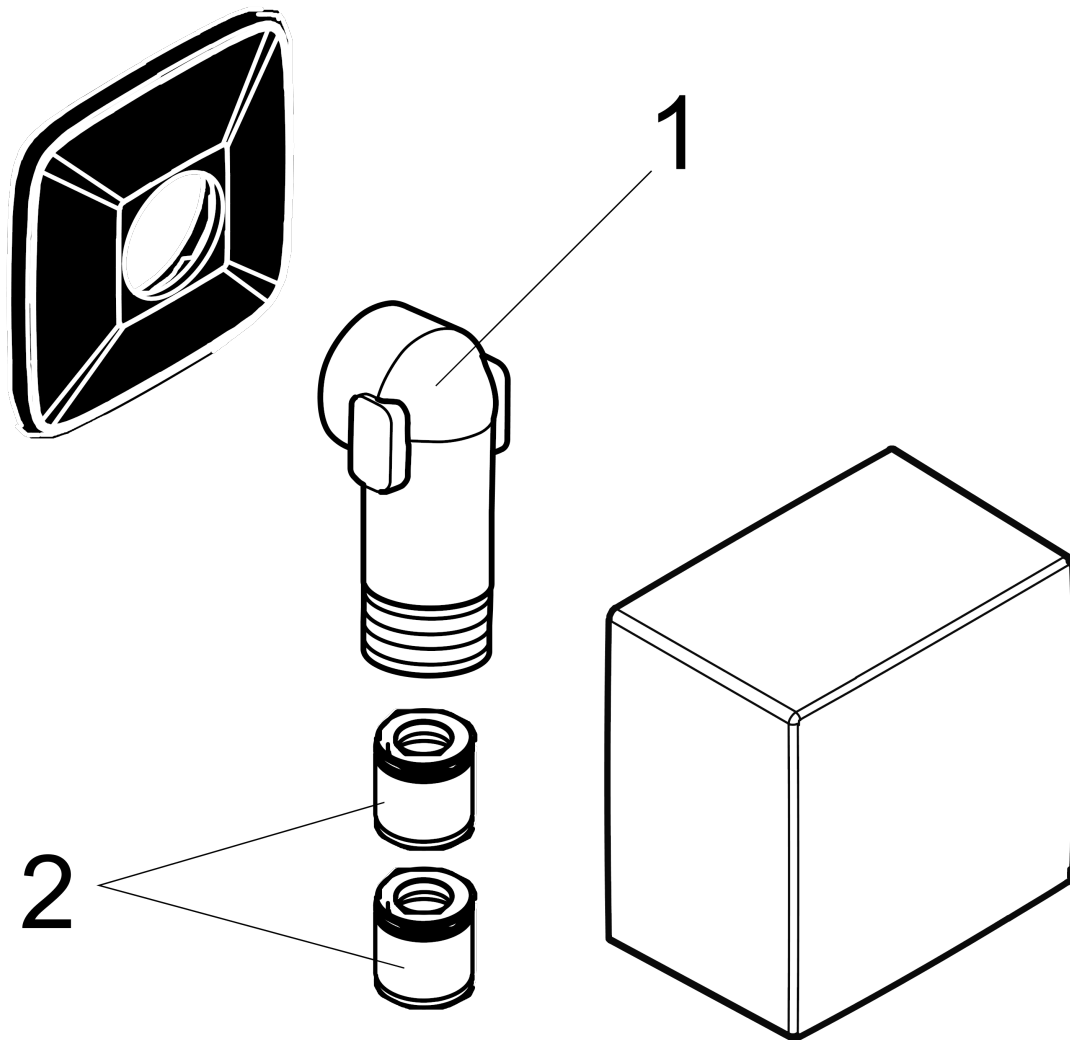

FixFit

Wall Outlet Square with Check Valves

Finish: **brushed nickel** Part no. : **26455821**

Description

Features

- For all 1/2" hoses
- Metal connection angle
- G 1/2

Item details

List Price \$ 156.00

Compliance / Sustainability

Product image

Scale drawing

FixFit
Wall Outlet Square with Check Valves
 Finish: brushed nickel Part no. : 26455821

Exploded drawing

Year of production: >01/18

FixFit

Wall Outlet Square with Check Valves

Finish: **brushed nickel** Part no. : **26455821**

Spare parts list

Year of production: >01/18

| Pos. | Description | Part no. | Price | PU |
|------|--------------------------------|----------|-------|----|
| 1 | connection angel | 98531001 | - | 1 |
| 2 | set of non return valves DW 15 | 94074000 | - | 1 |