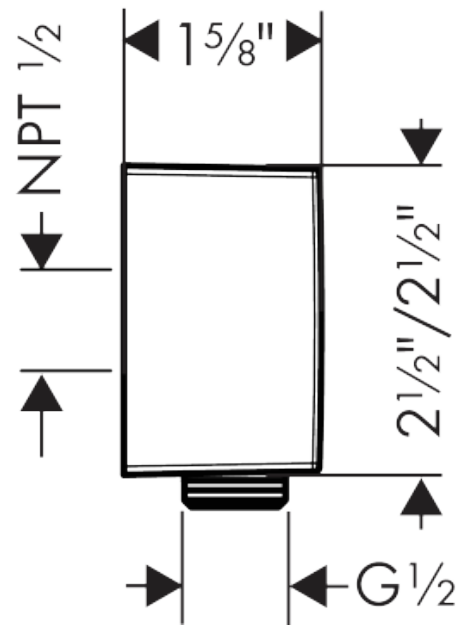

FixFit

Wall Outlet Square with Check Valves

Finish: **brushed nickel** Part no. : **26455821**

Description

Features

- For all 1/2" hoses
- Metal connection angle
- G 1/2

Item details

List Price \$ 156.00

Compliance / Sustainability

Product image

Scale drawing

FixFit
Wall Outlet Square with Check Valves
 Finish: brushed nickel Part no. : 26455821

Exploded drawing

Year of production: >01/18

FixFit

Wall Outlet Square with Check Valves

Finish: **brushed nickel** Part no. : **26455821**

Spare parts list

Year of production: >01/18

| Pos. | Description | Part no. | Price | PU |
|------|--------------------------------|----------|-------|----|
| 1 | connection angel | 98531001 | - | 1 |
| 2 | set of non return valves DW 15 | 94074000 | - | 1 |