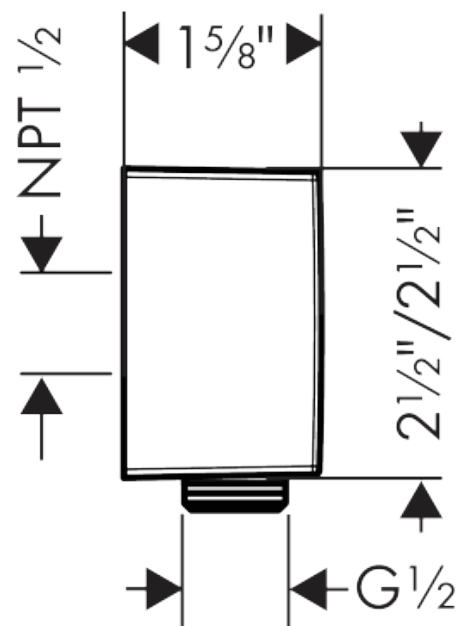

FixFit
Wall Outlet Square with Check Valves
 Finish: **chrome** Part no. : **26455001**

Description

Features

- For all 1/2" hoses
- Metal connection angle
- G 1/2

Item details

List Price \$ 118.00

Compliance / Sustainability

Product image

Scale drawing

FixFit
Wall Outlet Square with Check Valves
 Finish: **chrome** Part no. : **26455001**

Exploded drawing

Year of production: >01/18

FixFit
Wall Outlet Square with Check Valves
 Finish: **chrome** Part no. : **26455001**

Spare parts list

Year of production: >01/18

Pos.	Description	Part no.	Price	PU
1	connection angel	98531001	-	1
2	set of non return valves DW 15	94074000	-	1