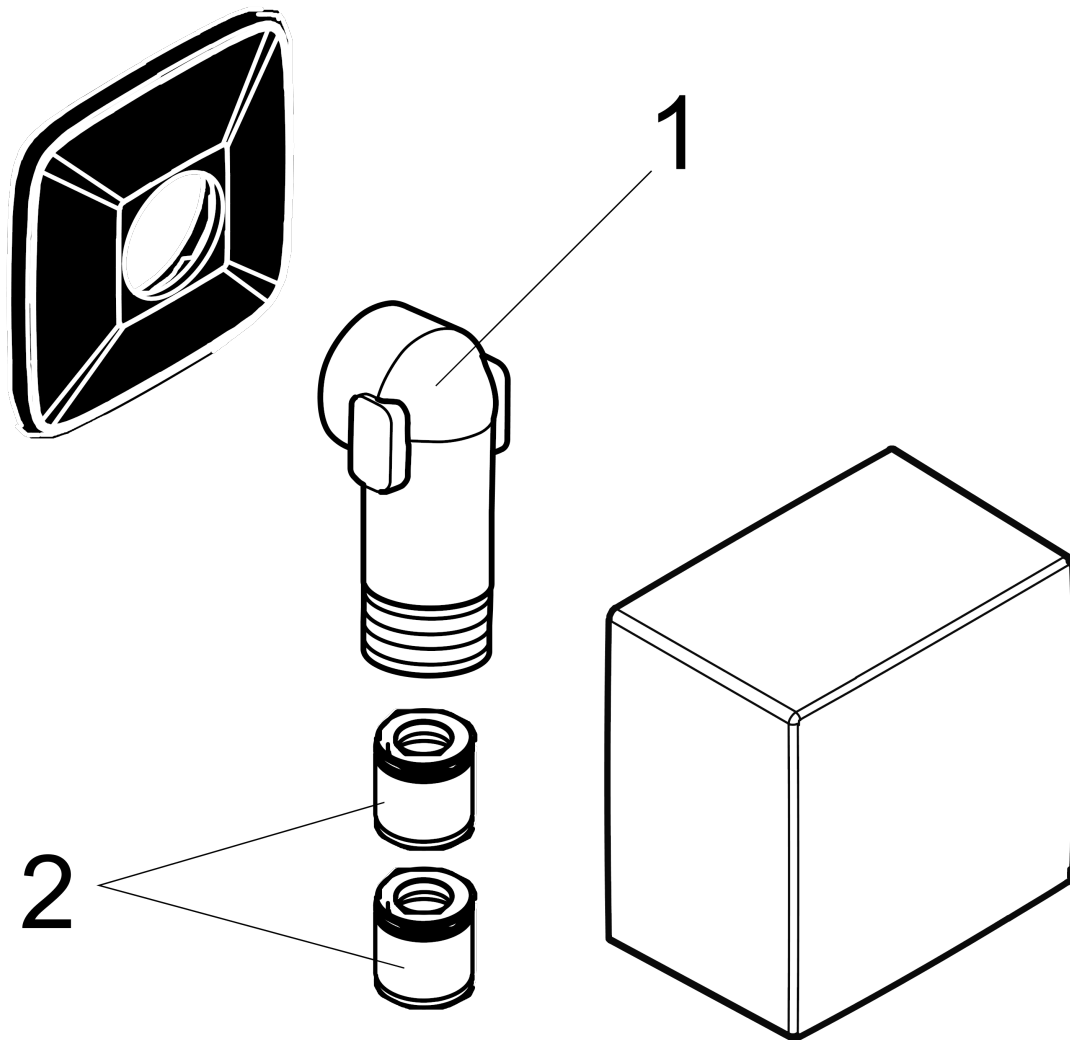

FixFit
Wall Outlet Square with Check Valves
 Finish: **chrome** Part no. : **26455001**

Description

Features

- For all 1/2" hoses
- Metal connection angle
- G 1/2

Item details

List Price \$ 118.00

Compliance / Sustainability

Product image

Scale drawing

FixFit
Wall Outlet Square with Check Valves
 Finish: **chrome** Part no. : **26455001**

Exploded drawing

Year of production: >01/18

FixFit
Wall Outlet Square with Check Valves
 Finish: **chrome** Part no. : **26455001**

Spare parts list

Year of production: >01/18

Pos.	Description	Part no.	Price	PU
1	connection angel	98531001	-	1
2	set of non return valves DW 15	94074000	-	1