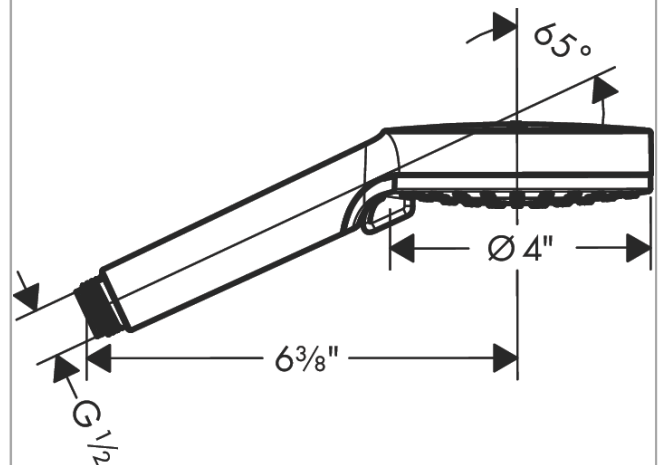

Vernis Blend
Hand shower 100 Vario 1.75 GPM
 Finish: **brushed nickel** Part no. : **26340821**

Description

Features

- Spray modes: Rain, IntenseRain
- 80 spray channels
- Continuous spray mode adjustment
- Spray face finish: easy cleanable plastic spray disc
- Max. flow: 1.75 GPM (6.6 L/Min)

Item details

List Price \$ 57.00

Technology

Compliance / Sustainability

Product image

Scale drawing

Vernis Blend
 Hand shower 100 Vario 1.75 GPM
 Finish: brushed nickel Part no. : 26340821

Exploded drawing