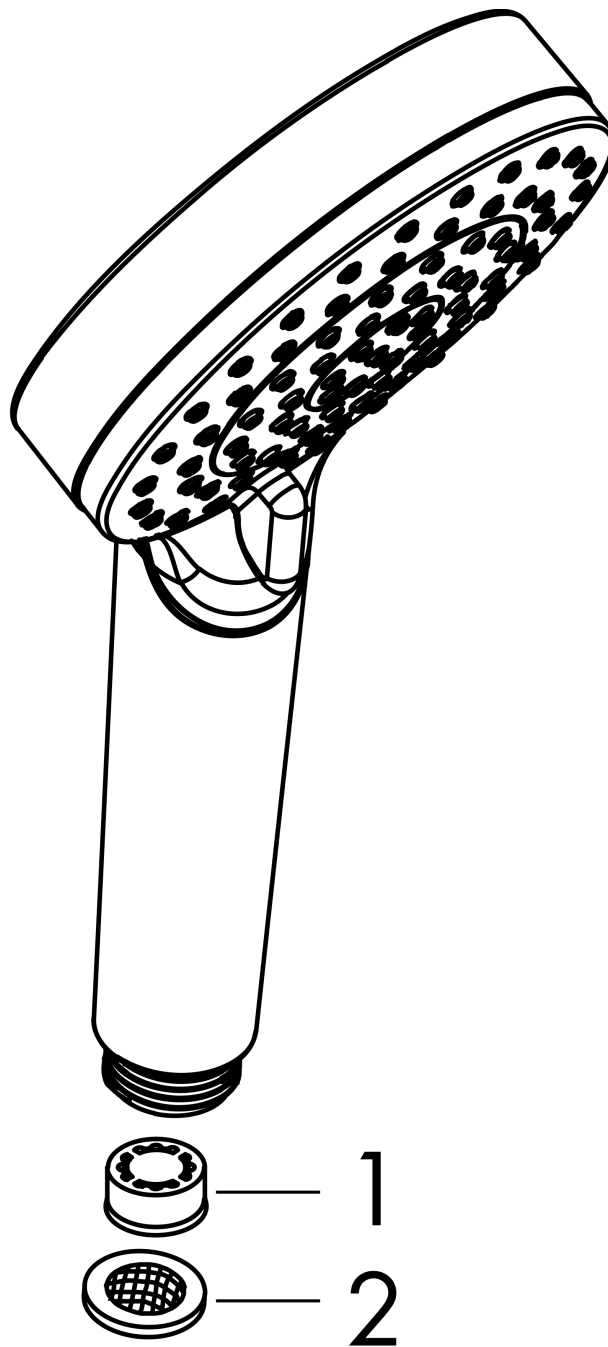

Vernis Blend
Hand shower 100 Vario 1.75 GPM
 Finish: **brushed nickel** Part no. : **26340821**

Description

Features

- Spray modes: Rain, IntenseRain
- 80 spray channels
- Continuous spray mode adjustment
- Spray face finish: easy cleanable plastic spray disc
- Max. flow: 1.75 GPM (6.6 L/Min)

Item details

List Price \$ 57.00

Technology

Compliance / Sustainability

Product image

Scale drawing

Vernis Blend
 Hand shower 100 Vario 1.75 GPM
 Finish: brushed nickel Part no. : 26340821

Exploded drawing

Year of production: >02/21

Vernis Blend
Hand shower 100 Vario 1.75 GPM
 Finish: brushed nickel Part no. : 26340821

Spare parts list

Year of production: >02/21

Pos.	Description	Part no.	Price	PU
1	filter packing	94246000	-	1