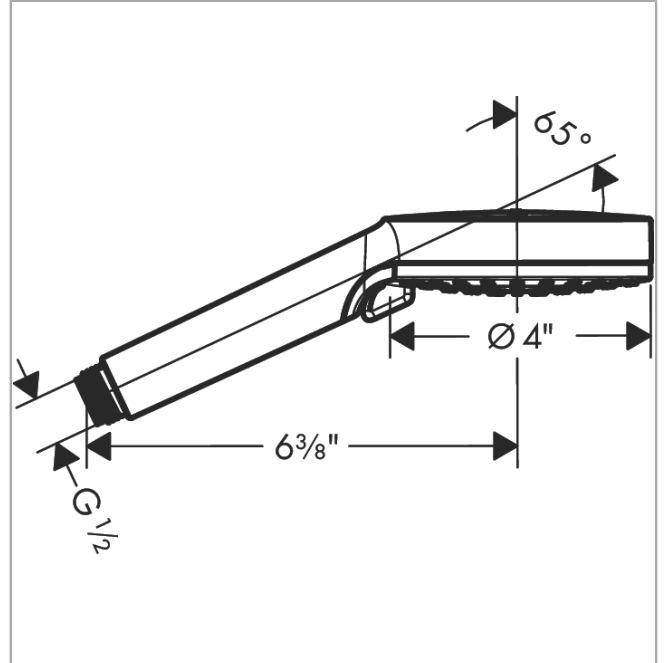

**Vernis Blend**  
**Hand shower 100 Vario 1.75 GPM**  
 Finish: **chrome** Part no. : **26340001**

**Description**

**Features**

- Spray modes: Rain, IntenseRain
- 80 spray channels
- Continuous spray mode adjustment
- Spray face finish: easy cleanable plastic spray disc
- Max. flow: 1.75 GPM (6.6 L/Min)

**Item details**

List Price \$ 43.00

**Technology**

**Compliance / Sustainability**

**Product image**

**Scale drawing**

Vernis Blend  
Hand shower 100 Vario 1.75 GPM  
Finish: **chrome** Part no. : 26340001

Exploded drawing

Year of production: >03/21

**Vernis Blend**  
**Hand shower 100 Vario 1.75 GPM**  
 Finish: **chrome** Part no. : **26340001**

Spare parts list

Year of production: >03/21

Pos.	Description	Part no.	Price	PU
1	filter packing	94246000	-	1