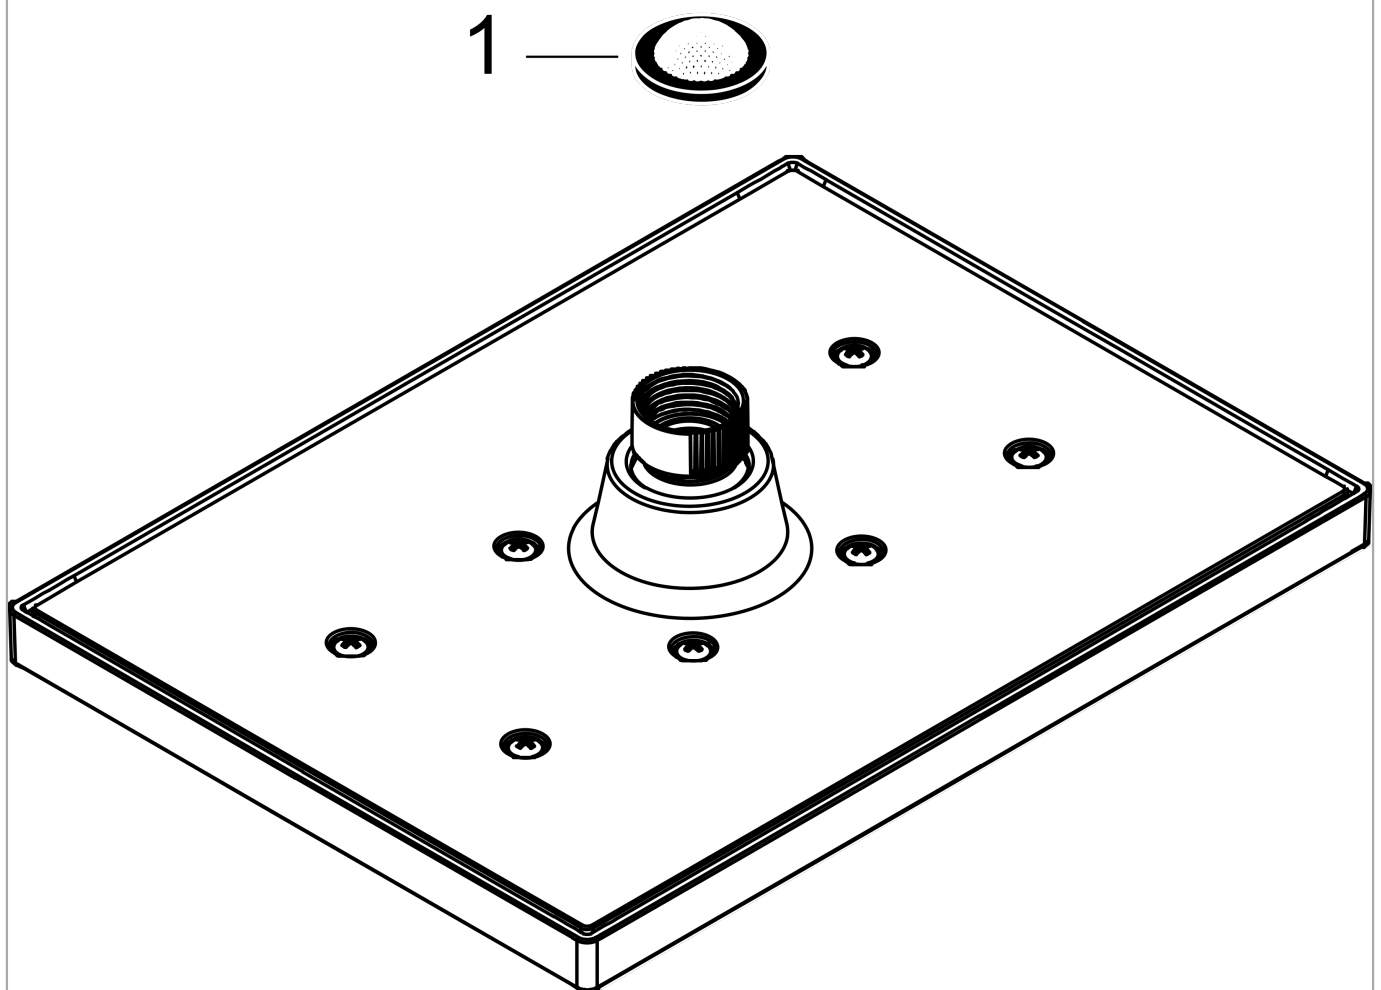

Vernis Shape
Showerhead 230 1-Jet 1.75 GPM
 Finish: **matte black** Part no. : **26283671**

Description

Features

- Shower head size: 9" x 7"
- Spray modes: Rain
- Max. flow: 1.75 GPM (6.6 L/Min)
- 114 spray channels

Item details

List Price \$ 174.00

Technology

Compliance / Sustainability

Product image

Scale drawing

Vernis Shape
 Showerhead 230 1-Jet 1.75 GPM
 Finish: **matte black** Part no. : 26283671

Exploded drawing

Year of production: >04/21

Vernis Shape
Showerhead 230 1-Jet 1.75 GPM
 Finish: **matte black** Part no. : **26283671**

Spare parts list

Year of production: >04/21

Pos.	Description	Part no.	Price	PU
1	filter packing	94246000	-	1