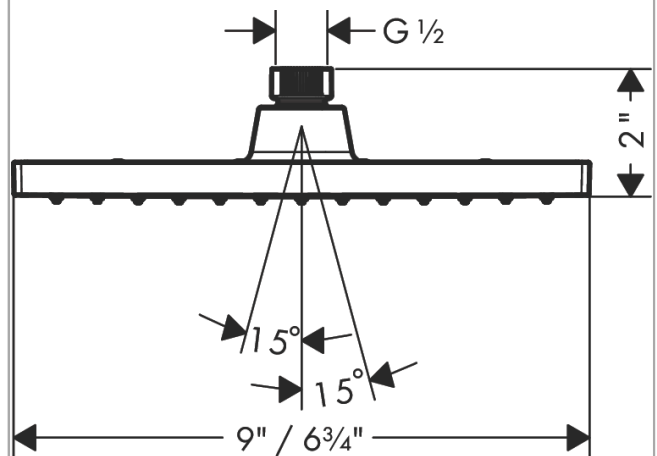

Vernis Shape
Showerhead 230 1-Jet 1.75 GPM
 Finish: **matte black** Part no. : **26283671**

Description

Features

- Shower head size: 9" x 7"
- Spray modes: Rain
- Max. flow: 1.75 GPM (6.6 L/Min)
- 114 spray channels

Item details

List Price \$ 174.00

Technology

Compliance / Sustainability

Product image

Scale drawing

Vernis Shape
 Showerhead 230 1-Jet 1.75 GPM
 Finish: **matte black** Part no. : 26283671

Exploded drawing

Year of production: >04/21

Vernis Shape
Showerhead 230 1-Jet 1.75 GPM
 Finish: **matte black** Part no. : **26283671**

Spare parts list

Year of production: >04/21

Pos.	Description	Part no.	Price	PU
1	filter packing	94246000	-	1