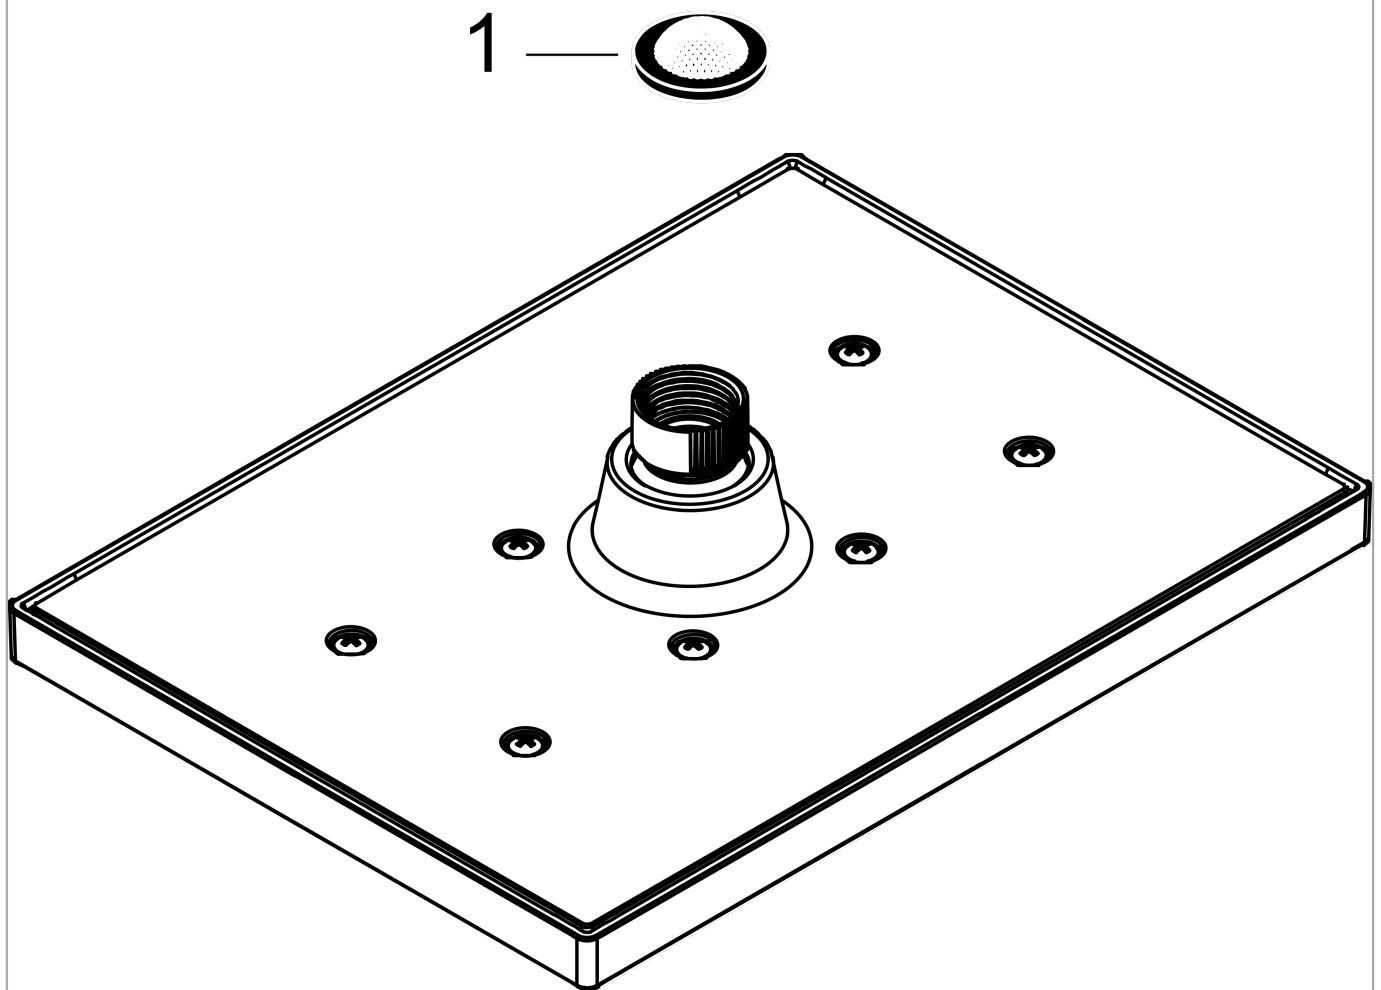

Vernis Shape
Showerhead 230 1-Jet 1.75 GPM
 Finish: **chrome** Part no. : **26283001**

Description

Features

- Shower head size: 9" x 7"
- Spray modes: Rain
- Max. flow: 1.75 GPM (6.6 L/Min)
- 114 spray channels

Item details

List Price \$ 132.00

Technology

Compliance / Sustainability

Product image

Scale drawing

Vernis Shape
 Showerhead 230 1-Jet 1.75 GPM
 Finish: chrome Part no. : 26283001

Exploded drawing

Year of production: >04/21

Vernis Shape
Showerhead 230 1-Jet 1.75 GPM
 Finish: **chrome** Part no. : **26283001**

Spare parts list

Year of production: >04/21

Pos.	Description	Part no.	Price	PU
1	filter packing	94246000	-	1