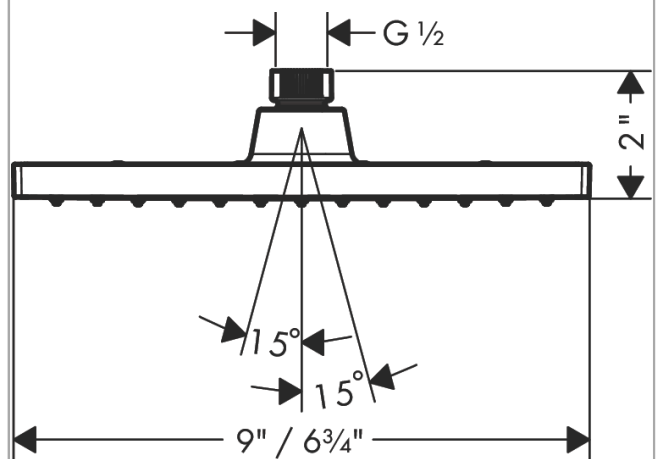

Vernis Shape
Showerhead 230 1-Jet 1.75 GPM
 Finish: **chrome** Part no. : **26283001**

Description

Features

- Shower head size: 9" x 7"
- Spray modes: Rain
- Max. flow: 1.75 GPM (6.6 L/Min)
- 114 spray channels

Item details

List Price \$ 132.00

Technology

Compliance / Sustainability

Product image

Scale drawing

Vernis Shape
 Showerhead 230 1-Jet 1.75 GPM
 Finish: chrome Part no. : 26283001

Exploded drawing

Year of production: >04/21

Vernis Shape
Showerhead 230 1-Jet 1.75 GPM
 Finish: **chrome** Part no. : **26283001**

Spare parts list

Year of production: >04/21

Pos.	Description	Part no.	Price	PU
1	filter packing	94246000	-	1