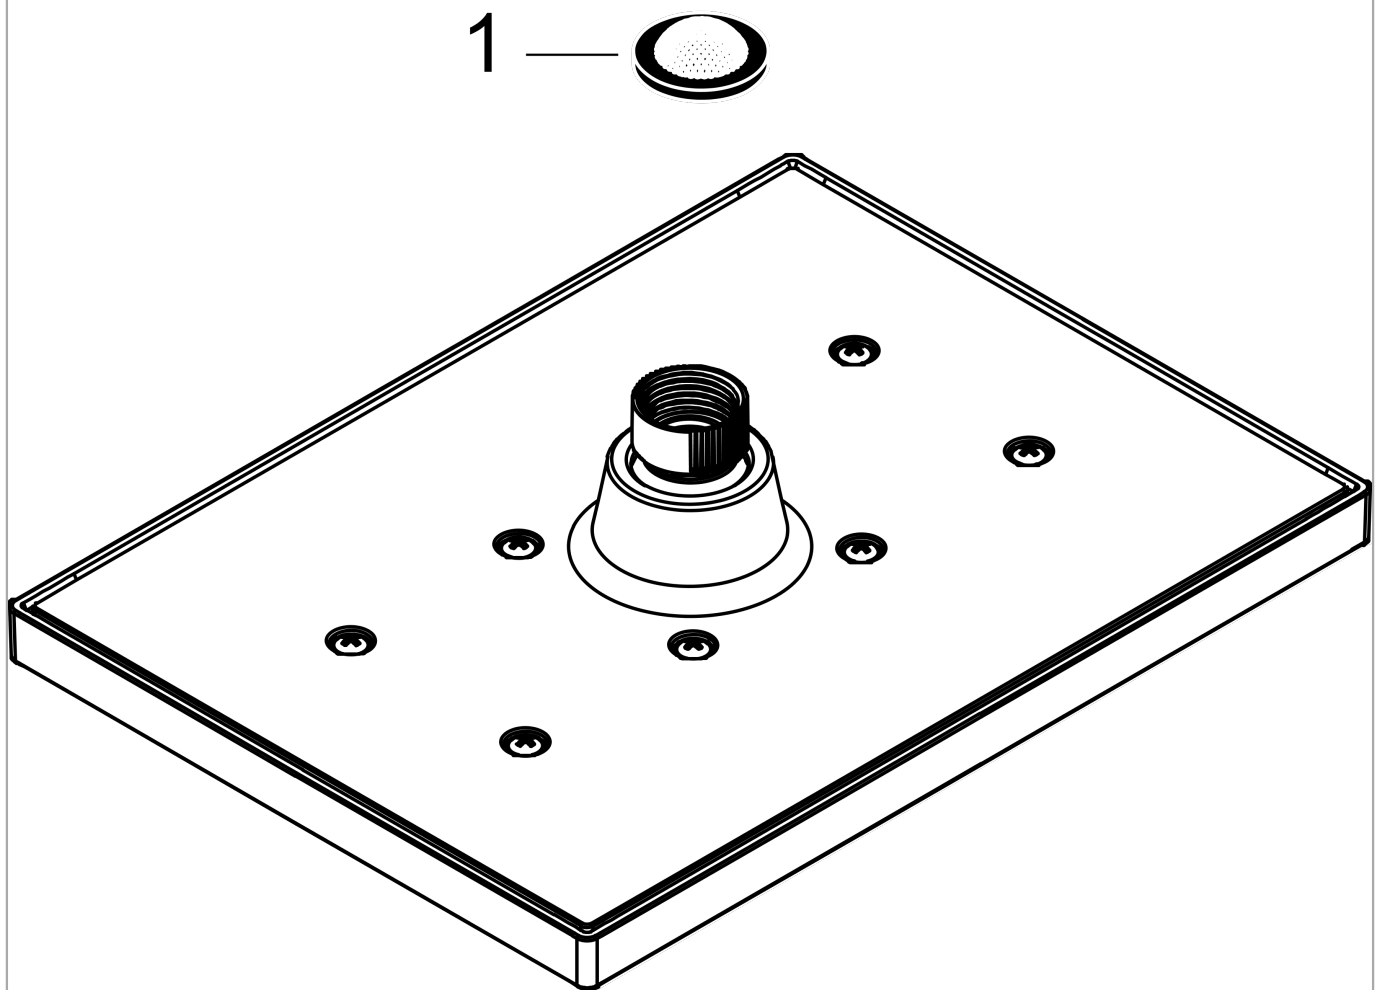

Vernis Shape
Showerhead 230 1-Jet 2.5 GPM
 Finish: **chrome** Part no. : **26281001**

Description

Features

- Shower head size: 9" x 7"
- Spray modes: Rain
- Max. flow: 2.5 GPM (9.5 L/Min)
- 114 spray channels

Item details

List Price \$ 132.00

Technology

Compliance / Sustainability

Product image

Scale drawing

Vernis Shape
Showerhead 230 1-Jet 2.5 GPM
Finish: chrome Part no. : 26281001

Exploded drawing

Year of production: >04/21

Vernis Shape
Showerhead 230 1-Jet 2.5 GPM
 Finish: **chrome** Part no. : **26281001**

Spare parts list

Year of production: >04/21

Pos.	Description	Part no.	Price	PU
1	filter packing	94246000	-	1