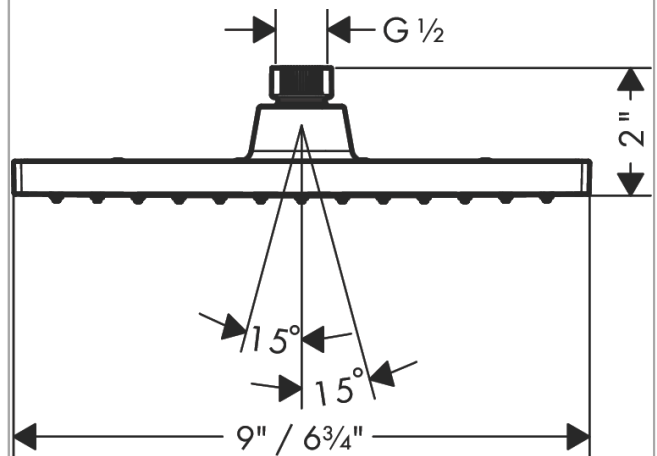

Vernis Shape
Showerhead 230 1-Jet 2.5 GPM
 Finish: **chrome** Part no. : **26281001**

Description

Features

- Shower head size: 9" x 7"
- Spray modes: Rain
- Max. flow: 2.5 GPM (9.5 L/Min)
- 114 spray channels

Item details

List Price \$ 132.00

Technology

Compliance / Sustainability

Product image

Scale drawing

Vernis Shape
Showerhead 230 1-Jet 2.5 GPM
Finish: chrome Part no. : 26281001

Exploded drawing

Year of production: >04/21

Vernis Shape
Showerhead 230 1-Jet 2.5 GPM
 Finish: **chrome** Part no. : **26281001**

Spare parts list

Year of production: >04/21

Pos.	Description	Part no.	Price	PU
1	filter packing	94246000	-	1