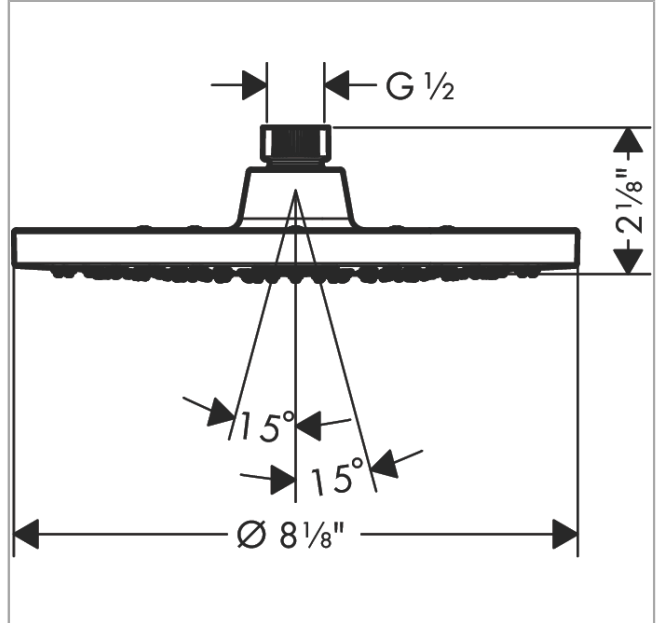

Vernis Blend
Showerhead 200 1-Jet 1.75 GPM
 Finish: **chrome** Part no. : **26277001**

Description

Features

- Shower head size: 8 1/8
- Spray modes: Rain
- Max. flow: 1.75 GPM (6.6 L/Min)
- 102 spray channels

Item details

List Price \$ 132.00

Technology

Compliance / Sustainability

Product image

Scale drawing

Vernis Blend
Showerhead 200 1-Jet 1.75 GPM
Finish: chrome Part no. : 26277001

Exploded drawing

Year of production: >04/21

Vernis Blend
Showerhead 200 1-Jet 1.75 GPM
 Finish: **chrome** Part no. : **26277001**

Spare parts list

Year of production: >04/21

Pos.	Description	Part no.	Price	PU
1	filter packing	94246000	-	1