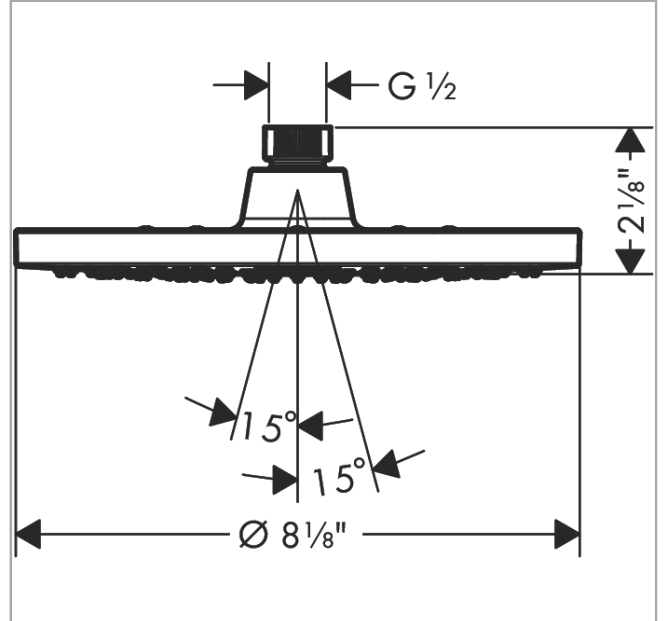

Vernis Blend
Showerhead 200 1-Jet 2.5 GPM
 Finish: **chrome** Part no. : **26271001**

Description

Features

- Shower head size: 8 1/8
- Spray modes: Rain
- Max. flow: 2.5 GPM (9.5 L/Min)
- 102 spray channels

Item details

List Price \$ 132.00

Technology

Compliance / Sustainability

Product image

Scale drawing

Vernis Blend
Showerhead 200 1-Jet 2.5 GPM
Finish: chrome Part no. : 26271001

Exploded drawing

Year of production: >04/21

Vernis Blend
Showerhead 200 1-Jet 2.5 GPM
 Finish: **chrome** Part no. : **26271001**

Spare parts list

Year of production: >04/21

Pos.	Description	Part no.	Price	PU
1	filter packing	94246000	-	1