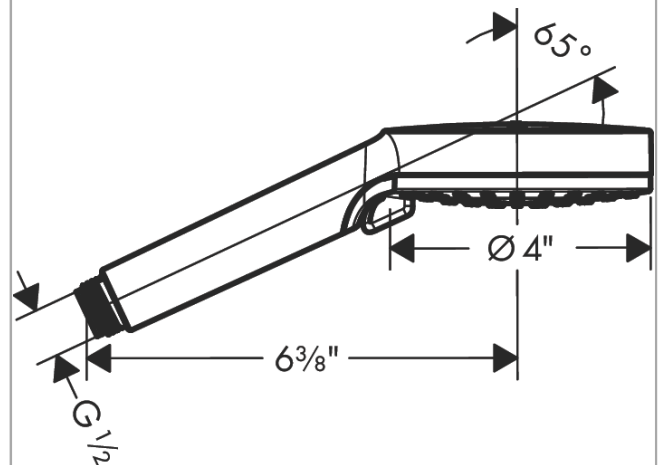

Vernis Blend
Hand shower 100 Vario 2.5 GPM
 Finish: **brushed nickel** Part no. : **26270821**

Description

Features

- Spray modes: Rain, IntenseRain
- 80 spray channels
- Continuous spray mode adjustment
- Spray face finish: easy cleanable plastic spray disc
- Max. flow: 2.5 GPM (9.5 L/Min)

Item details

List Price \$ 57.00

Technology

Compliance / Sustainability

Product image

Scale drawing

Vernis Blend
Hand shower 100 Vario 2.5 GPM
Finish: brushed nickel Part no. : 26270821

Exploded drawing