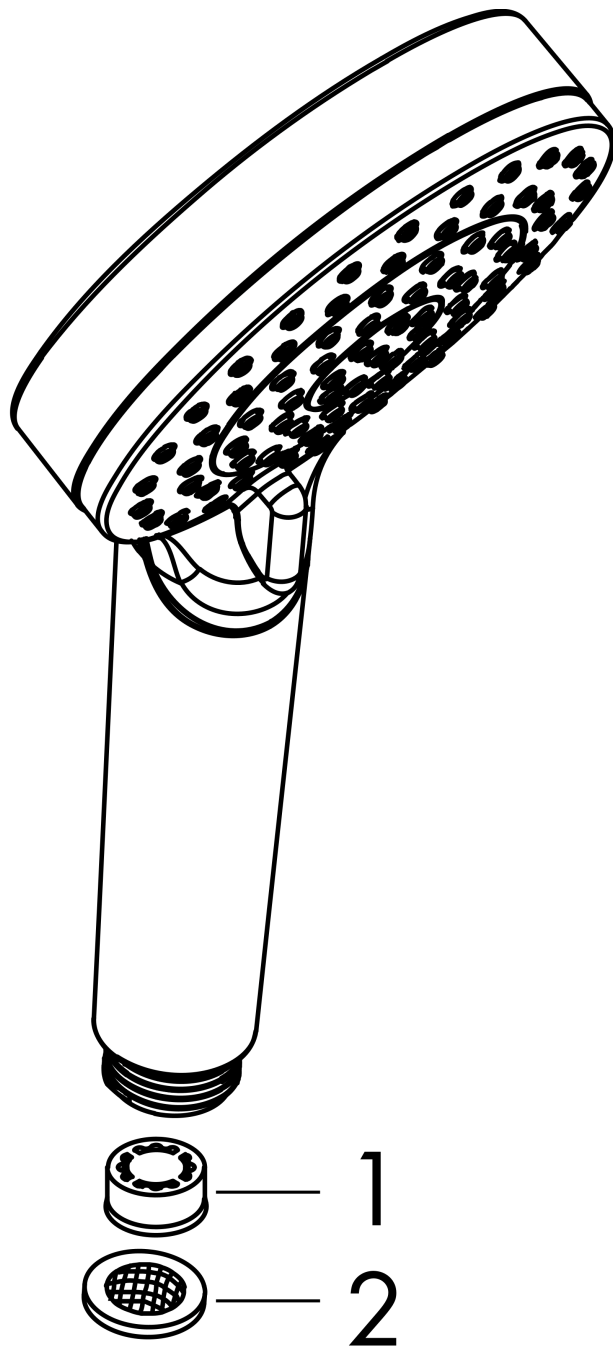

Vernis Blend
Hand shower 100 Vario 2.5 GPM
 Finish: **brushed nickel** Part no. : **26270821**

Description

Features

- Spray modes: Rain, IntenseRain
- 80 spray channels
- Continuous spray mode adjustment
- Spray face finish: easy cleanable plastic spray disc
- Max. flow: 2.5 GPM (9.5 L/Min)

Item details

List Price \$ 57.00

Technology

Compliance / Sustainability

Product image

Scale drawing

Vernis Blend
Hand shower 100 Vario 2.5 GPM
Finish: brushed nickel Part no. : 26270821

Exploded drawing

Year of production: >02/21

Vernis Blend
Hand shower 100 Vario 2.5 GPM
 Finish: brushed nickel Part no. : 26270821

Spare parts list

Year of production: >02/21

Pos.	Description	Part no.	Price	PU
1	filter packing	94246000	-	1