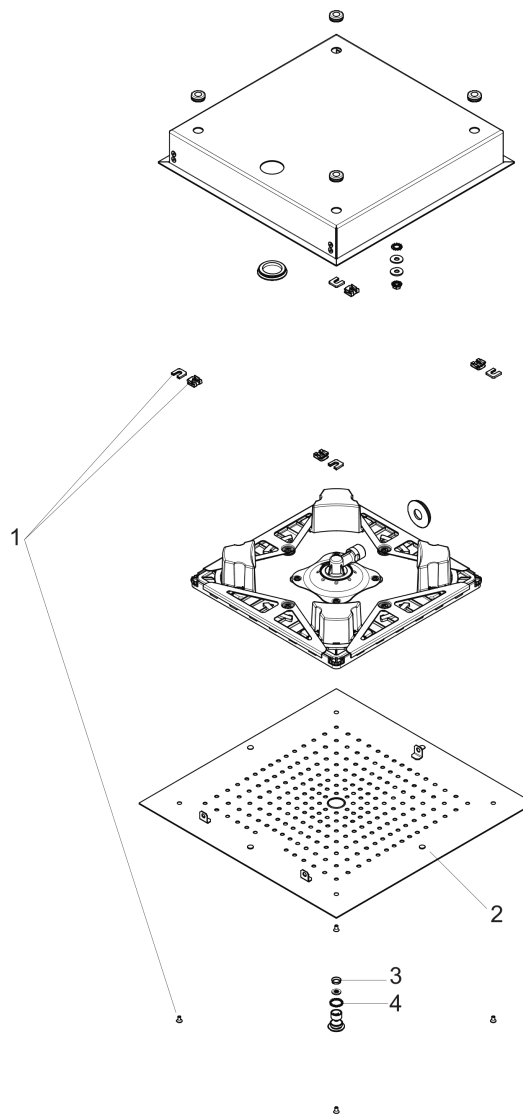

Raindance E
Showerhead 400 Square 1-Jet Trim, 2.0 GPM
 Finishes : **chrome** Part no. : **26253001**

Description

Features

- 168 no-clog spray channels
- Spray modes: Rain
- Flow: 2.0 GPM (7.6 L/Min)
- Fully-finished matching spray face
- overhead shower

Item details

List Price \$ 692.00

Technology

Compliance

Product image

Scale drawing

Raindance E
Showerhead 400 Square 1-Jet Trim, 2.0 GPM
 Finishes : **chrome** Part no. : **26253001**

Exploded drawing

Year of production: >03/18

Raindance E
Showerhead 400 Square 1-Jet Trim, 2.0 GPM
 Finishes : **chrome** Part no. : **26253001**

Spare parts list

Year of production: >**03/18**

| Pos. | Description | Part no. | Price | PU |
|-------------|--------------------|-----------------|--------------|-----------|
| 1 | mounting set | 92804000 | - | 1 |
| 2 | spray body | 93239000 | - | 1 |
| 3 | filter | 93128000 | - | 1 |
| 4 | O-ring 15x2 | 98163000 | - | 1 |