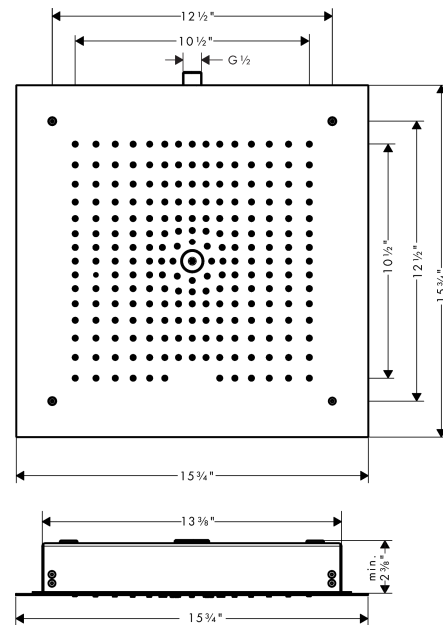

Raindance E
Showerhead 400 Square 1-Jet Trim, 2.0 GPM
 Finishes : **chrome** Part no. : **26253001**

Description

Features

- 168 no-clog spray channels
- Spray modes: Rain
- Flow: 2.0 GPM (7.6 L/Min)
- Fully-finished matching spray face
- overhead shower

Item details

List Price \$ 692.00

Technology

Compliance

Product image

Scale drawing

Raindance E
Showerhead 400 Square 1-Jet Trim, 2.0 GPM
 Finishes : **chrome** Part no. : **26253001**

Exploded drawing

Year of production: >03/18

Raindance E
Showerhead 400 Square 1-Jet Trim, 2.0 GPM
 Finishes : **chrome** Part no. : **26253001**

Spare parts list

Year of production: >**03/18**

| Pos. | Description | Part no. | Price | PU |
|-------------|--------------------|-----------------|--------------|-----------|
| 1 | mounting set | 92804000 | - | 1 |
| 2 | spray body | 93239000 | - | 1 |
| 3 | filter | 93128000 | - | 1 |
| 4 | O-ring 15x2 | 98163000 | - | 1 |