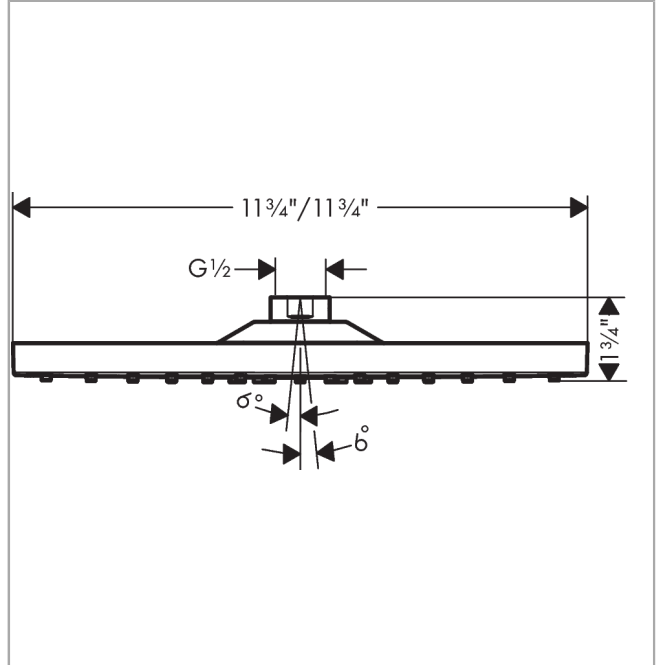

Raindance E
Showerhead 300 1-Jet, 2.0 GPM
 Finishes : **chrome** Part no. : **26239001**

Description

Features

- 168 no-clog spray channels
- Spray modes: Rain
- Flow: 2.0 GPM (7.6 L/Min)
- Fully-finished matching spray face
- Spray face removable for cleaning

Item details

List Price \$ 569.00

Technology

Compliance

Product image

Scale drawing

Raindance E
Showerhead 300 1-Jet, 2.0 GPM
Finishes : **chrome** Part no. : **26239001**

Exploded drawing

Year of production: >03/18

Raindance E
Showerhead 300 1-Jet, 2.0 GPM
 Finishes : **chrome** Part no. : **26239001**

Spare parts list

Year of production: >03/18

| Pos. | Description | Part no. | Price | PU |
|------|-------------|----------|-------|----|
| 1 | seal | 98058000 | - | 1 |
| 2 | filter | 93128000 | - | 1 |
| 3 | O-ring 15x2 | 98163000 | - | 1 |