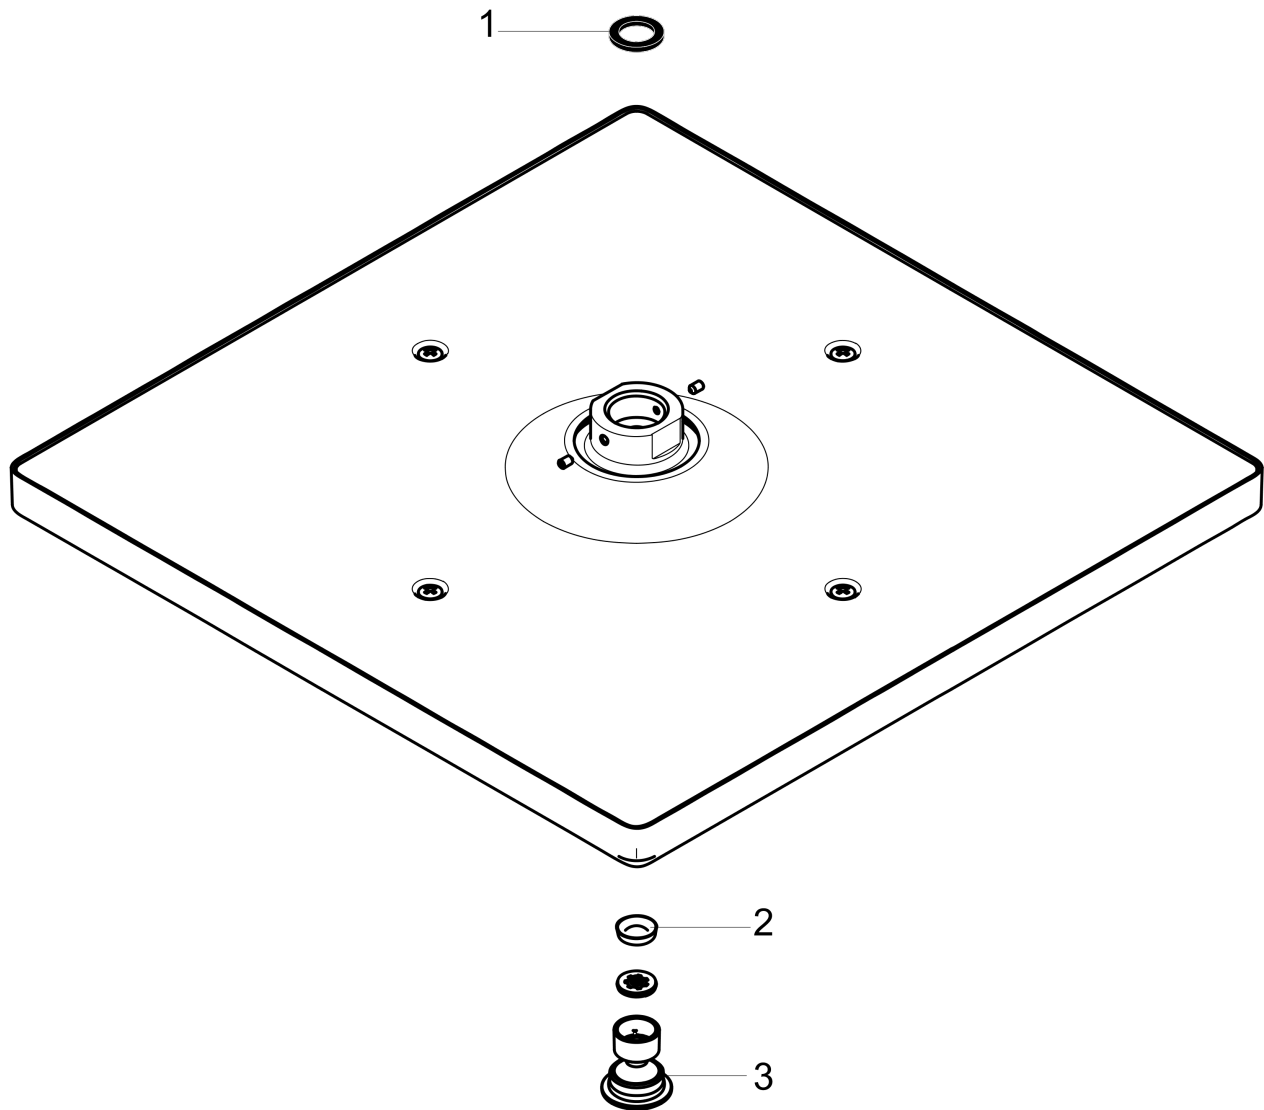

Raindance E
Showerhead 300 1-Jet, 2.0 GPM
 Finishes : **chrome** Part no. : **26239001**

Description

Features

- 168 no-clog spray channels
- Spray modes: Rain
- Flow: 2.0 GPM (7.6 L/Min)
- Fully-finished matching spray face
- Spray face removable for cleaning

Item details

List Price \$ 569.00

Technology

Compliance

Product image

Scale drawing

Raindance E
Showerhead 300 1-Jet, 2.0 GPM
Finishes : **chrome** Part no. : **26239001**

Exploded drawing

Year of production: >03/18

Raindance E
Showerhead 300 1-Jet, 2.0 GPM
 Finishes : **chrome** Part no. : **26239001**

Spare parts list

Year of production: >03/18

| Pos. | Description | Part no. | Price | PU |
|------|-------------|----------|-------|----|
| 1 | seal | 98058000 | - | 1 |
| 2 | filter | 93128000 | - | 1 |
| 3 | O-ring 15x2 | 98163000 | - | 1 |