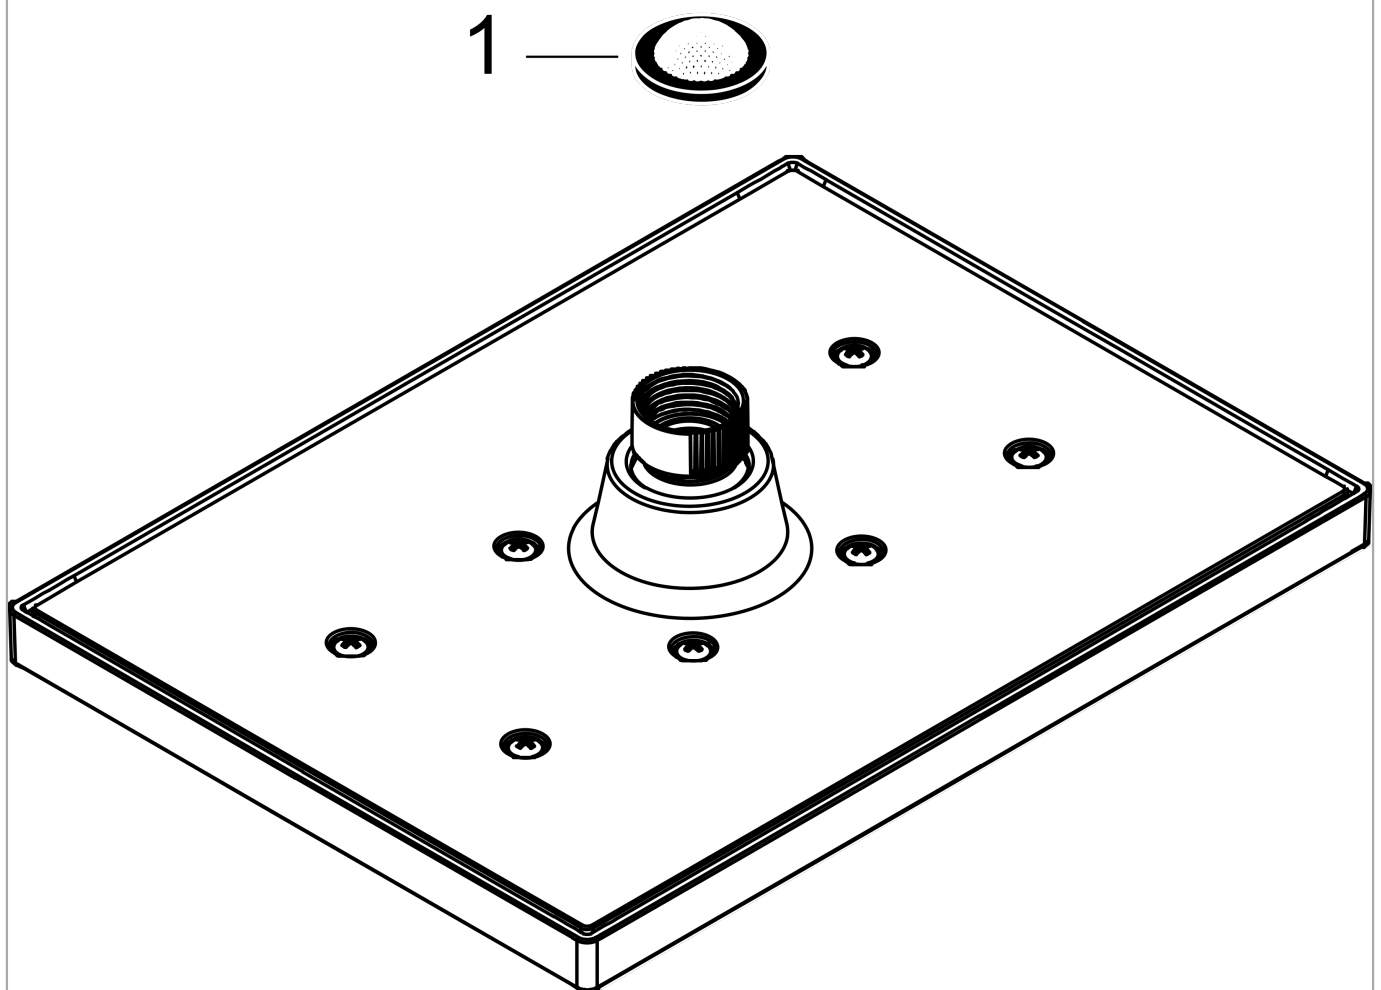

Vernis Shape
Showerhead 230 1-Jet 1.5 GPM
 Finish: **matte black** Part no. : **26094671**

Description

Features

- Shower head size: 9" x 7"
- Spray modes: Rain
- Max. flow: 1.5 GPM (5.7 L/Min)
- 114 spray channels

Item details

List Price \$ 174.00

Technology

Compliance / Sustainability

Product image

Scale drawing

Vernis Shape
 Showerhead 230 1-Jet 1.5 GPM
 Finish: **matte black** Part no. : 26094671

Exploded drawing

Year of production: >04/21

Vernis Shape
Showerhead 230 1-Jet 1.5 GPM
 Finish: **matte black** Part no. : **26094671**

Spare parts list

Year of production: >04/21

Pos.	Description	Part no.	Price	PU
1	filter packing	94246000	-	1