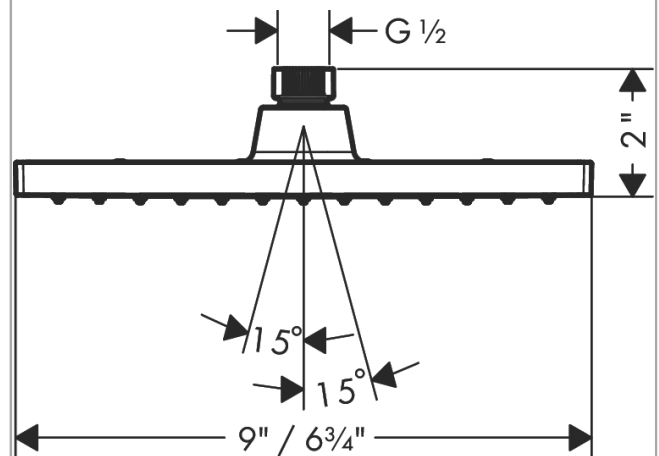

Vernis Shape
Showerhead 230 1-Jet 1.5 GPM
 Finish: **matte black** Part no. : **26094671**

Description

Features

- Shower head size: 9" x 7"
- Spray modes: Rain
- Max. flow: 1.5 GPM (5.7 L/Min)
- 114 spray channels

Item details

List Price \$ 174.00

Technology

Compliance / Sustainability

Product image

Scale drawing

Vernis Shape
 Showerhead 230 1-Jet 1.5 GPM
 Finish: **matte black** Part no. : 26094671

Exploded drawing

Year of production: >04/21

Vernis Shape
Showerhead 230 1-Jet 1.5 GPM
 Finish: **matte black** Part no. : **26094671**

Spare parts list

Year of production: >04/21

Pos.	Description	Part no.	Price	PU
1	filter packing	94246000	-	1