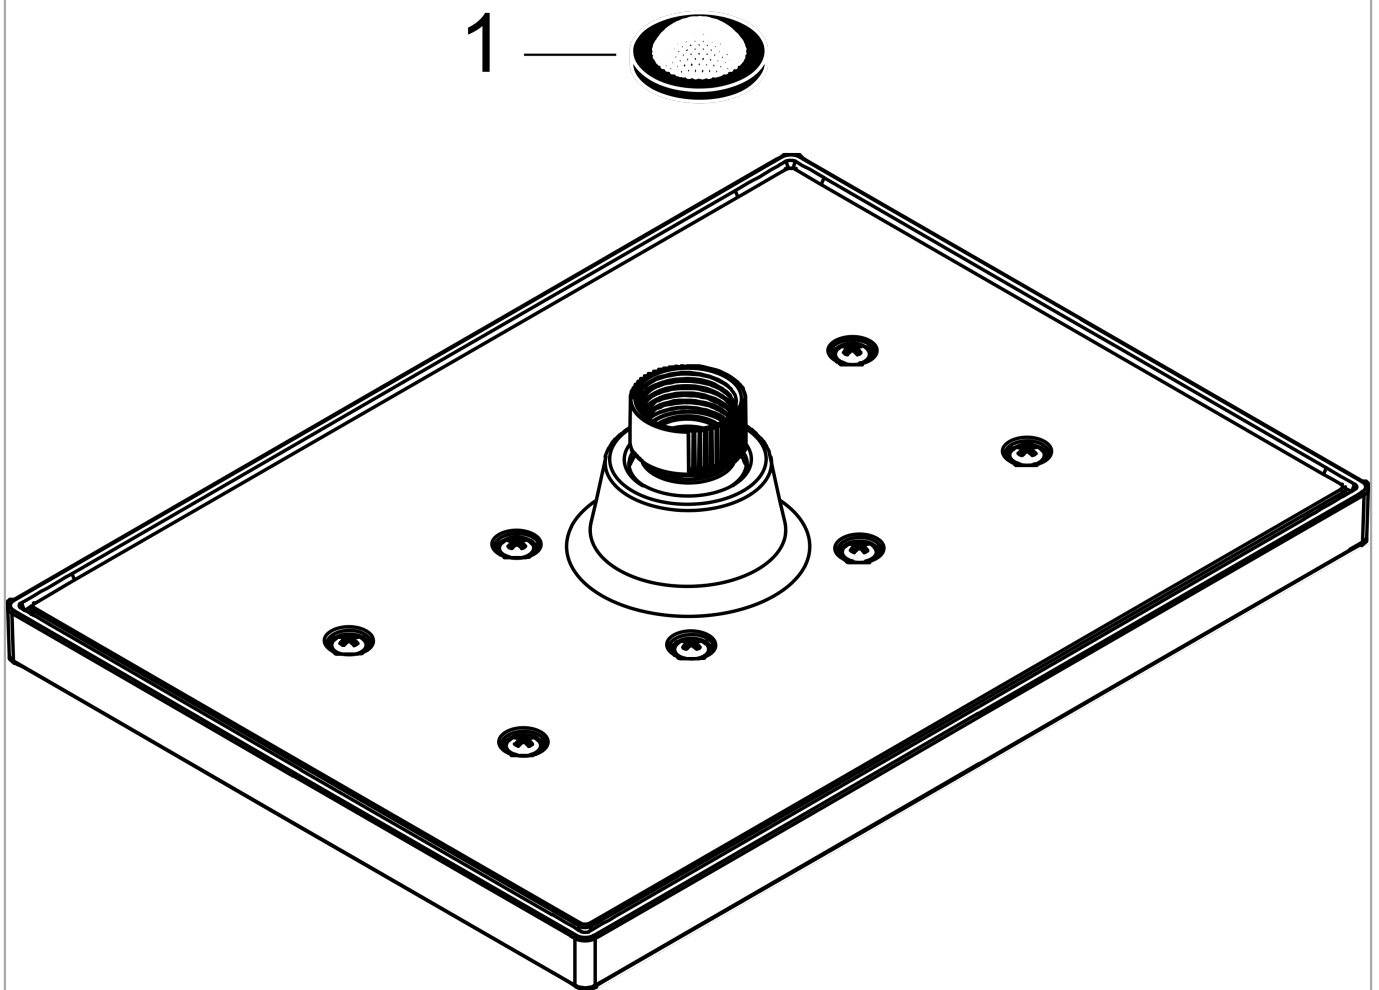

Vernis Shape
Showerhead 230 1-Jet 1.5 GPM
 Finish: **chrome** Part no. : **26094001**

Description

Features

- Shower head size: 9" x 7"
- Spray modes: Rain
- Max. flow: 1.5 GPM (5.7 L/Min)
- 114 spray channels

Item details

List Price \$ 132.00

Technology

Compliance / Sustainability

Product image

Scale drawing

Vernis Shape
 Showerhead 230 1-Jet 1.5 GPM
 Finish: chrome Part no. : 26094001

Exploded drawing

Year of production: >04/21

Vernis Shape
Showerhead 230 1-Jet 1.5 GPM
 Finish: **chrome** Part no. : **26094001**

Spare parts list

Year of production: >04/21

Pos.	Description	Part no.	Price	PU
1	filter packing	94246000	-	1