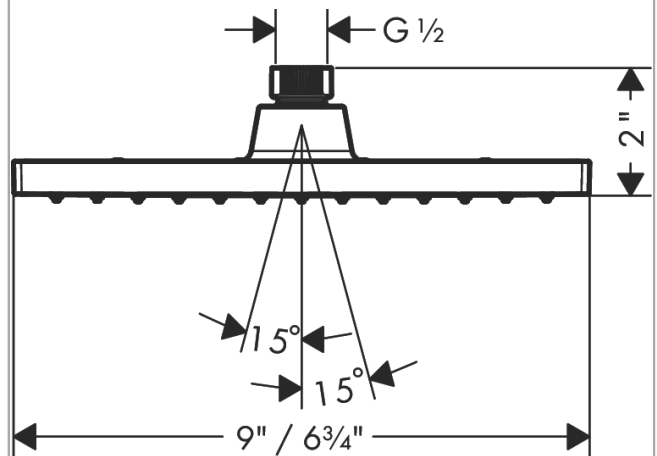

Vernis Shape
Showerhead 230 1-Jet 1.5 GPM
 Finish: **chrome** Part no. : **26094001**

Description

Features

- Shower head size: 9" x 7"
- Spray modes: Rain
- Max. flow: 1.5 GPM (5.7 L/Min)
- 114 spray channels

Item details

List Price \$ 132.00

Technology

Compliance / Sustainability

Product image

Scale drawing

Vernis Shape
 Showerhead 230 1-Jet 1.5 GPM
 Finish: chrome Part no. : 26094001

Exploded drawing

Year of production: >04/21

Vernis Shape
Showerhead 230 1-Jet 1.5 GPM
 Finish: **chrome** Part no. : **26094001**

Spare parts list

Year of production: >04/21

Pos.	Description	Part no.	Price	PU
1	filter packing	94246000	-	1