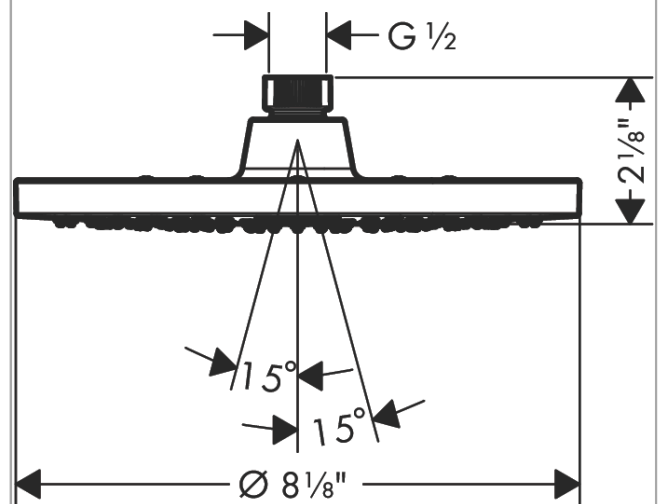

Vernis Blend
Showerhead 200 1-Jet 1.5 GPM
 Finish: **matte black** Part no. : **26093671**

Description

Features

- Shower head size: 8 1/8
- Spray modes: Rain
- Max. flow: 1.5 GPM (5.7 L/Min)
- 102 spray channels

Item details

List Price \$ 174.00

Technology

Compliance / Sustainability

Product image

Scale drawing

Vernis Blend
 Showerhead 200 1-Jet 1.5 GPM
 Finish: **matte black** Part no. : 26093671

Exploded drawing

Year of production: >04/21

Vernis Blend
Showerhead 200 1-Jet 1.5 GPM
 Finish: **matte black** Part no. : **26093671**

Spare parts list

Year of production: >04/21

Pos.	Description	Part no.	Price	PU
1	filter packing	94246000	-	1