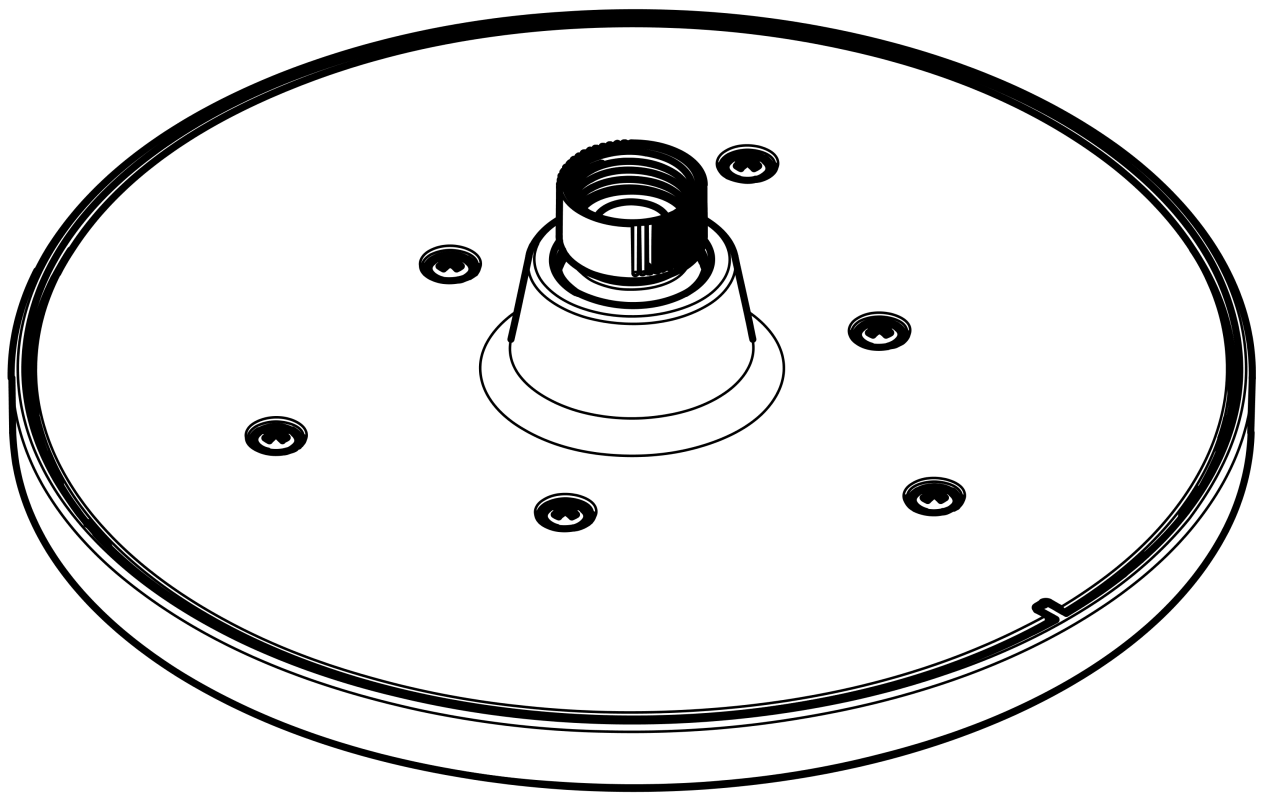

**Vernis Blend**  
**Showerhead 200 1-Jet 1.5 GPM**  
 Finish: **chrome** Part no. : **26093001**

**Description**

**Features**

- Shower head size: 8 1/8
- Spray modes: Rain
- Max. flow: 1.5 GPM (5.7 L/Min)
- 102 spray channels

**Item details**

List Price \$ 132.00

**Technology**

**Compliance / Sustainability**

**Product image**

**Scale drawing**

Vernis Blend  
Showerhead 200 1-Jet 1.5 GPM  
Finish: chrome Part no. : 26093001

Exploded drawing

Year of production: >04/21

**Vernis Blend**  
**Showerhead 200 1-Jet 1.5 GPM**  
 Finish: **chrome** Part no. : **26093001**

**Spare parts list**

Year of production: >04/21

| Pos. | Description    | Part no. | Price | PU |
|------|----------------|----------|-------|----|
| 1    | filter packing | 94246000 | -     | 1  |