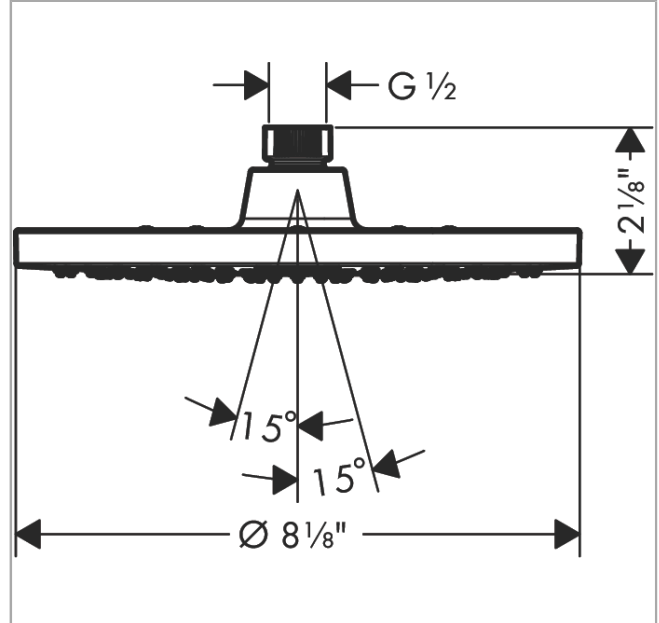

**Vernis Blend**  
**Showerhead 200 1-Jet 1.5 GPM**  
 Finish: **chrome** Part no. : **26093001**

**Description**

**Features**

- Shower head size: 8 1/8
- Spray modes: Rain
- Max. flow: 1.5 GPM (5.7 L/Min)
- 102 spray channels

**Item details**

List Price \$ 132.00

**Technology**

**Compliance / Sustainability**

**Product image**

**Scale drawing**

Vernis Blend  
Showerhead 200 1-Jet 1.5 GPM  
Finish: chrome Part no. : 26093001

Exploded drawing

Year of production: >04/21

**Vernis Blend**  
**Showerhead 200 1-Jet 1.5 GPM**  
 Finish: **chrome** Part no. : **26093001**

**Spare parts list**

Year of production: >04/21

| Pos. | Description    | Part no. | Price | PU |
|------|----------------|----------|-------|----|
| 1    | filter packing | 94246000 | -     | 1  |