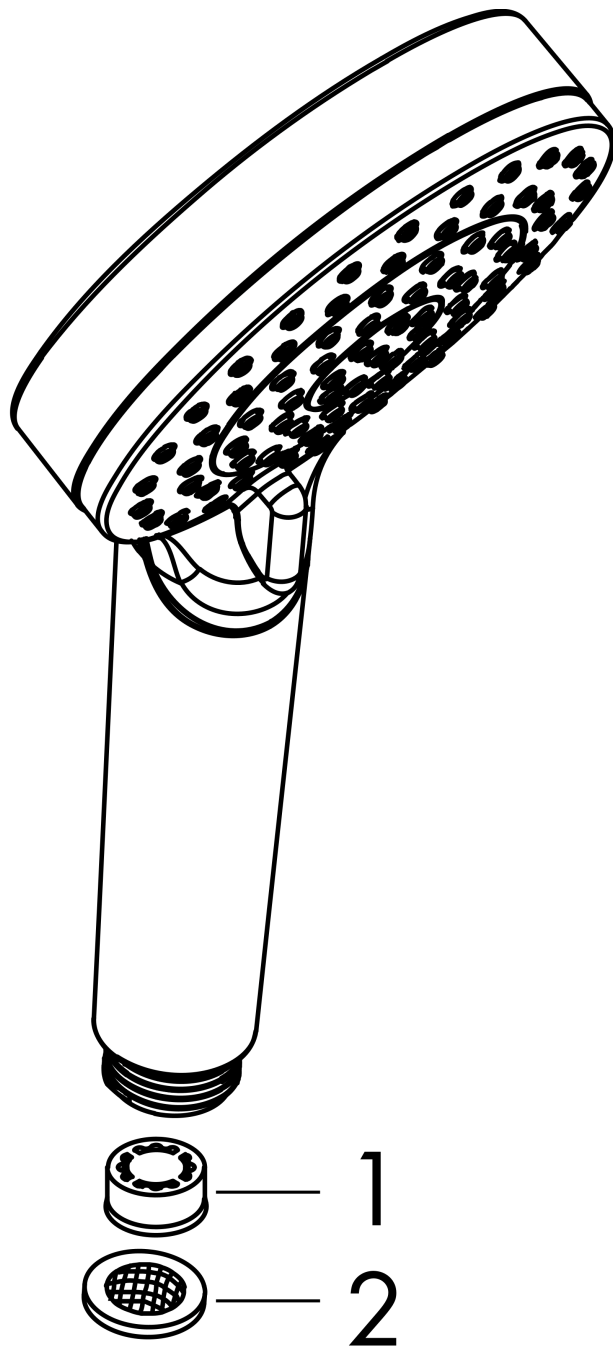

Vernis Blend
Hand shower 100 Vario 1.5 GPM
 Finish: brushed nickel Part no. : 26090821

Description

Features

- Spray modes: Rain, IntenseRain
- Continuous spray mode adjustment
- Spray face finish: easy cleanable plastic spray disc
- Max. flow: 1.5 GPM (5.7 L/Min)

Item details

List Price \$ 57.00

Technology

Compliance / Sustainability

Product image

Scale drawing

Vernis Blend
Hand shower 100 Vario 1.5 GPM
Finish: brushed nickel Part no. : 26090821

Exploded drawing

Year of production: >02/21

Vernis Blend
Hand shower 100 Vario 1.5 GPM
 Finish: brushed nickel Part no. : 26090821

Spare parts list

Year of production: >02/21

Pos.	Description	Part no.	Price	PU
1	filter packing	94246000	-	1