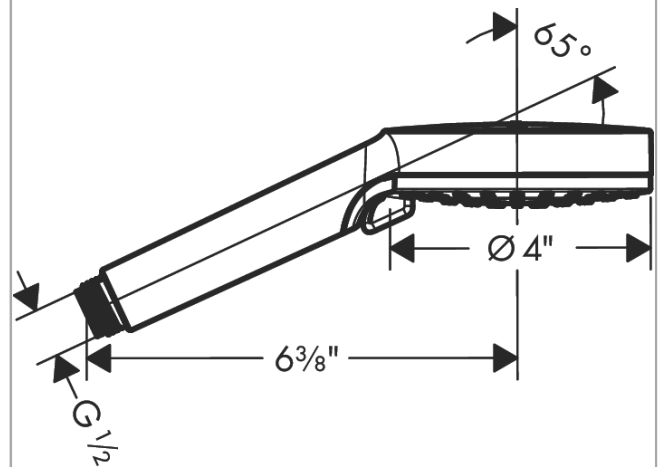

Vernis Blend
Hand shower 100 Vario 1.5 GPM
 Finish: brushed nickel Part no. : 26090821

Description

Features

- Spray modes: Rain, IntenseRain
- Continuous spray mode adjustment
- Spray face finish: easy cleanable plastic spray disc
- Max. flow: 1.5 GPM (5.7 L/Min)

Item details

List Price \$ 57.00

Technology

Compliance / Sustainability

Product image

Scale drawing

Vernis Blend
Hand shower 100 Vario 1.5 GPM
Finish: brushed nickel Part no. : 26090821

Exploded drawing