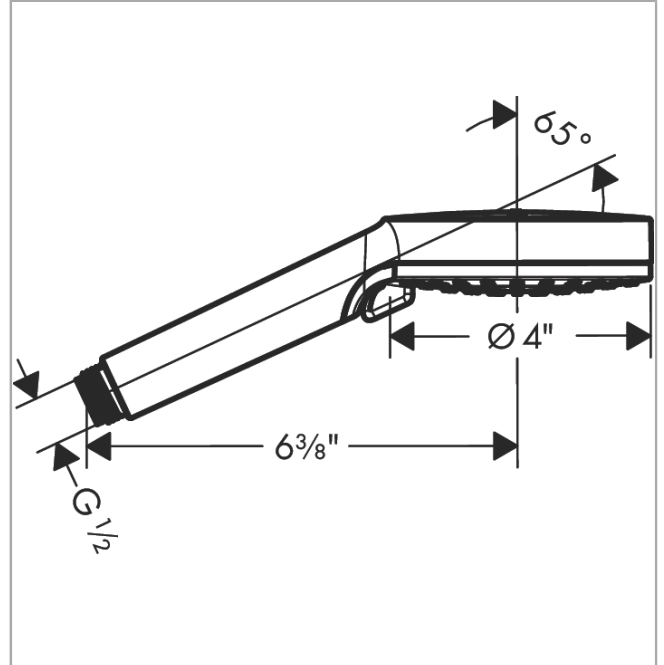

Vernis Blend
Hand shower 100 Vario 1.5 GPM
 Finish: **matte black** Part no. : **26090671**

Description

Features

- Spray modes: Rain, IntenseRain
- Continuous spray mode adjustment
- Spray face finish: easy cleanable plastic spray disc
- Max. flow: 1.5 GPM (5.7 L/Min)

Item details

List Price \$ 56.00

Technology

Compliance / Sustainability

Product image

Scale drawing

Vernis Blend
 Hand shower 100 Vario 1.5 GPM
 Finish: **matte black** Part no. : 26090671

Exploded drawing