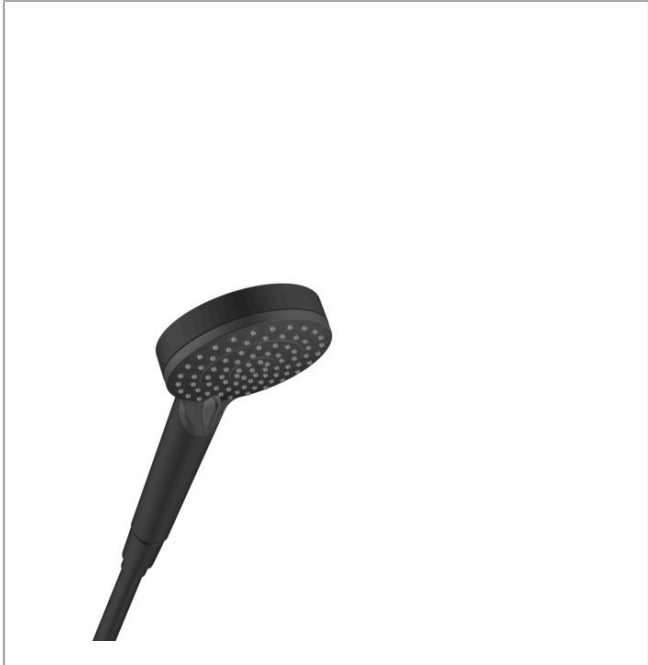

Vernis Blend
Hand shower 100 Vario 1.5 GPM
 Finish: **matte black** Part no. : **26090671**

Description

Features

- Spray modes: Rain, IntenseRain
- Continuous spray mode adjustment
- Spray face finish: easy cleanable plastic spray disc
- Max. flow: 1.5 GPM (5.7 L/Min)

Item details

List Price \$ 56.00

Technology

Compliance / Sustainability

Product image

Scale drawing

Vernis Blend
 Hand shower 100 Vario 1.5 GPM
 Finish: **matte black** Part no. : 26090671

Exploded drawing

Year of production: >03/21

Vernis Blend
Hand shower 100 Vario 1.5 GPM
 Finish: **matte black** Part no. : **26090671**

Spare parts list

Year of production: >03/21

Pos.	Description	Part no.	Price	PU
1	filter packing	94246000	-	1