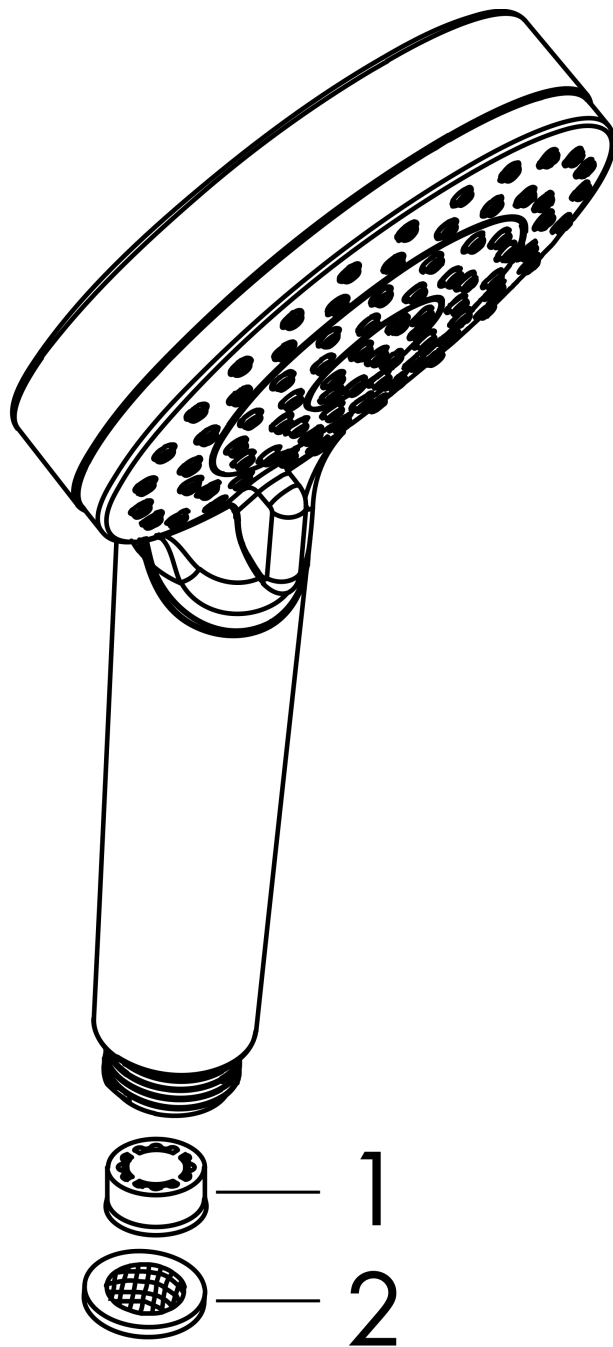

Vernis Blend
Hand shower 100 Vario 1.5 GPM
 Finish: **matte black** Part no. : **26090671**

Description

Features

- Spray modes: Rain, IntenseRain
- Continuous spray mode adjustment
- Spray face finish: easy cleanable plastic spray disc
- Max. flow: 1.5 GPM (5.7 L/Min)

Item details

List Price \$ 56.00

Technology

Compliance / Sustainability

Product image

Scale drawing

Vernis Blend
 Hand shower 100 Vario 1.5 GPM
 Finish: **matte black** Part no. : 26090671

Exploded drawing

Year of production: >03/21

Vernis Blend
Hand shower 100 Vario 1.5 GPM
 Finish: **matte black** Part no. : **26090671**

Spare parts list

Year of production: >03/21

Pos.	Description	Part no.	Price	PU
1	filter packing	94246000	-	1