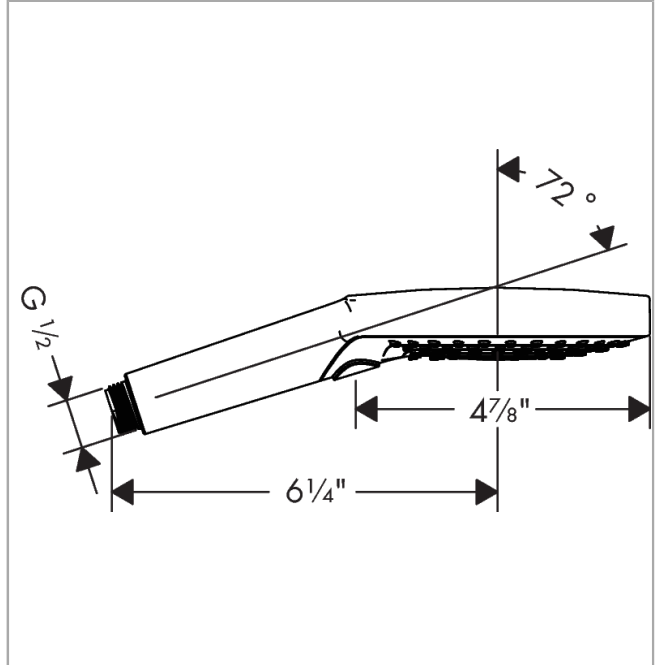

Raindance Select S
Handshower 120 3-Jet PowderRain, 2.0 GPM
 Finishes : **brushed nickel** Part no. : **26014821**

Description

Features

- Select button for comfortable alternation of spray modes
- Spray modes: PowderRain, Rain, Whirl
- Flow: 2.0 GPM (7.6 L/Min)
- Fully-finished matching spray face

Item details

List Price \$ 212.00

Technology

Compliance

Product image

Scale drawing

Raindance Select S
Handshower 120 3-Jet PowderRain, 2.0 GPM
Finishes : **brushed nickel** Part no. : **26014821**

Exploded drawing

Year of production: >08/18

Raindance Select S
Handshower 120 3-Jet PowderRain, 2.0 GPM
 Finishes : **brushed nickel** Part no. : **26014821**

Spare parts list

Year of production: >08/18

Pos.	Description	Part no.	Price	PU
1	filter	92672000	-	1
2	seal	98058000	-	1