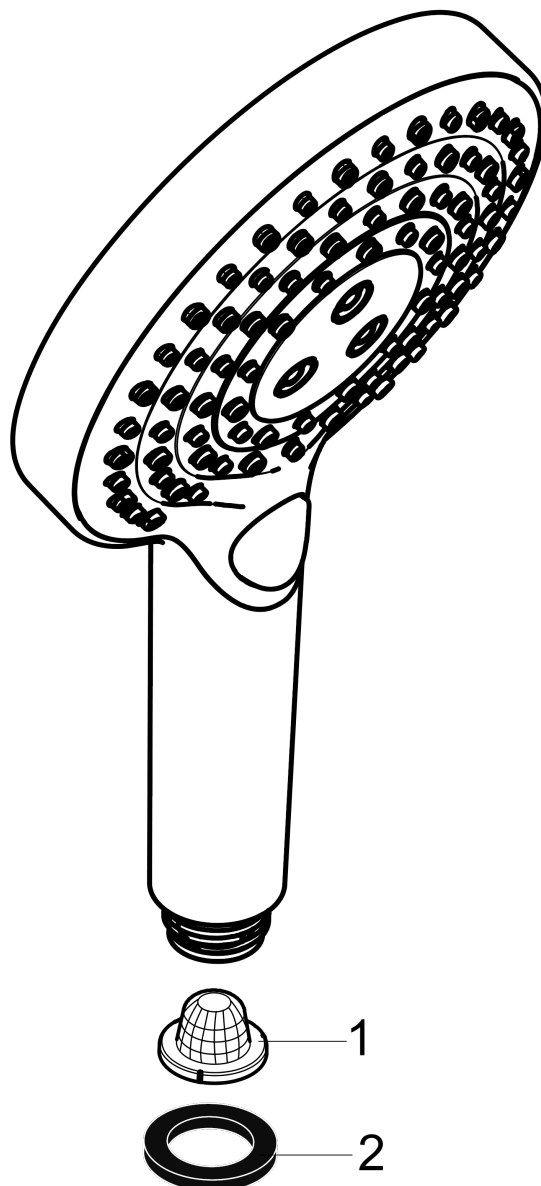

Raindance Select S
Handshower 120 3-Jet PowderRain, 2.0 GPM
 Finishes : **brushed nickel** Part no. : **26014821**

Description

Features

- Select button for comfortable alternation of spray modes
- Spray modes: PowderRain, Rain, Whirl
- Flow: 2.0 GPM (7.6 L/Min)
- Fully-finished matching spray face

Item details

List Price \$ 212.00

Technology

Compliance

Product image

Scale drawing

Raindance Select S
Handshower 120 3-Jet PowderRain, 2.0 GPM
Finishes : **brushed nickel** Part no. : **26014821**

Exploded drawing

Year of production: >08/18

Raindance Select S
Handshower 120 3-Jet PowderRain, 2.0 GPM
 Finishes : **brushed nickel** Part no. : **26014821**

Spare parts list

Year of production: >08/18

Pos.	Description	Part no.	Price	PU
1	filter	92672000	-	1
2	seal	98058000	-	1