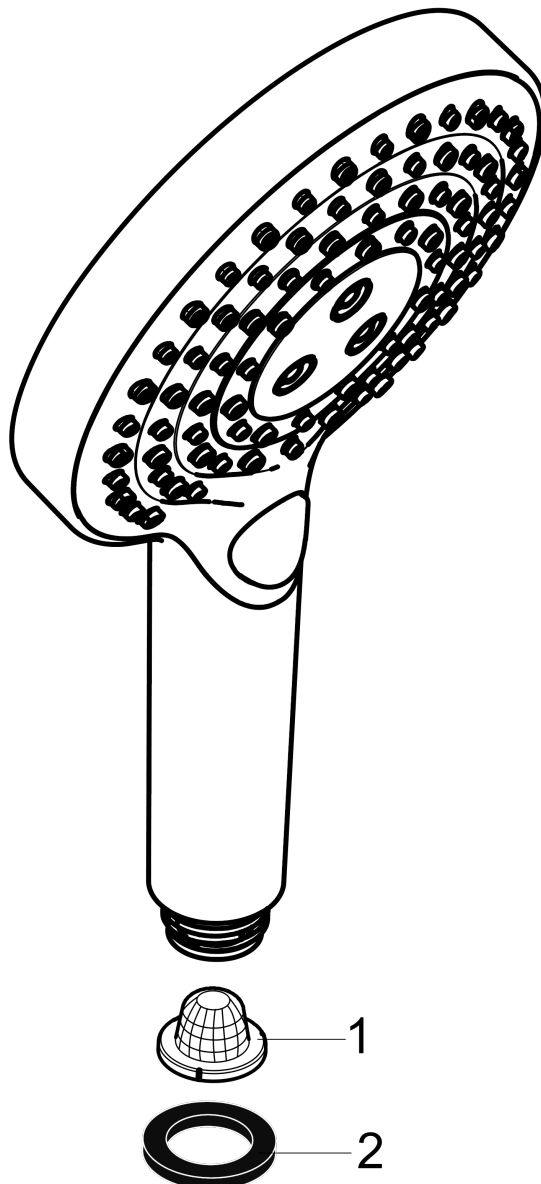

Raindance Select S
Handshower 120 3-Jet PowderRain, 2.0 GPM
 Finishes : **chrome** Part no. : **26014001**

Description

Features

- Select button for comfortable alternation of spray modes
- Spray modes: PowderRain, Rain, Whirl
- Flow: 2.0 GPM (7.6 L/Min)
- Fully-finished matching spray face

Item details

List Price \$ 160.00

Technology

Compliance

Product image

Scale drawing

Raindance Select S
Handshower 120 3-Jet PowderRain, 2.0 GPM
Finishes : **chrome** Part no. : **26014001**

Exploded drawing

Year of production: >08/18

Raindance Select S
Handshower 120 3-Jet PowderRain, 2.0 GPM
 Finishes : **chrome** Part no. : **26014001**

Spare parts list

Year of production: >08/18

Pos.	Description	Part no.	Price	PU
1	filter	92672000	-	1
2	seal	98058000	-	1