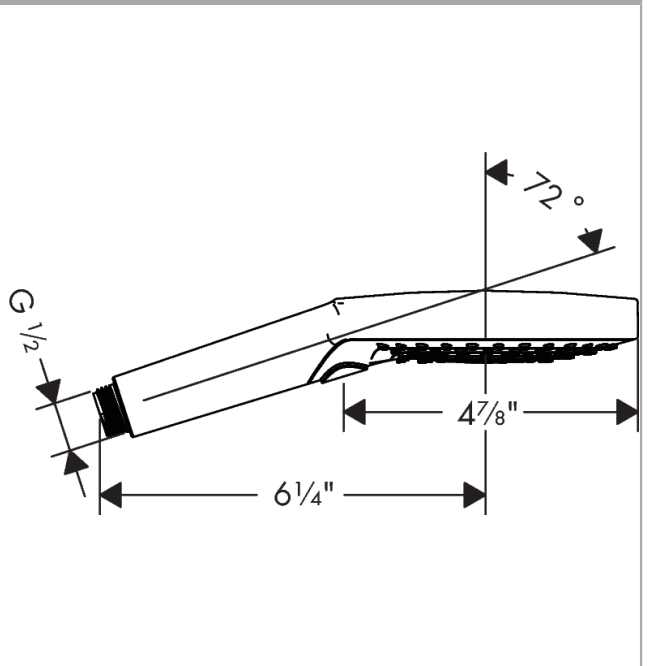

Raindance Select S
Handshower 120 3-Jet PowderRain, 2.0 GPM
 Finishes : **chrome** Part no. : **26014001**

Description

Features

- Select button for comfortable alternation of spray modes
- Spray modes: PowderRain, Rain, Whirl
- Flow: 2.0 GPM (7.6 L/Min)
- Fully-finished matching spray face

Item details

List Price \$ 160.00

Technology

Compliance

Product image

Scale drawing

Raindance Select S
Handshower 120 3-Jet PowderRain, 2.0 GPM
Finishes : **chrome** Part no. : **26014001**

Exploded drawing

Year of production: >08/18

Raindance Select S
Handshower 120 3-Jet PowderRain, 2.0 GPM
 Finishes : **chrome** Part no. : **26014001**

Spare parts list

Year of production: >08/18

Pos.	Description	Part no.	Price	PU
1	filter	92672000	-	1
2	seal	98058000	-	1