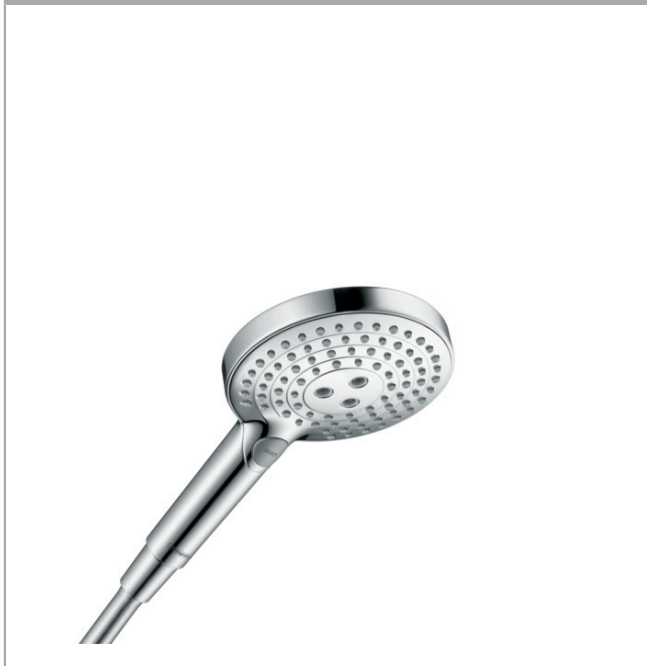

Raindance Select S
Handshower 120 3-Jet PowderRain, 2.0 GPM
 Finishes : **chrome** Part no. : **26014001**

Description

Features

- Select button for comfortable alternation of spray modes
- Spray modes: PowderRain, Rain, Whirl
- Flow: 2.0 GPM (7.6 L/Min)
- Fully-finished matching spray face

Item details

List Price \$ 160.00

Technology

Compliance

Product image

Scale drawing

Raindance Select S
Handshower 120 3-Jet PowderRain, 2.0 GPM
Finishes : **chrome** Part no. : **26014001**

Exploded drawing

Year of production: >08/18

Raindance Select S
Handshower 120 3-Jet PowderRain, 2.0 GPM
 Finishes : **chrome** Part no. : **26014001**

Spare parts list

Year of production: >08/18

Pos.	Description	Part no.	Price	PU
1	filter	92672000	-	1
2	seal	98058000	-	1