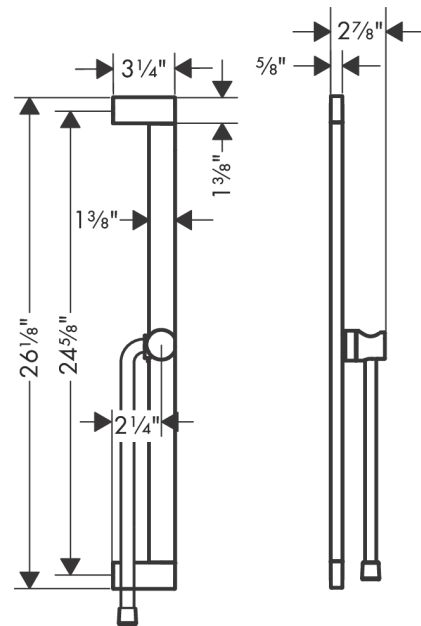

**Unica**

**Wallbar, 24"**

Finish: **chrome** Part no. : **24404000**

**Description**

**Features**

- Consists of: Wallbar, Slider, Handshower hose, Shower hose, Wallbar
- Swivelling shower bar
- Stand pipe: 26.1"
- Profile stand pipe: cubic
- Drilling distance: 24.6"
- Angle-adjustable holder pivots left and right, slides easily and locks in place

**Item details**

List Price \$ 330.00

**Design awards**

**Compliance / Sustainability**

**Product image**

**Scale drawing**

Unica

Wallbar, 24"

Finish: **chrome** Part no. : **24404000**

Exploded drawing

Year of production: >04/23

**Unica**  
**Wallbar, 24"**  
 Finish: **chrome**    Part no. : **24404000**

**Spare parts list**

Year of production: >04/23

Pos.	Description	Part no.	Price	PU
1	cover	94729000	-	1
2	mounting set	94726000	-	1
3	tile-matching-disk 7 mm	94728000	-	1
4	support, assy	94727000	-	1
5	shower hose Isiflex'B 1,60 m	28276000	-	1