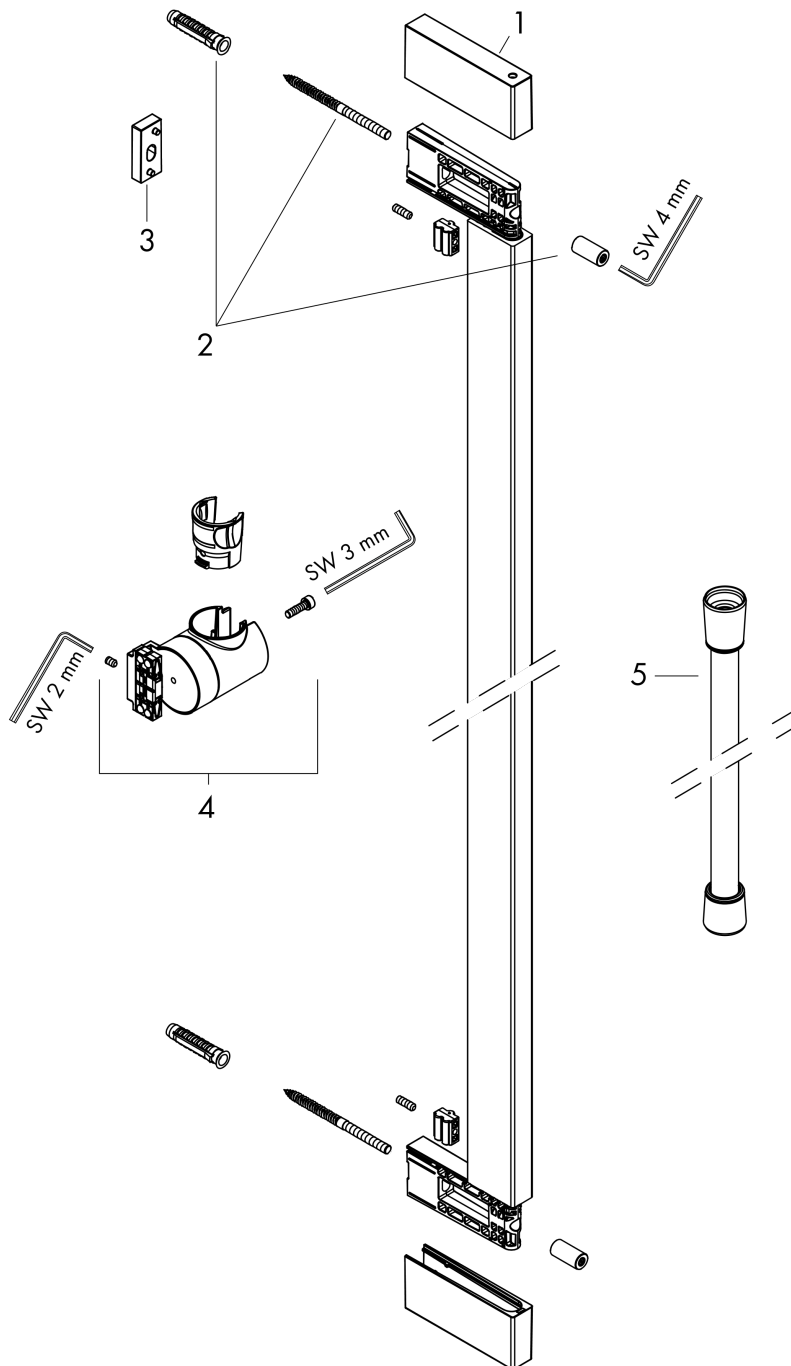

**Unica**

**Wallbar, 24"**

Finish: **chrome** Part no. : **24404000**

**Description**

**Features**

- Consists of: Wallbar, Slider, Handshower hose, Shower hose, Wallbar
- Swivelling shower bar
- Stand pipe: 26.1"
- Profile stand pipe: cubic
- Drilling distance: 24.6"
- Angle-adjustable holder pivots left and right, slides easily and locks in place

**Item details**

List Price \$ 330.00

**Design awards**

**Compliance / Sustainability**

**Product image**

**Scale drawing**

Unica

Wallbar, 24"

Finish: **chrome** Part no. : **24404000**

Exploded drawing

Year of production: >04/23

**Unica**  
**Wallbar, 24"**  
 Finish: **chrome**    Part no. : **24404000**

**Spare parts list**

Year of production: >04/23

Pos.	Description	Part no.	Price	PU
1	cover	94729000	-	1
2	mounting set	94726000	-	1
3	tile-matching-disk 7 mm	94728000	-	1
4	support, assy	94727000	-	1
5	shower hose Isiflex'B 1,60 m	28276000	-	1