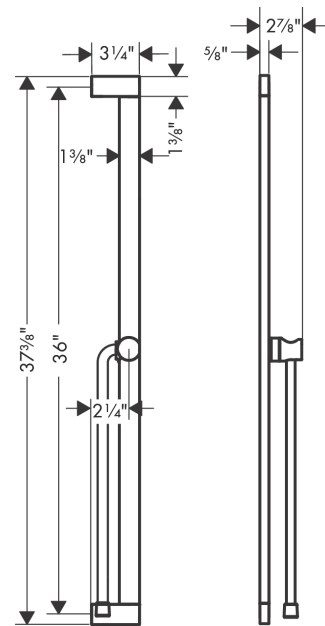

Unica

Wallbar, 36"

Finish: **chrome** Part no. : **24403000**

Description

Features

- Consists of: Wallbar, Slider, Handshower hose, Shower hose, Wallbar
- Swivelling shower bar
- Stand pipe: 37.4"
- Profile stand pipe: cubic
- Drilling distance: 36"
- Angle-adjustable holder pivots left and right, slides easily and locks in place

Item details

List Price \$ 365.00

Design awards

Compliance / Sustainability

Product image

Scale drawing

Unica
 Wallbar, 36"
 Finish: chrome Part no. : 24403000

Exploded drawing

Year of production: >04/23

Unica
Wallbar, 36"
 Finish: **chrome** Part no. : **24403000**

Spare parts list

Year of production: >04/23

Pos.	Description	Part no.	Price	PU
1	cover	94729000	-	1
2	mounting set	94726000	-	1
3	tile-matching-disk 7 mm	94728000	-	1
4	support, assy	94727000	-	1
5	shower hose Isiflex'B 1,60 m	28276000	-	1