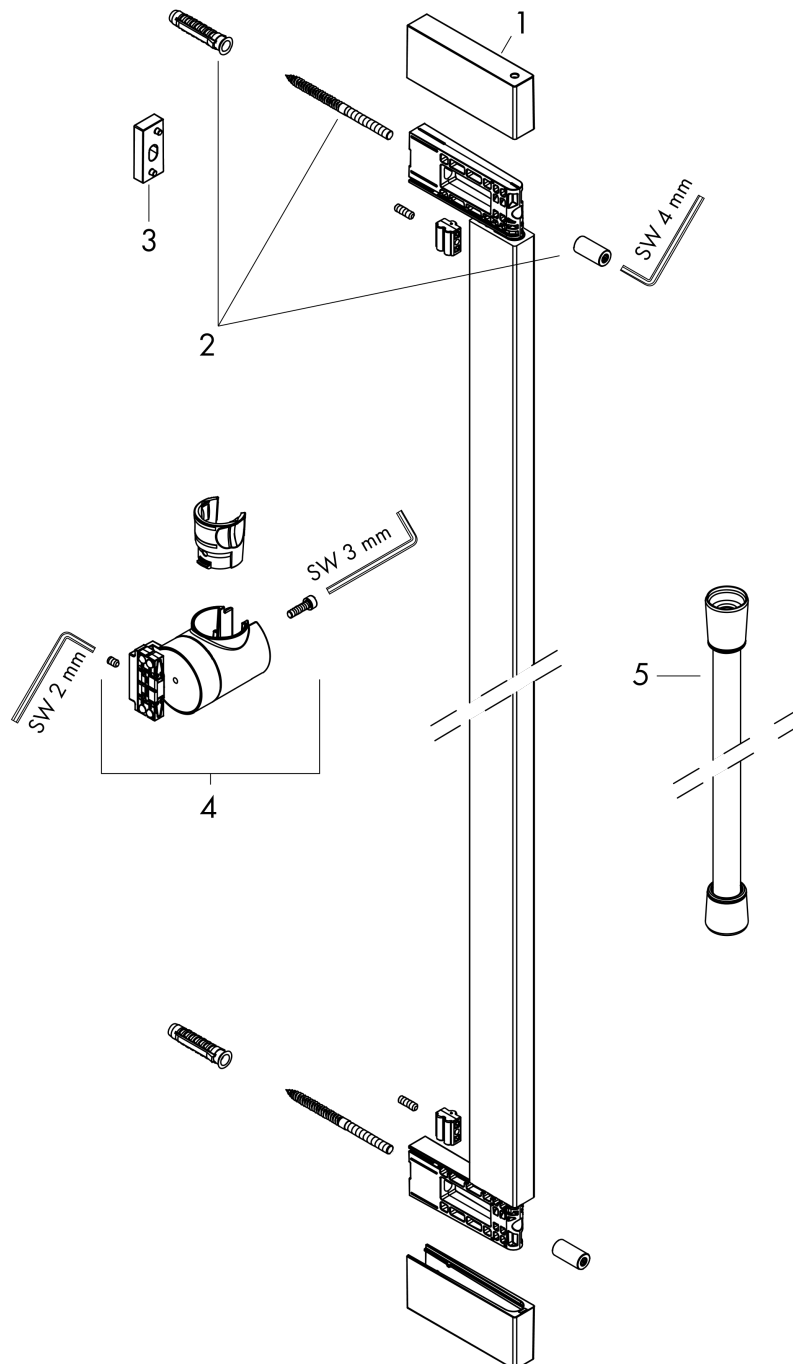

Unica

Wallbar, 36"

Finish: **chrome** Part no. : **24403000**

Description

Features

- Consists of: Wallbar, Slider, Handshower hose, Shower hose, Wallbar
- Swivelling shower bar
- Stand pipe: 37.4"
- Profile stand pipe: cubic
- Drilling distance: 36"
- Angle-adjustable holder pivots left and right, slides easily and locks in place

Item details

List Price \$ 365.00

Design awards

Compliance / Sustainability

Product image

Scale drawing

Unica
 Wallbar, 36"
 Finish: chrome Part no. : 24403000

Exploded drawing

Year of production: >04/23

Unica
Wallbar, 36"
 Finish: **chrome** Part no. : **24403000**

Spare parts list

Year of production: >04/23

Pos.	Description	Part no.	Price	PU
1	cover	94729000	-	1
2	mounting set	94726000	-	1
3	tile-matching-disk 7 mm	94728000	-	1
4	support, assy	94727000	-	1
5	shower hose Isiflex'B 1,60 m	28276000	-	1