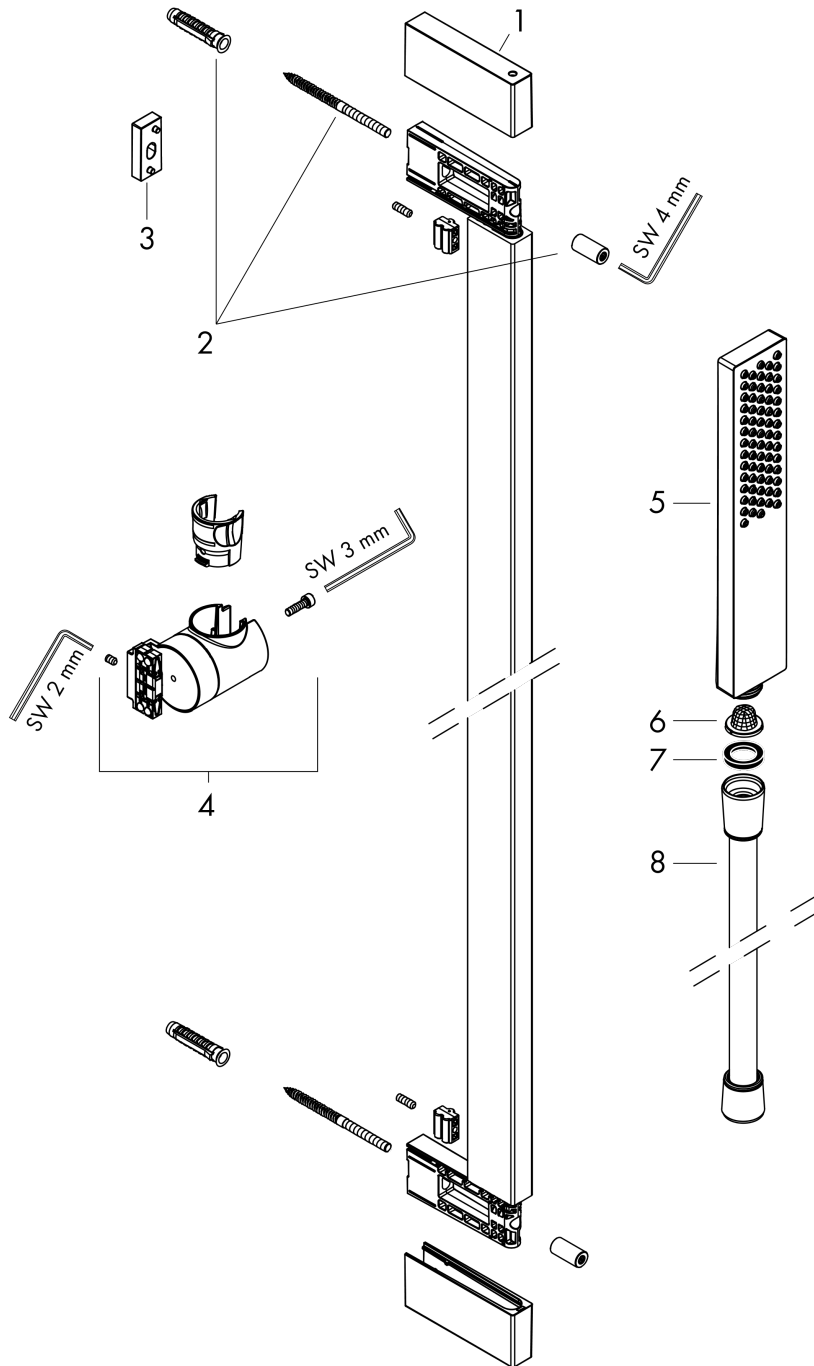

**Pulsify E**  
**Wallbar Set 100 1-Jet 24", 1.75 GPM**  
 Finish: **chrome** Part no. : **24371001**

**Description**

**Features**

- Consists of: Baton handshower, Wallbar, Handshower hose, Slider, Shower hose, Wallbar
- Spray modes: PowderRain
- Max. flow: 1.75 GPM (6.6 L/Min)
- Wall mounted: Fastens with screws
- Wallbar type: swivelling shower bar
- Profile stand pipe: cubic
- Stand pipe: 26.1"
- Pivot connector prevents hose from tangling

**Item details**

List Price \$ 379.00

**Technology**

**Compliance / Sustainability**

**Product image**

**Scale drawing**

**Pulsify E**  
**Wallbar Set 100 1-Jet 24", 1.75 GPM**  
 Finish: **chrome** Part no. : **24371001**

Exploded drawing

Year of production: >04/23

**Pulsify E**  
**Wallbar Set 100 1-Jet 24", 1.75 GPM**  
 Finish: **chrome** Part no. : **24371001**

**Spare parts list**

Year of production: >04/23

Pos.	Description	Part no.	Price	PU
1	cover	94729000	-	1
2	mounting set	94726000	-	1
3	tile-matching-disk 7 mm	94728000	-	1
4	support, assy	94727000	-	1
5	handshower	24321001	-	1
6	filter	92672000	-	1
7	seal	98058000	-	1
8	shower hose Isiflex'B 1,60 m	28276000	-	1