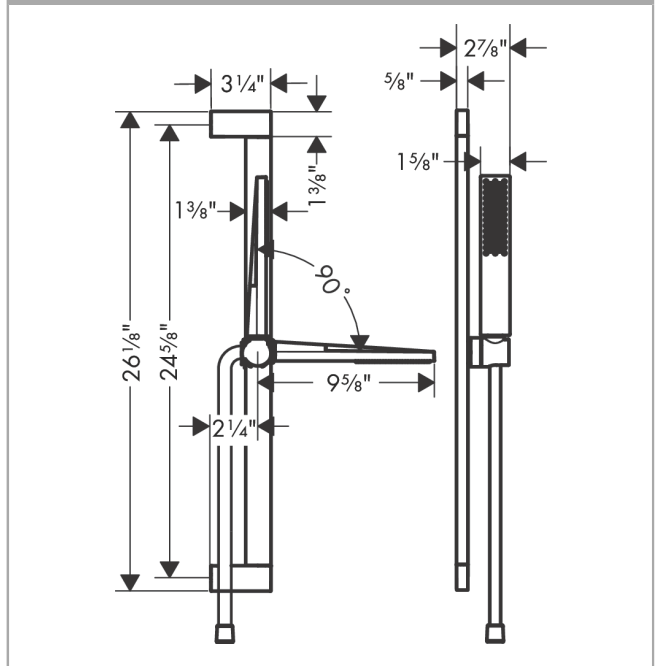

**Pulsify E**  
**Wallbar Set 100 1-Jet 24", 1.75 GPM**  
 Finish: **chrome** Part no. : **24371001**

**Description**

**Features**

- Consists of: Baton handshower, Wallbar, Handshower hose, Slider, Shower hose, Wallbar
- Spray modes: PowderRain
- Max. flow: 1.75 GPM (6.6 L/Min)
- Wall mounted: Fastens with screws
- Wallbar type: swivelling shower bar
- Profile stand pipe: cubic
- Stand pipe: 26.1"
- Pivot connector prevents hose from tangling

**Item details**

List Price \$ 379.00

**Technology**

**Compliance / Sustainability**

**Product image**

**Scale drawing**

**Pulsify E**  
**Wallbar Set 100 1-Jet 24", 1.75 GPM**  
 Finish: **chrome** Part no. : **24371001**

Exploded drawing

Year of production: >04/23

**Pulsify E**  
**Wallbar Set 100 1-Jet 24", 1.75 GPM**  
 Finish: **chrome** Part no. : **24371001**

**Spare parts list**

Year of production: >04/23

Pos.	Description	Part no.	Price	PU
1	cover	94729000	-	1
2	mounting set	94726000	-	1
3	tile-matching-disk 7 mm	94728000	-	1
4	support, assy	94727000	-	1
5	handshower	24321001	-	1
6	filter	92672000	-	1
7	seal	98058000	-	1
8	shower hose Isiflex'B 1,60 m	28276000	-	1