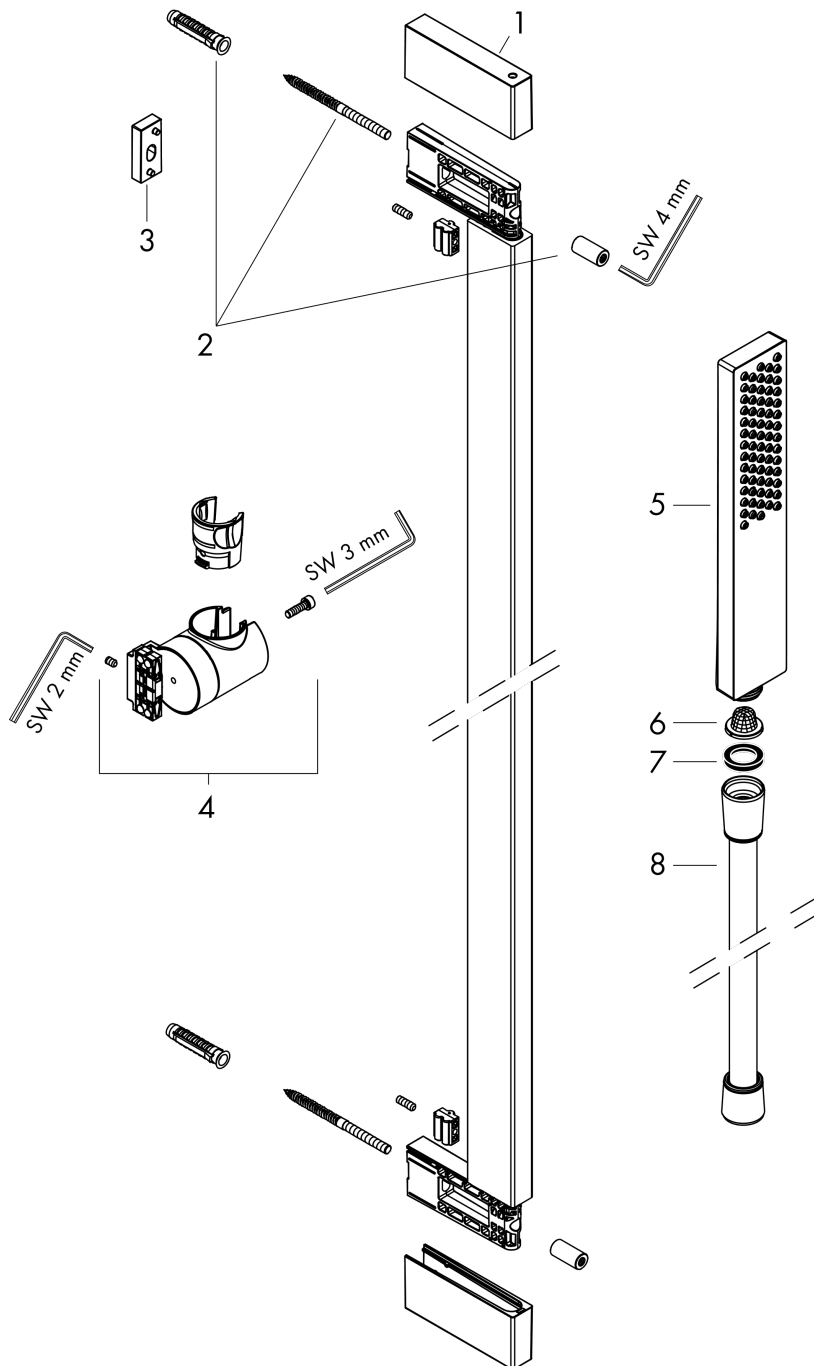

**Pulsify E**  
**Wallbar Set 100 1-Jet 24", 2.5 GPM**  
 Finish: **chrome** Part no. : **24370001**

**Description**

**Features**

- Consists of: Baton handshower, Wallbar, Handshower hose, Slider, Shower hose, Wallbar
- Spray modes: PowderRain
- Max. flow: 2.5 GPM (9.5 L/Min)
- Wall mounted: Fastens with screws
- Wallbar type: swivelling shower bar
- Profile stand pipe: cubic
- Stand pipe: 26.1"
- Pivot connector prevents hose from tangling

**Item details**

List Price \$ 379.00

**Technology**

**Compliance / Sustainability**

**Product image**

**Scale drawing**

**Pulsify E**  
**Wallbar Set 100 1-Jet 24", 2.5 GPM**  
 Finish: **chrome** Part no. : **24370001**

Exploded drawing

Year of production: >04/23

**Pulsify E**  
**Wallbar Set 100 1-Jet 24", 2.5 GPM**  
 Finish: **chrome** Part no. : **24370001**

**Spare parts list**

Year of production: >04/23

Pos.	Description	Part no.	Price	PU
1	cover	94729000	-	1
2	mounting set	94726000	-	1
3	tile-matching-disk 7 mm	94728000	-	1
4	support, assy	94727000	-	1
5	handshower	24322001	-	1
6	filter	92672000	-	1
7	seal	98058000	-	1
8	shower hose Isiflex'B 1,60 m	28276000	-	1