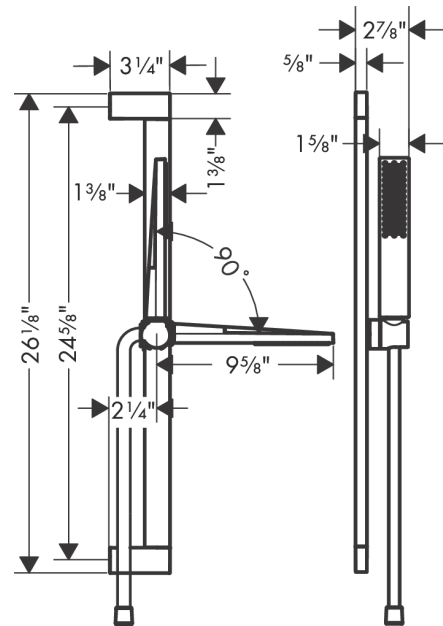

**Pulsify E**  
**Wallbar Set 100 1-Jet 24", 2.5 GPM**  
 Finish: **chrome** Part no. : **24370001**

**Description**

**Features**

- Consists of: Baton handshower, Wallbar, Handshower hose, Slider, Shower hose, Wallbar
- Spray modes: PowderRain
- Max. flow: 2.5 GPM (9.5 L/Min)
- Wall mounted: Fastens with screws
- Wallbar type: swivelling shower bar
- Profile stand pipe: cubic
- Stand pipe: 26.1"
- Pivot connector prevents hose from tangling

**Item details**

List Price \$ 379.00

**Technology**

**Compliance / Sustainability**

**Product image**

**Scale drawing**

**Pulsify E**  
**Wallbar Set 100 1-Jet 24", 2.5 GPM**  
 Finish: **chrome** Part no. : **24370001**

Exploded drawing

Year of production: >04/23

**Pulsify E**  
**Wallbar Set 100 1-Jet 24", 2.5 GPM**  
 Finish: **chrome** Part no. : **24370001**

**Spare parts list**

Year of production: >04/23

Pos.	Description	Part no.	Price	PU
1	cover	94729000	-	1
2	mounting set	94726000	-	1
3	tile-matching-disk 7 mm	94728000	-	1
4	support, assy	94727000	-	1
5	handshower	24322001	-	1
6	filter	92672000	-	1
7	seal	98058000	-	1
8	shower hose Isiflex'B 1,60 m	28276000	-	1