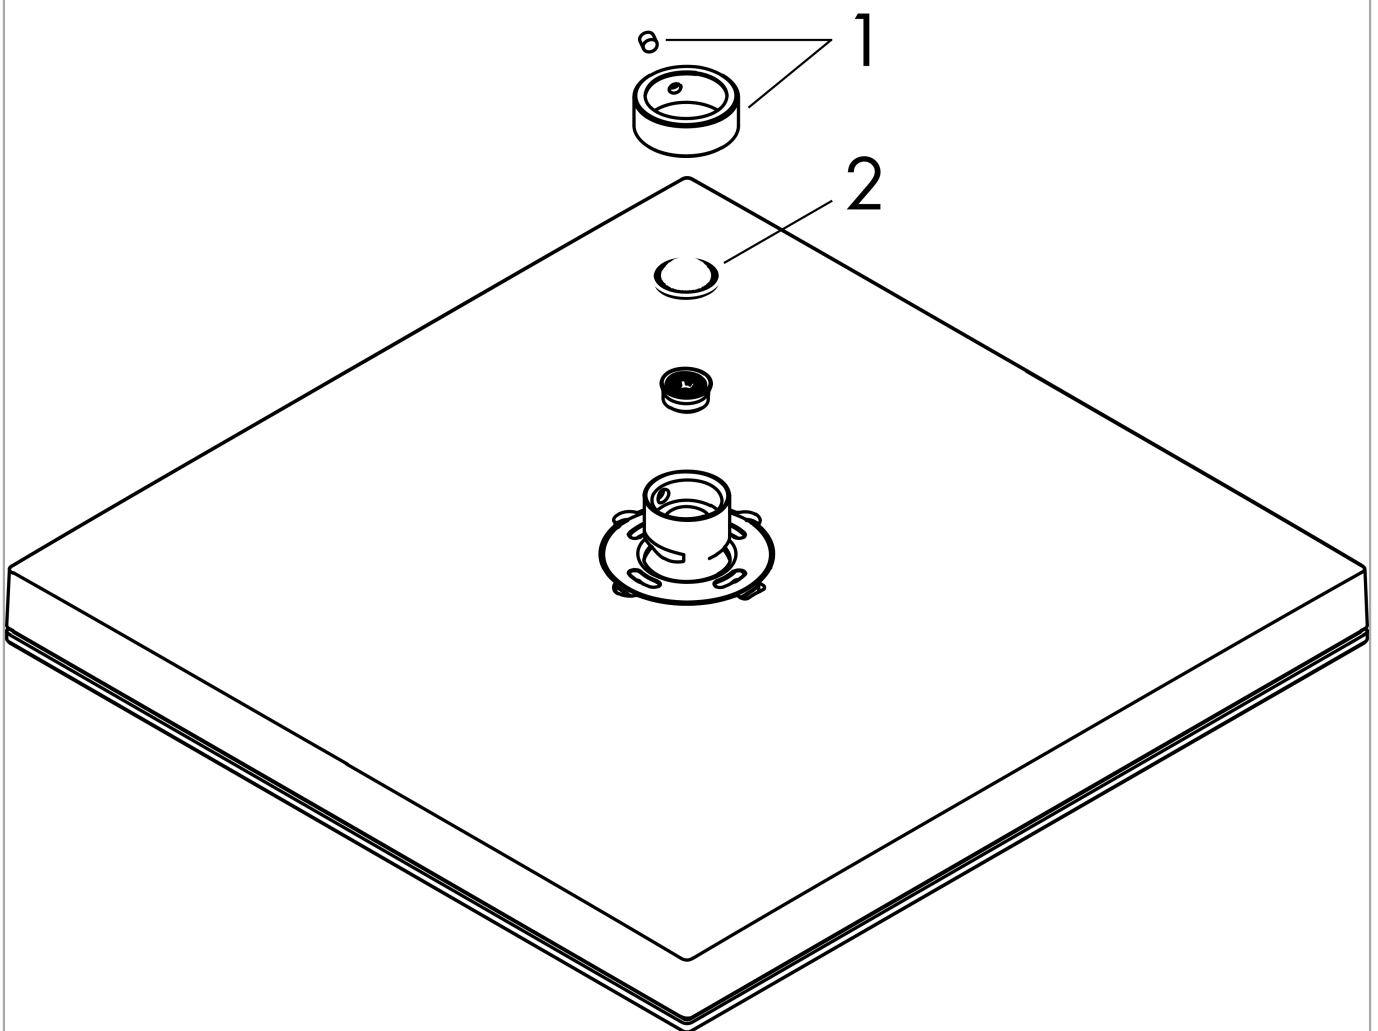

Pulsify E
Showerhead 260 1-Jet, 2.5 GPM
 Finish: **chrome** Part no. : **24331001**

Description

Features

- Shower head size: 10.23" x 10.23"
- Spray modes: PowderRain
- Max. flow: 2.5 GPM (9.5 L/Min)
- Fast Drain empties the overhead shower from an angle of 10°
- Spray face finish: graphite

Item details

List Price \$ 373.00

Technology

Compliance / Sustainability

Product image

Scale drawing

Pulsify E
Showerhead 260 1-Jet, 2.5 GPM
Finish: **chrome** Part no. : **24331001**

Exploded drawing

Year of production: >01/23

Pulsify E
Showerhead 260 1-Jet, 2.5 GPM
 Finish: **chrome** Part no. : **24331001**

Spare parts list

Year of production: >01/23

Pos.	Description	Part no.	Price	PU
1	lock washer	98942000	-	1
2	filter packing	94246000	-	1