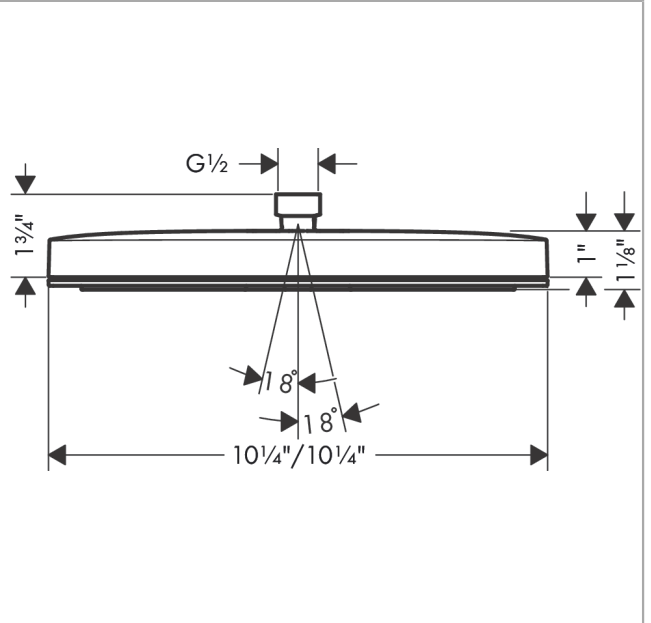

Pulsify E
Showerhead 260 1-Jet, 2.5 GPM
 Finish: **chrome** Part no. : **24331001**

Description

Features

- Shower head size: 10.23" x 10.23"
- Spray modes: PowderRain
- Max. flow: 2.5 GPM (9.5 L/Min)
- Fast Drain empties the overhead shower from an angle of 10°
- Spray face finish: graphite

Item details

List Price \$ 373.00

Technology

Compliance / Sustainability

Product image

Scale drawing

Pulsify E
Showerhead 260 1-Jet, 2.5 GPM
Finish: **chrome** Part no. : **24331001**

Exploded drawing

Year of production: >01/23

Pulsify E
Showerhead 260 1-Jet, 2.5 GPM
 Finish: **chrome** Part no. : **24331001**

Spare parts list

Year of production: >01/23

Pos.	Description	Part no.	Price	PU
1	lock washer	98942000	-	1
2	filter packing	94246000	-	1