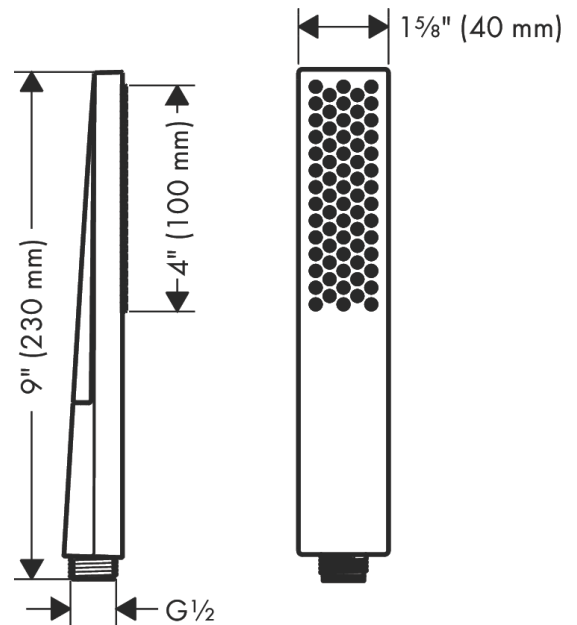

Pulsify E
Baton Handshower 100 1-Jet, 2.5 GPM
 Finish: **matte black** Part no. : **24322671**

Description

Features

- Spray modes: PowderRain
- Max. flow: 2.5 GPM (9.5 L/Min)

Item details

List Price \$ 131.00

Technology

Compliance / Sustainability

Product image

Scale drawing

Pulsify E
Baton Handshower 100 1-Jet, 2.5 GPM
Finish: **matte black** Part no. : **24322671**

Exploded drawing

Year of production: >02/23

Pulsify E
Baton Handshower 100 1-Jet, 2.5 GPM
 Finish: **matte black** Part no. : **24322671**

Spare parts list

Year of production: >02/23

Pos.	Description	Part no.	Price	PU
1	filter	92672000	-	1
2	seal	98058000	-	1