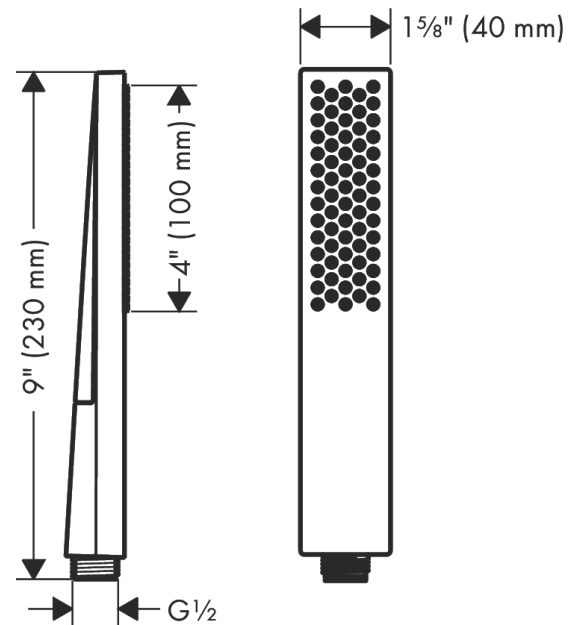

Pulsify E
Baton Handshower 100 1-Jet, 2.5 GPM
 Finish: **chrome** Part no. : **24322001**

Description

Features

- Spray modes: PowderRain
- Max. flow: 2.5 GPM (9.5 L/Min)

Item details

List Price \$ 99.00

Technology

Compliance / Sustainability

Product image

Scale drawing

Pulsify E
Baton Handshower 100 1-Jet, 2.5 GPM
Finish: **chrome** Part no. : **24322001**

Exploded drawing

Year of production: >02/23

Pulsify E
Baton Handshower 100 1-Jet, 2.5 GPM
 Finish: **chrome** Part no. : **24322001**

Spare parts list

Year of production: >02/23

Pos.	Description	Part no.	Price	PU
1	filter	92672000	-	1
2	seal	98058000	-	1