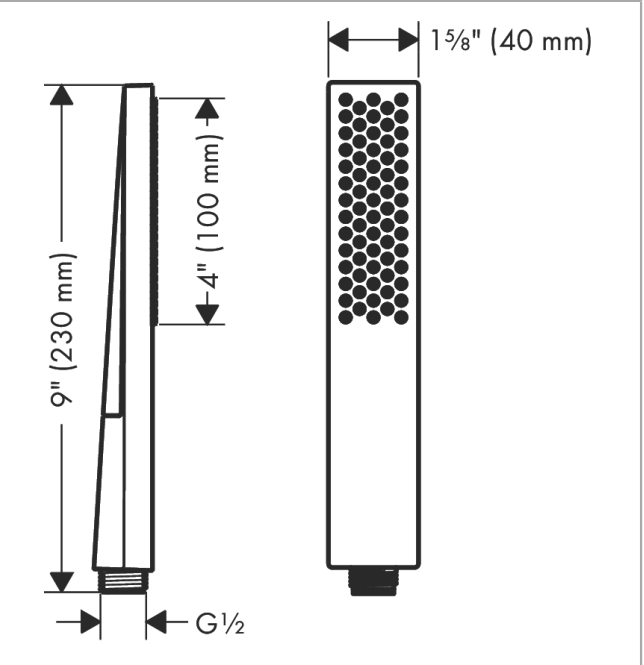

Pulsify E
Baton Handshower 100 1-Jet, 1.75 GPM
 Finish: **chrome** Part no. : **24321001**

Description

Features

- Spray modes: PowderRain
- Max. flow: 1.75 GPM (6.6 L/Min)

Item details

List Price \$ 99.00

Technology

Compliance / Sustainability

Product image

Scale drawing

Pulsify E
Baton Handshower 100 1-Jet, 1.75 GPM
Finish: **chrome** Part no. : **24321001**

Exploded drawing

Year of production: >04/23

Pulsify E
Baton Handshower 100 1-Jet, 1.75 GPM
 Finish: **chrome** Part no. : **24321001**

Spare parts list

Year of production: >04/23

Pos.	Description	Part no.	Price	PU
1	filter	92672000	-	1
2	seal	98058000	-	1