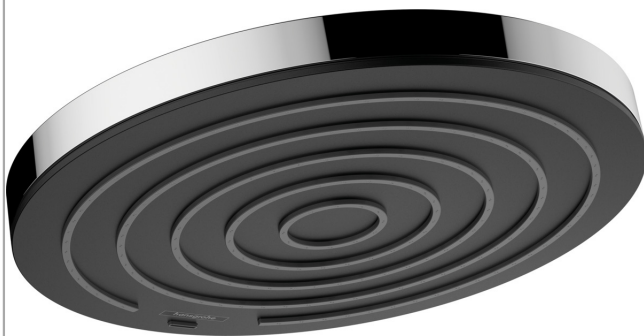

**Pulsify S**  
**Showerhead 260 1-Jet, 1.75 GPM**  
 Finish: **chrome** Part no. : **24142001**

**Description**

**Features**

- Shower head size: 10 1/4
- Spray modes: PowderRain
- Max. flow: 1.75 GPM (6.6 L/Min)
- Fast Drain empties the overhead shower from an angle of 10°
- Spray face finish: graphite

**Item details**

List Price \$ 430.00

**Technology**

**Design awards**

reddot winner 2021

**Compliance / Sustainability**

**Product image**

**Scale drawing**

**Pulsify S**  
**Showerhead 260 1-Jet, 1.75 GPM**  
Finish: **chrome** Part no. : **24142001**

Exploded drawing

Year of production: >10/22

**Pulsify S**  
**Showerhead 260 1-Jet, 1.75 GPM**  
 Finish: **chrome** Part no. : **24142001**