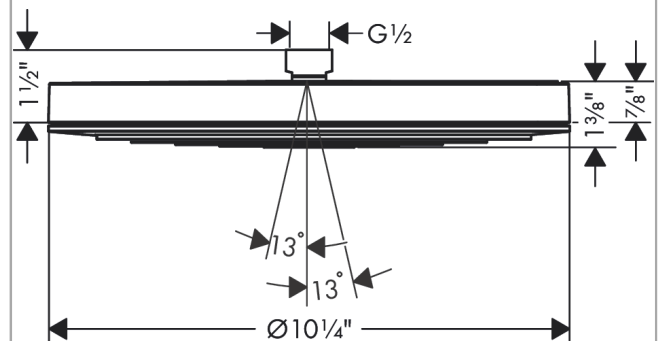

**Pulsify S**  
**Showerhead 260 1-Jet, 1.75 GPM**  
 Finish: **chrome** Part no. : **24142001**

**Description**

**Features**

- Shower head size: 10 1/4
- Spray modes: PowderRain
- Max. flow: 1.75 GPM (6.6 L/Min)
- Fast Drain empties the overhead shower from an angle of 10°
- Spray face finish: graphite

**Pulsify S**  
**Showerhead 260 1-Jet, 1.75 GPM**  
Finish: **chrome** Part no. : **24142001**

Exploded drawing

Year of production: >10/22

**Pulsify S**  
**Showerhead 260 1-Jet, 1.75 GPM**  
 Finish: **chrome** Part no. : **24142001**