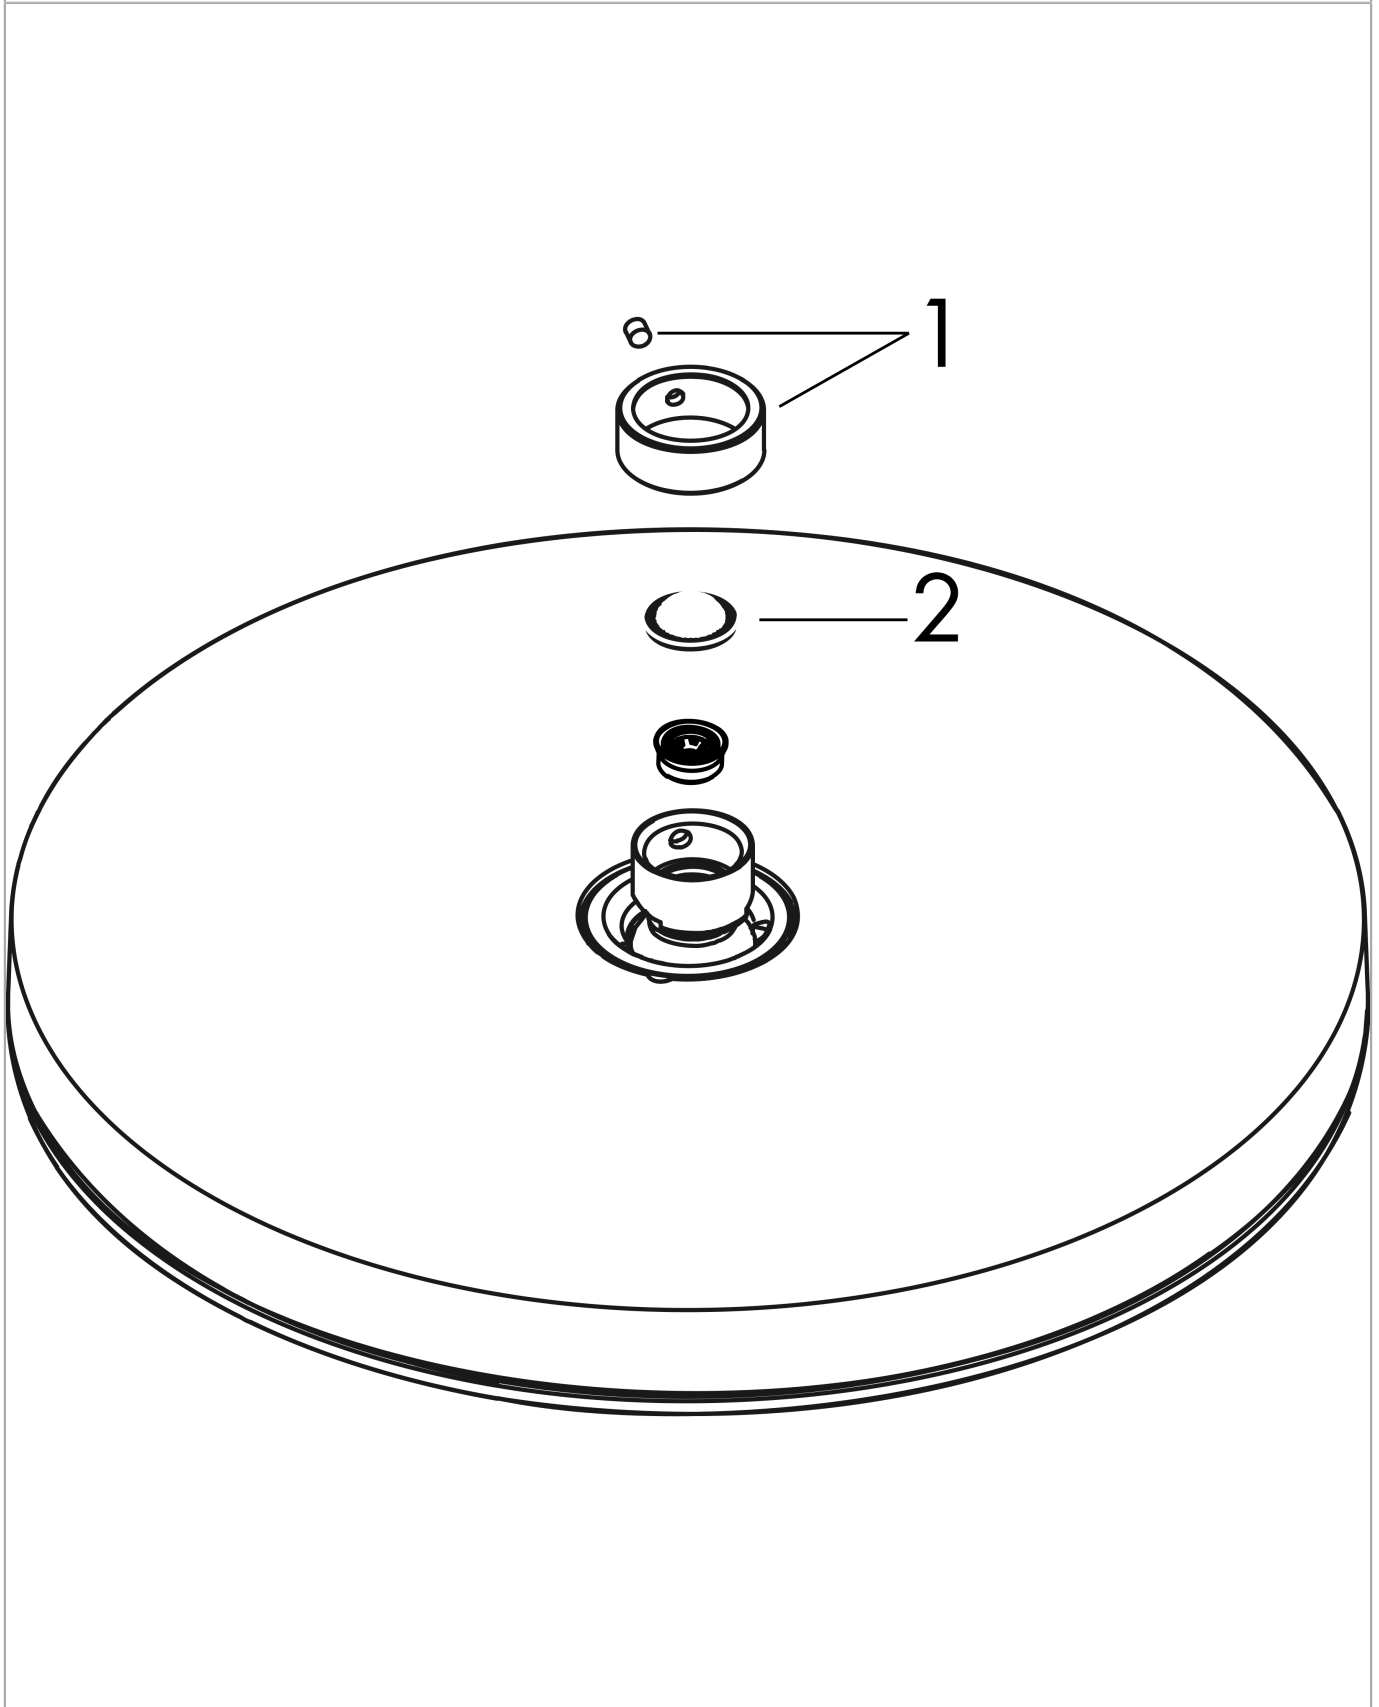

**Pulsify S**  
**Showerhead 260 1-Jet, 1.75 GPM**  
 Finish: **chrome** Part no. : **24142001**

**Description**

**Features**

- Shower head size: 10 1/4
- Spray modes: PowderRain
- Max. flow: 1.75 GPM (6.6 L/Min)
- Fast Drain empties the overhead shower from an angle of 10°
- Spray face finish: graphite

**Pulsify S**  
**Showerhead 260 1-Jet, 1.75 GPM**  
Finish: **chrome** Part no. : **24142001**

Exploded drawing

Year of production: >10/22

**Pulsify S**  
**Showerhead 260 1-Jet, 1.75 GPM**  
 Finish: **chrome** Part no. : **24142001**

**Spare parts list**

Year of production: >10/22

Pos.	Description	Part no.	Price	PU
1	lock washer	98942000	-	1
2	filter packing	94246000	-	1