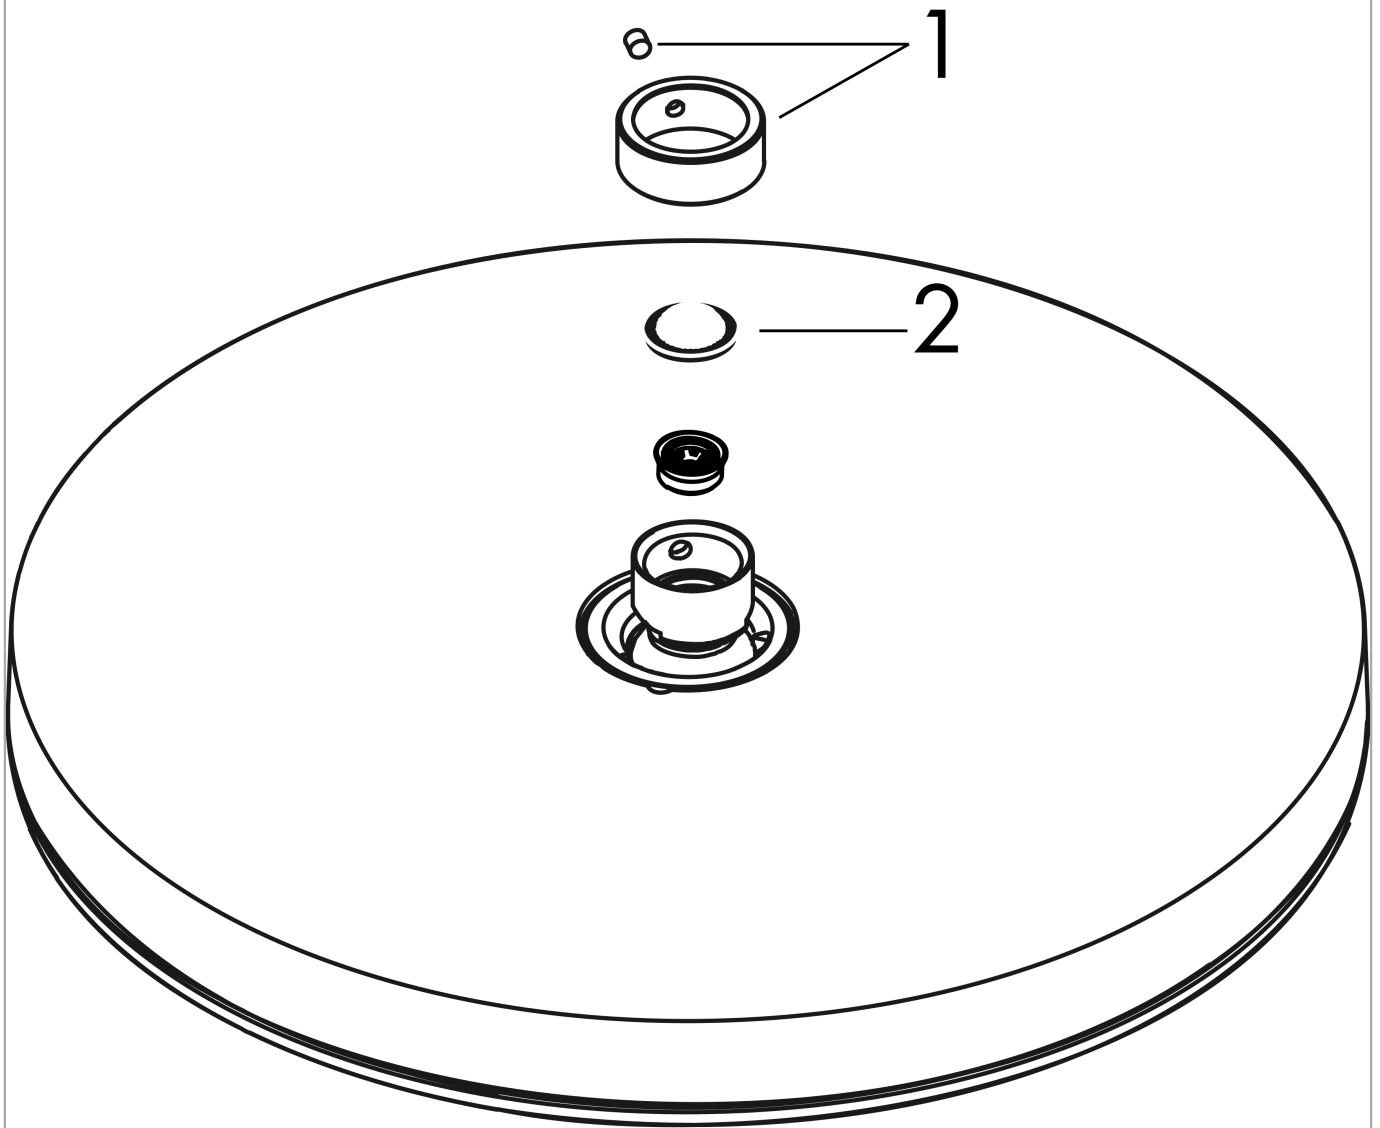

Pulsify S
Showerhead 260 1-Jet, 2.5 GPM
 Finish: **chrome** Part no. : **24141001**

Description

Features

- Shower head size: 10 1/4"
- Spray modes: PowderRain
- Max. flow: 2.5 GPM (9.5 L/Min)
- Fast Drain empties the overhead shower from an angle of 10°
- Spray face finish: graphite

Item details

List Price \$ 430.00

Technology

Design awards

reddot winner 2021

Compliance / Sustainability

Product image

Scale drawing

Pulsify S
Showerhead 260 1-Jet, 2.5 GPM
Finish: **chrome** Part no. : **24141001**

Exploded drawing

Year of production: >10/22

Pulsify S
Showerhead 260 1-Jet, 2.5 GPM
 Finish: **chrome** Part no. : **24141001**