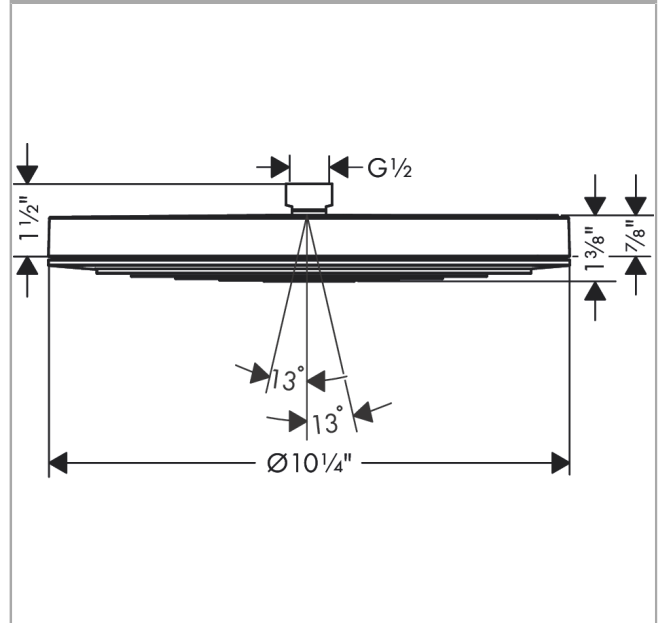

Pulsify S
Showerhead 260 1-Jet, 2.5 GPM
 Finish: **chrome** Part no. : **24141001**

Description

Features

- Shower head size: 10 1/4"
- Spray modes: PowderRain
- Max. flow: 2.5 GPM (9.5 L/Min)
- Fast Drain empties the overhead shower from an angle of 10°
- Spray face finish: graphite

Item details

List Price \$ 430.00

Technology

Design awards

reddot winner 2021

Compliance / Sustainability

Product image

Scale drawing

Pulsify S
Showerhead 260 1-Jet, 2.5 GPM
Finish: **chrome** Part no. : **24141001**

Exploded drawing

Year of production: >10/22

Pulsify S
Showerhead 260 1-Jet, 2.5 GPM
 Finish: **chrome** Part no. : **24141001**