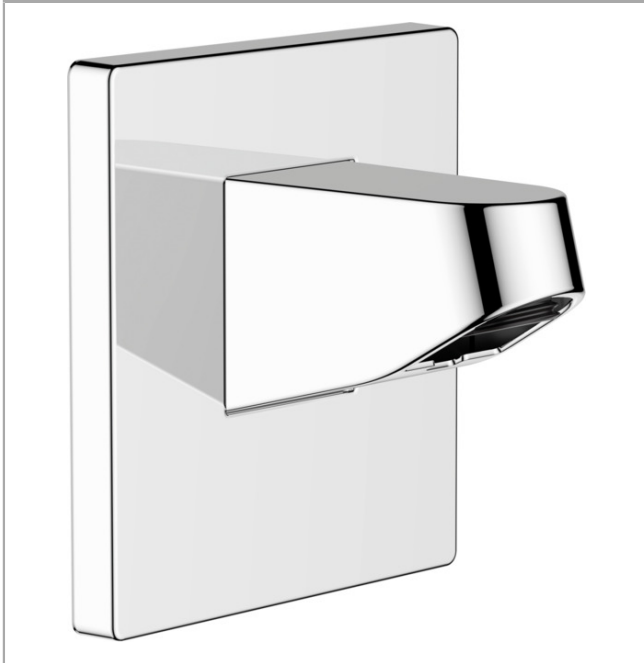

Pulsify
Showerarm for Showerhead 105
 Finish: **chrome** Part no. : **24139001**

Description

Features

- Plastic
- Connection type: 1/2" NPT
- Wall Outlet, Mounting Material, Assembly instructions

Item details

List Price \$ 68.00

Design awards

reddot winner 2021

Compliance / Sustainability

Product image

Scale drawing