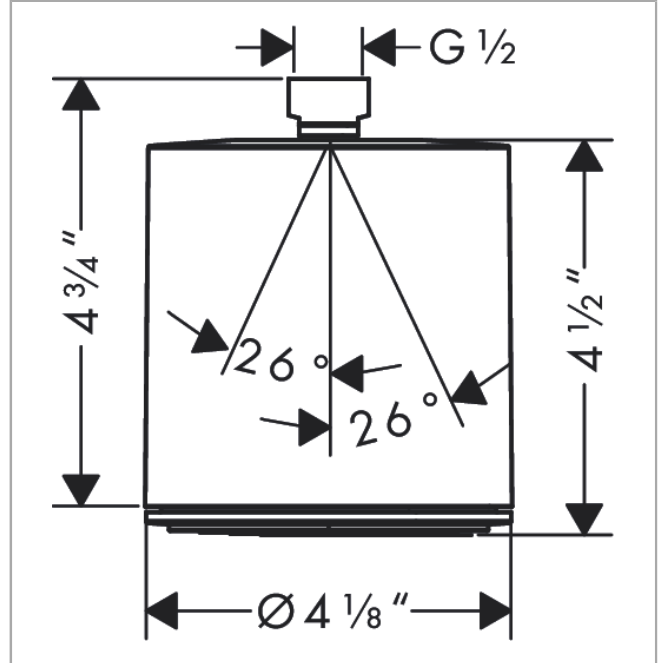

**Pulsify S**  
**Showerhead 105 1-Jet 1.5 GPM**  
 Finish: **chrome** Part no. : **24133001**

**Description**

**Features**

- Shower head size: 4"
- Spray modes: PowderRain
- Max. flow: 1.5 GPM (5.7 L/Min)
- Spray face finish: graphite

**Item details**

List Price \$ 113.00

**Technology**

**Compliance / Sustainability**

**Product image**

**Scale drawing**

**Pulsify S**  
**Showerhead 105 1-Jet 1.5 GPM**  
Finish: **chrome** Part no. : **24133001**

Exploded drawing

Year of production: >05/24

**Pulsify S**  
**Showerhead 105 1-Jet 1.5 GPM**  
 Finish: **chrome** Part no. : **24133001**

**Spare parts list**

Year of production: >05/24

Pos.	Description	Part no.	Price	PU
1	filter packing	93774000	-	1
2	screw cover	95181000	-	1