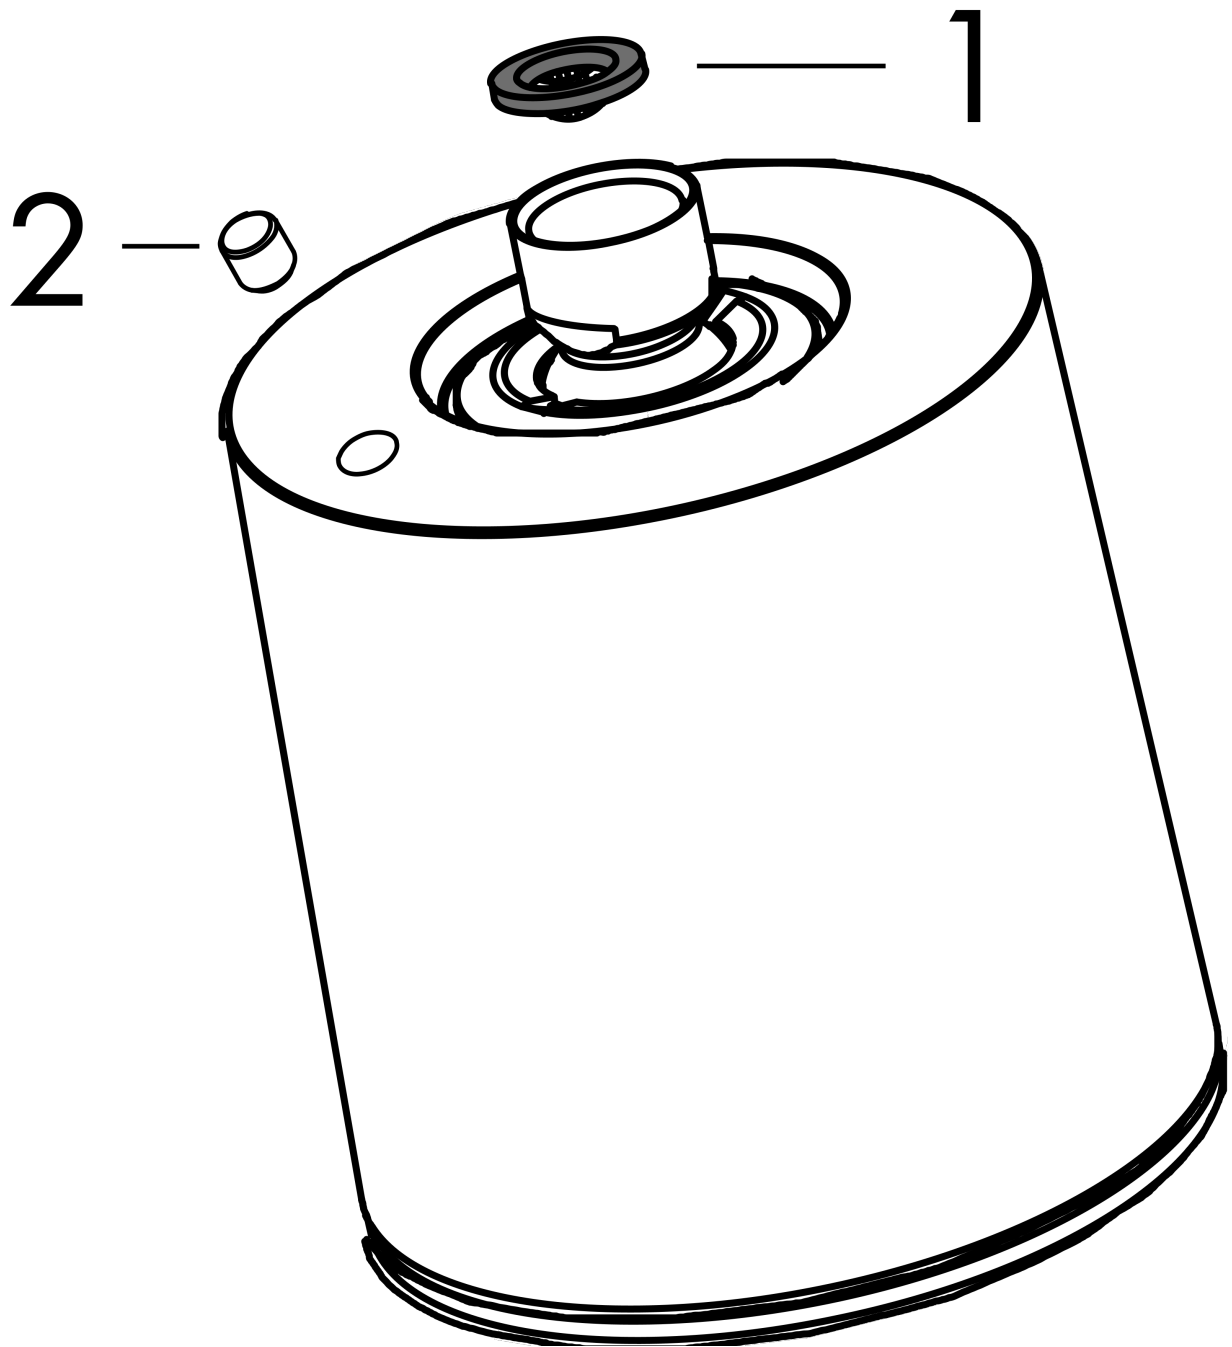

**Pulsify S**  
**Showerhead 105 1-Jet 1.5 GPM**  
 Finish: **chrome** Part no. : **24133001**

**Description**

**Features**

- Shower head size: 4"
- Spray modes: PowderRain
- Max. flow: 1.5 GPM (5.7 L/Min)
- Spray face finish: graphite

**Item details**

List Price \$ 113.00

**Technology**

**Compliance / Sustainability**

**Product image**

**Scale drawing**

**Pulsify S**  
**Showerhead 105 1-Jet 1.5 GPM**  
Finish: **chrome** Part no. : **24133001**

Exploded drawing

Year of production: >05/24

**Pulsify S**  
**Showerhead 105 1-Jet 1.5 GPM**  
 Finish: **chrome** Part no. : **24133001**

**Spare parts list**

Year of production: >05/24

Pos.	Description	Part no.	Price	PU
1	filter packing	93774000	-	1
2	screw cover	95181000	-	1