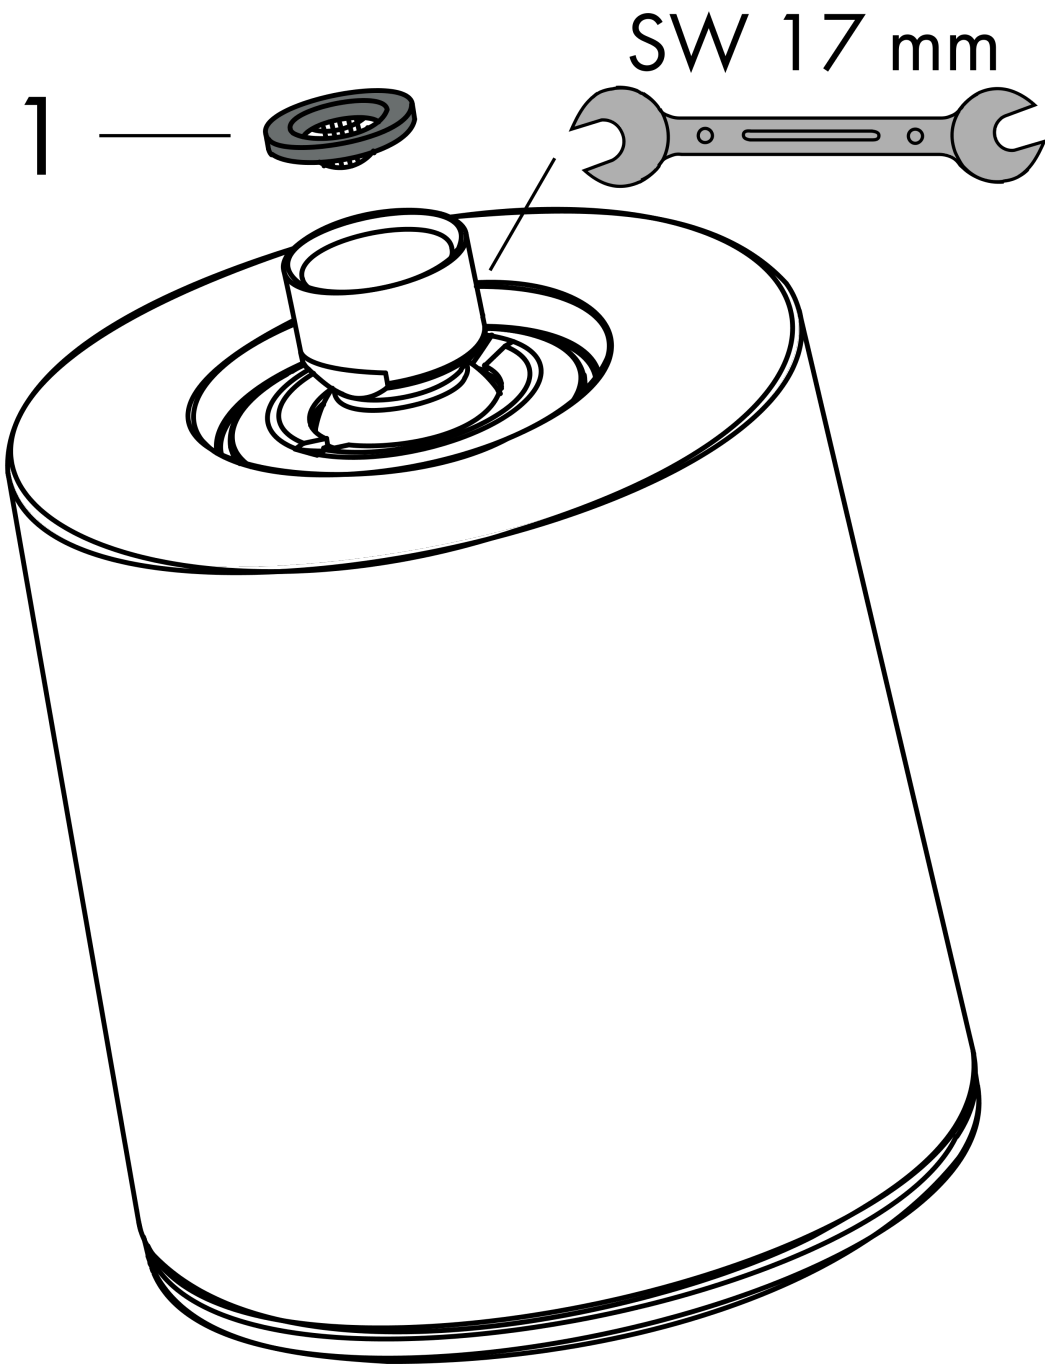

Pulsify S
Showerhead 105 1-Jet 2.5 GPM
 Finishes : **chrome** Part no. : **24131001**

Description

Features

- shower head size: 105 mm
- Spray modes: PowderRain
- Spray face surface: graphite
- Flow: 2.5 GPM (9.5 L/Min)

Pulsify S
Showerhead 105 1-Jet 2.5 GPM
 Finishes : **chrome** Part no. : **24131001**

Exploded drawing

Year of production: >11/21

Pulsify S
Showerhead 105 1-Jet 2.5 GPM
 Finishes : **chrome** Part no. : **24131001**