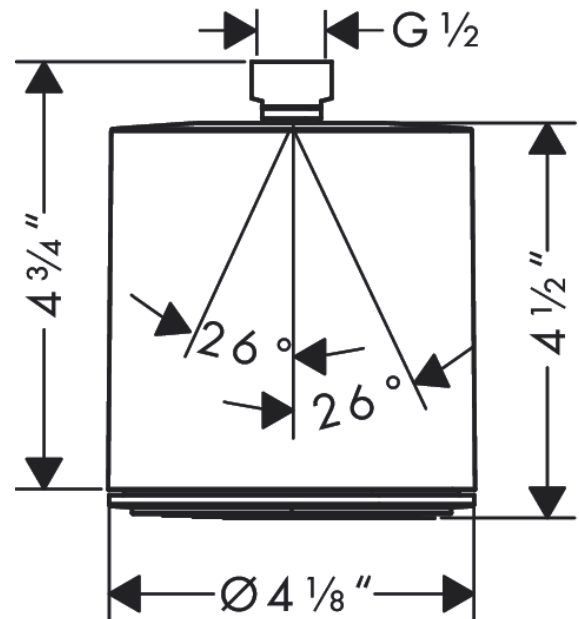

Pulsify S
Showerhead 105 1-Jet 2.5 GPM
 Finishes : **chrome** Part no. : **24131001**

Description

Features

- shower head size: 105 mm
- Spray modes: PowderRain
- Spray face surface: graphite
- Flow: 2.5 GPM (9.5 L/Min)

Item details

List Price \$ 99.00

Technology

Design awards

reddot winner 2021

Compliance

Product image

Scale drawing

Pulsify S
Showerhead 105 1-Jet 2.5 GPM
 Finishes : **chrome** Part no. : **24131001**

Exploded drawing

Year of production: >11/21

Pulsify S
Showerhead 105 1-Jet 2.5 GPM
 Finishes : **chrome** Part no. : **24131001**