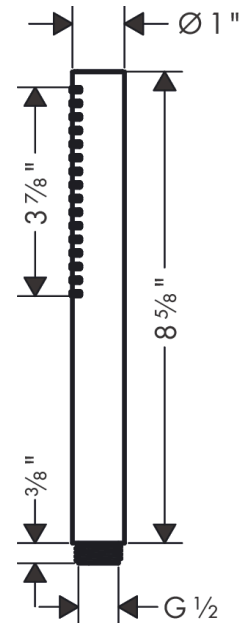

Pulsify S
Baton Handshower 100 1-Jet, 1.75 GPM
 Finish: **chrome** Part no. : **24126001**

Description

Features

- Spray modes: PowderRain
- Max. flow: 1.75 GPM (6.6 L/Min)

Item details

List Price \$ 99.00

Technology

Design awards

Compliance / Sustainability

Product image

Scale drawing

Pulsify S
Baton Handshower 100 1-Jet, 1.75 GPM
 Finish: **chrome** Part no. : **24126001**

Exploded drawing

Year of production: >07/23

Pulsify S
Baton Handshower 100 1-Jet, 1.75 GPM
 Finish: **chrome** Part no. : **24126001**

Spare parts list

Year of production: >07/23

Pos.	Description	Part no.	Price	PU
1	filter insert	92421000	-	1