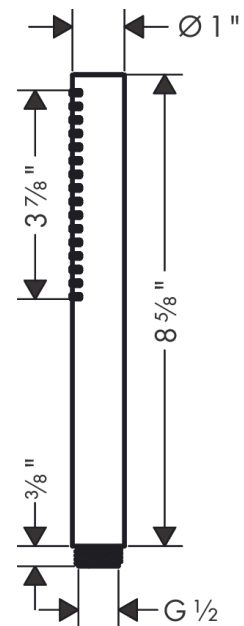

Pulsify S
Baton Handshower 100 1-Jet, 2.5 GPM
 Finish: **chrome** Part no. : **24125001**

Description

Features

- Spray modes: PowderRain
- Max. flow: 2.5 GPM (9.5 L/Min)

Item details

List Price \$ 99.00

Technology

Design awards

Compliance / Sustainability

Product image

Scale drawing

Pulsify S
Baton Handshower 100 1-Jet, 2.5 GPM
Finish: **chrome** Part no. : **24125001**

Exploded drawing

Year of production: >07/23

Pulsify S
Baton Handshower 100 1-Jet, 2.5 GPM
 Finish: **chrome** Part no. : **24125001**

Spare parts list

Year of production: >07/23

Pos.	Description	Part no.	Price	PU
1	filter insert	92421000	-	1