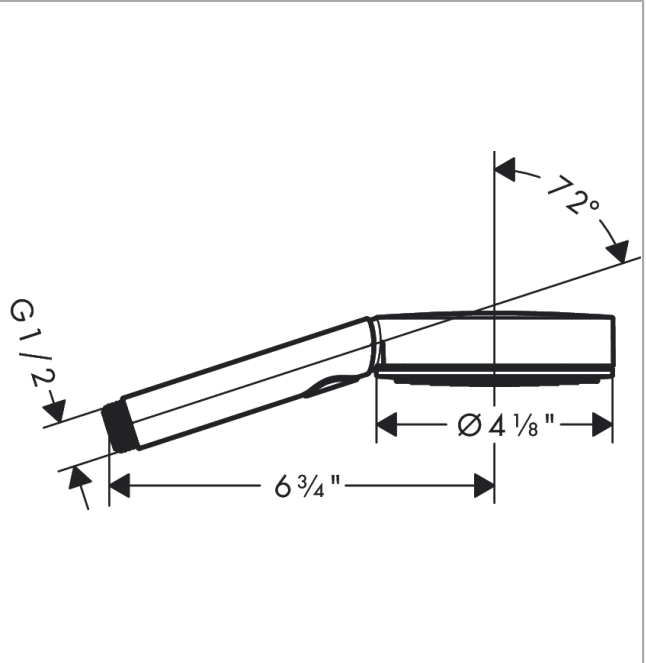

**Pulsify Select S**  
**Handshower 105 3-Jet Relaxation, 1.5 GPM**  
 Finish: **chrome** Part no. : **24115001**

**Description**

**Features**

- Spray modes: PowderRain, IntenseRain, Pulsating Massage
- Select button for comfortable alternation of spray modes
- Spray face finish: graphite
- Max. flow: 1.5 GPM (5.7 L/Min)

**Item details**

List Price \$ 90.00

**Technology**

**Compliance / Sustainability**

**Product image**

**Scale drawing**

**Pulsify Select S**  
**Handshower 105 3-Jet Relaxation, 1.5 GPM**  
 Finish: **chrome** Part no. : **24115001**

Exploded drawing

Year of production: >04/22

**Pulsify Select S**  
**Handshower 105 3-Jet Relaxation, 1.5 GPM**  
 Finish: **chrome** Part no. : **24115001**

**Spare parts list**

Year of production: >04/22

Pos.	Description	Part no.	Price	PU
1	seal	98058000	-	1