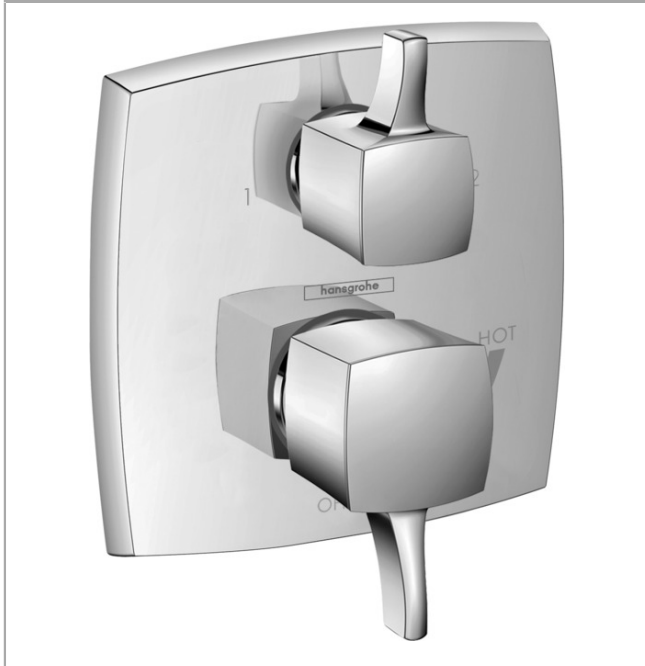

Ecostat Classic
Pressure Balance Trim Classic Square with Diverter
Finish: **chrome** Part no. : **15865001**

Description

Features

- Temperature and on/off control for 2 outlets
- Outlets may be operated simultaneously
- Max. flow: 4.5 GPM (17 L/Min)
- Connection type: basic set

Item details

List Price $ 442.00

Compliance / Sustainability

Product image