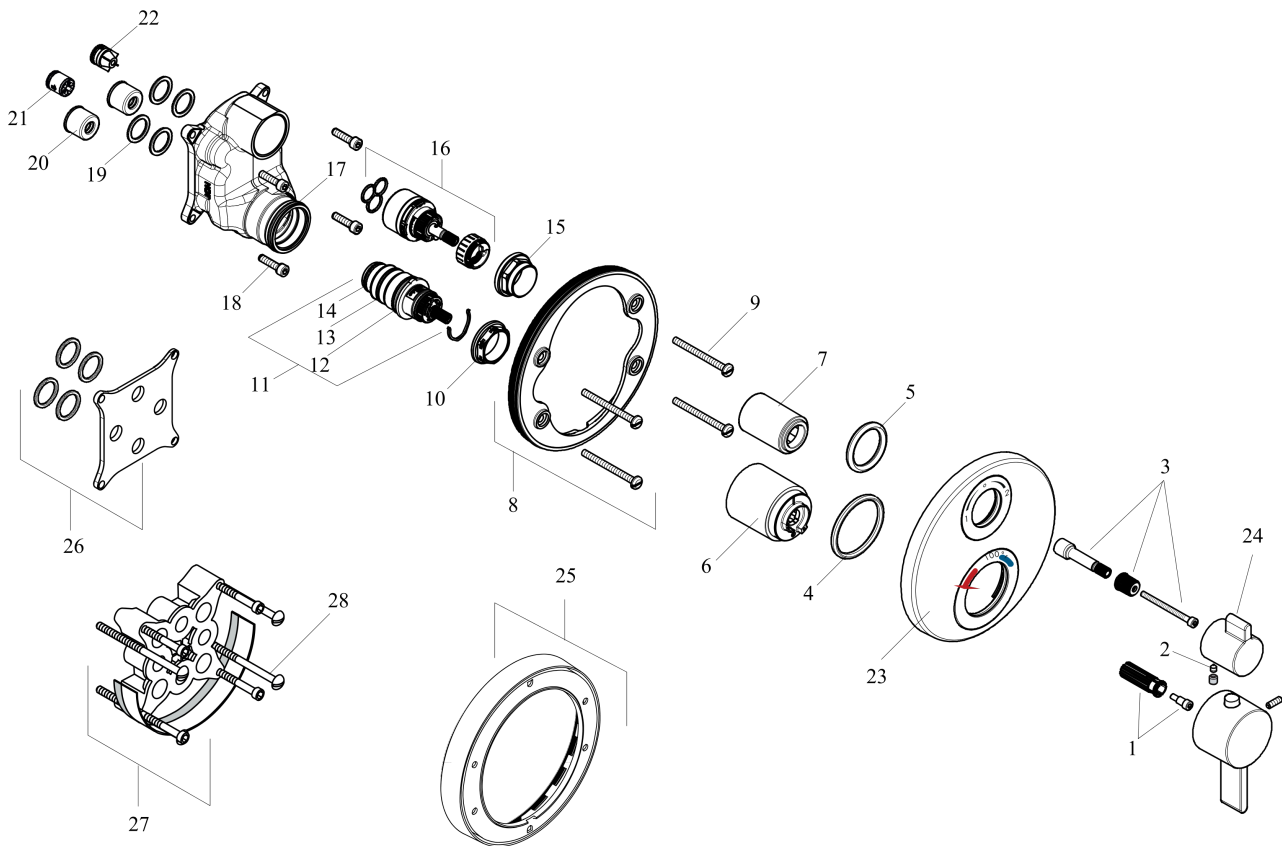

Ecostat S
Thermostatic Trim with Volume Control and Diverter
Finish: **matte white** Part no. : **15758701**

Exploded drawing

Year of production: >01/21

Ecostat S

Thermostatic Trim with Volume Control and Diverter

Finish: **matte white** Part no. : **15758701**

Spare parts list

Year of production: >01/21

Pos.	Description	Part no.	Price	PU
1	handle fixing set	95843000	-	1
2	hollow set screw M4x5	92846000	-	1
3	adapter for handle	95252000	-	1
4	O-ring 44x4	98471000	-	1
5	O-ring 30x5	98153000	-	1
6	sleeve	92216700	-	1
7	sleeve	95253700	-	1
8	holder for escutcheon	98793000	-	1
9	set of fixing screws	96454000	-	1
10	nut	98913000	-	1
11	thermostat cartridge	98282000	-	1
12	O-ring 25x2,5	92146000	-	1
13	O-ring 25x1,5	98146000	-	1
14	O-ring 20x1,5	98197000	-	1
15	nut	93605000	-	1
16	shut off unit with selector	98283000	-	1
17	O-ring 36x2	98156000	-	1
18	set of screws	96525000	-	1
19	O-ring 16x2	98133000	-	1
20	noise reduction	94073000	-	1
21	non return valve (pressure-resistant up to 2 MPa)	92594000	-	1
22	set of non return valves DW 15	97350000	-	1
23	escutcheon Ø 150 mm	92283701	-	1
25	extension 22 mm (Ø 150 mm)	13597700	-	1
26	compensation set 1°	95521000	-	1
27	extension 25 mm	13595000	-	1
28	set of fixing screws	97747000	-	1
a	set of screws	93244000	-	1