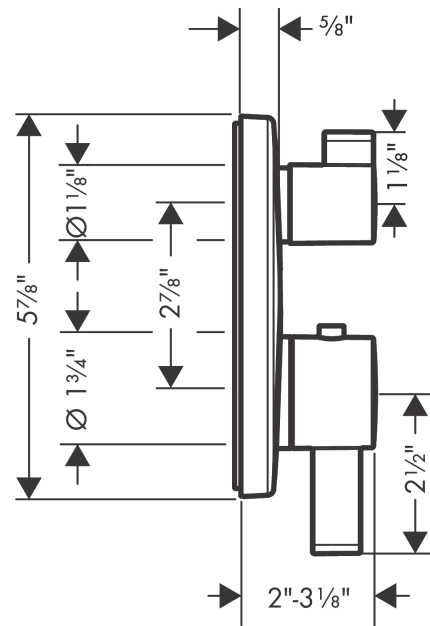

EcoStat S
Thermostatic Trim with Volume Control and Diverter
 Finish: **matte white** Part no. : **15758701**

Description

Features

- Volume control and diverter for 2 functions
- Thermostatic cartridge, Shut-off/ diverter valve
- Max. flow: 6.0 GPM (22.7 L/Min)
- Optimized for water-efficient shower products
- Anti-scald 100° safety stop

Item details

List Price \$ 885.00

Compliance / Sustainability

Product image

Scale drawing

Ecostat S
Thermostatic Trim with Volume Control and Diverter
 Finish: **matte white** Part no. : **15758701**

Exploded drawing