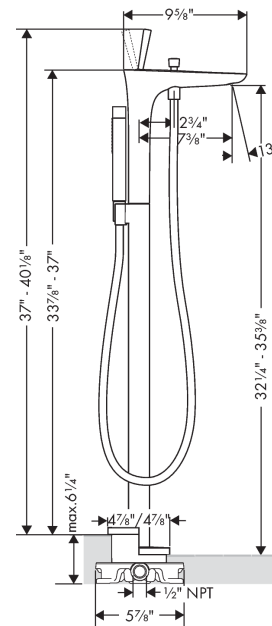

**PuraVida**  
**Freestanding Tub Filler Trim with 1.75 GPM Handshower**  
 Finishes : **chrome** Part no. : **15477001**

**Description**

**Features**

- consists of: Freestanding tub filler trim, Baton handshower, Handshower hose
- Joystick ceramic cartridge
- Integrated double backflow prevention

**Item details**

List Price \$ 2,772.00

**Technology**

**Compliance**

**Product image**

**Scale drawing**

**PuraVida**  
**Freestanding Tub Filler Trim with 1.75 GPM Handshower**  
 Finishes : **chrome**    Part no. : **15477001**

Exploded drawing

Year of production: >01/19

**PuraVida**  
**Freestanding Tub Filler Trim with 1.75 GPM Handshower**  
 Finishes : **chrome** Part no. : **15477001**

## Spare parts list

Year of production: >01/19

Pos.	Description	Part no.	Price	PU
1	escutcheon Ø 37 mm	95288000	-	1
2	handle	95287000	-	1
3	escutcheon	95157000	-	1
4	cartridge, assy	96339000	-	1
5	diverter knob	95284000	-	1
6	handshower	04486000	-	1
7	filter packing	94246000	-	1
8	shower hose 1,25 m	28282000	-	1
9	aerator M24x1 (30 l/min)	96512000	-	1
10	selector	97978000	-	1
11	non return valve	97980000	-	1
12	hexagon socket screw M10x35	97670000	-	1
13	shower holder, assy	96295000	-	1
14	sleeve	97738000	-	1
15	extension set 60 mm	97686000	-	1
16	hollow set screw M4x6	97767000	-	1
a	service tool for disassembling the handle	92124000	-	1