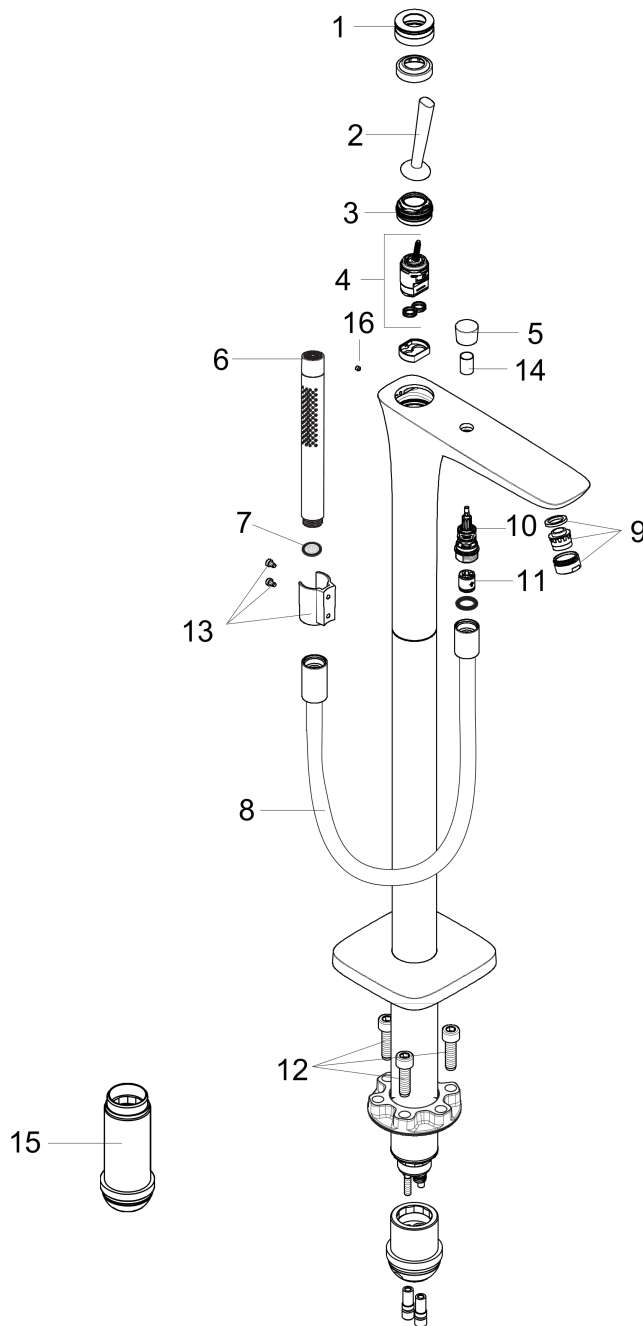

**PuraVida**  
**Freestanding Tub Filler Trim with 1.75 GPM Handshower**  
 Finishes : **chrome** Part no. : **15477001**

**Description**

**Features**

- consists of: Freestanding tub filler trim, Baton handshower, Handshower hose
- Joystick ceramic cartridge
- Integrated double backflow prevention

**Item details**

List Price \$ 2,772.00

**Technology**

**Compliance**

**Product image**

**Scale drawing**

**PuraVida**  
**Freestanding Tub Filler Trim with 1.75 GPM Handshower**  
 Finishes : **chrome**    Part no. : **15477001**

Exploded drawing

Year of production: >01/19

**PuraVida**  
**Freestanding Tub Filler Trim with 1.75 GPM Handshower**  
 Finishes : **chrome** Part no. : **15477001**

## Spare parts list

Year of production: >01/19

Pos.	Description	Part no.	Price	PU
1	escutcheon Ø 37 mm	95288000	-	1
2	handle	95287000	-	1
3	escutcheon	95157000	-	1
4	cartridge, assy	96339000	-	1
5	diverter knob	95284000	-	1
6	handshower	04486000	-	1
7	filter packing	94246000	-	1
8	shower hose 1,25 m	28282000	-	1
9	aerator M24x1 (30 l/min)	96512000	-	1
10	selector	97978000	-	1
11	non return valve	97980000	-	1
12	hexagon socket screw M10x35	97670000	-	1
13	shower holder, assy	96295000	-	1
14	sleeve	97738000	-	1
15	extension set 60 mm	97686000	-	1
16	hollow set screw M4x6	97767000	-	1
a	service tool for disassembling the handle	92124000	-	1