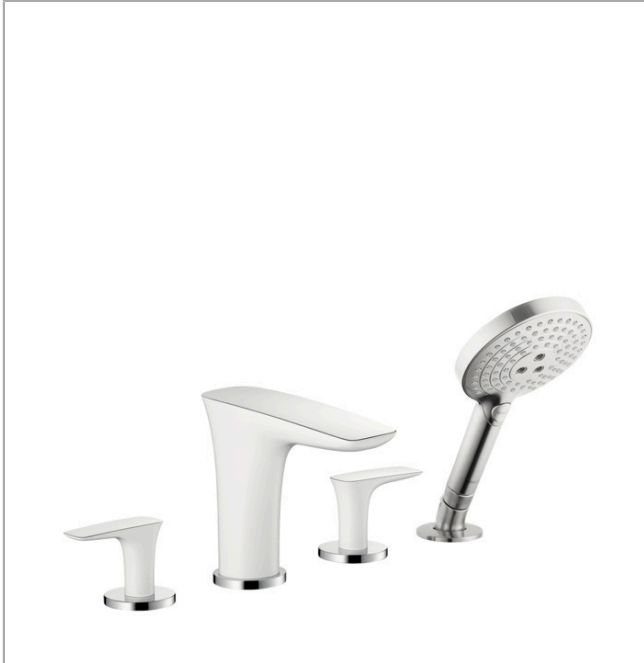

**PuraVida**  
**4-Hole Roman Tub Set Trim with 1.75 GPM Handshower**  
 Finishes : **white/chrome** Part no. : **15456401**

**Description**

**Features**

- consists of: 4-Hole Roman tub filler trim, Handshower, Handshower holder
- 90° ceramic valves
- Integrated double backflow prevention

**Item details**

List Price \$ 1,279.00

**Technology**

**Compliance**

**Product image**

**Scale drawing**

**PuraVida**  
**4-Hole Roman Tub Set Trim with 1.75 GPM Handshower**  
 Finishes : **white/chrome** Part no. : **15456401**

### 4-Hole Roman Tub Set Trim with 1.75 GPM Handshower

Finishes : **white/chrome** Part no. : **15456401**

#### Spare parts list

Year of production: >01/19

Pos.	Description	Part no.	Price	PU
1	diverter knob	98707000	-	1
2	aerator swivelling M24x1 (30 l/min)	95565000	-	1
3	selector assy	96775000	-	1
4	escutcheon Ø 70 mm	97779000	-	1
5	handle	95818000	-	1
6	set of color-rings cold / hot water	95819000	-	1
7	handle fixing set	94184000	-	1
8	escutcheon	31098000	-	1
9	handshower	26036001	-	1
10	seal	98058000	-	1
11	shower holder	28071000	-	1
12	set of non return valves DW 15	94074000	-	1
13	escutcheon Ø 52 mm	97159000	-	1
14	filter	92672000	-	1
15	hollow set screw M6x5	98447000	-	1
a	O-Ring 14x2,5	98189000	-	1
b	O-Ring 23x2,5	98183000	-	1
c	O-Ring 22x2	98185000	-	1
d	O-ring 9x2,5	98217000	-	1
e	flat seal	98749000	-	1