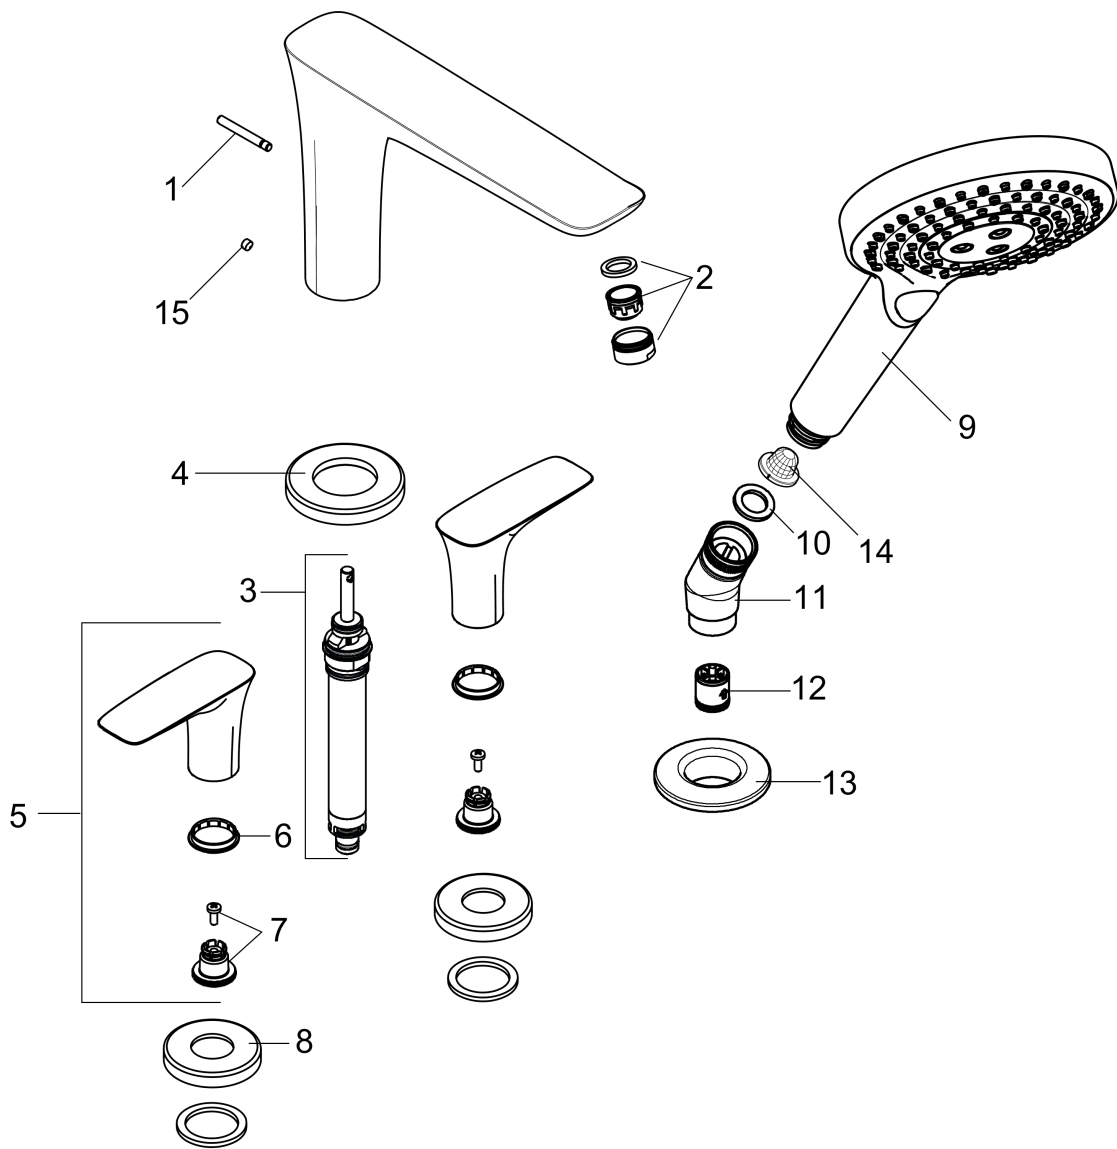

PuraVida
4-Hole Roman Tub Set Trim with 1.75 GPM Handshower
Finishes : **white/chrome** Part no. : **15456401**

Exploded drawing

Year of production: >01/19

PuraVida

4-Hole Roman Tub Set Trim with 1.75 GPM Handshower

Finishes : **white/chrome** Part no. : **15456401**

Spare parts list

Year of production: >01/19

Pos.	Description	Part no.	Price	PU
1	diverter knob	98707000	-	1
2	aerator swivelling M24x1 (30 l/min)	95565000	-	1
3	selector assy	96775000	-	1
4	escutcheon Ø 70 mm	97779000	-	1
5	handle	95818000	-	1
6	set of color-rings cold / hot water	95819000	-	1
7	handle fixing set	94184000	-	1
8	escutcheon	31098000	-	1
9	handshower	26036001	-	1
10	seal	98058000	-	1
11	shower holder	28071000	-	1
12	set of non return valves DW 15	94074000	-	1
13	escutcheon Ø 52 mm	97159000	-	1
14	filter	92672000	-	1
15	hollow set screw M6x5	98447000	-	1
a	O-Ring 14x2,5	98189000	-	1
b	O-Ring 23x2,5	98183000	-	1
c	O-Ring 22x2	98185000	-	1
d	O-ring 9x2,5	98217000	-	1
e	flat seal	98749000	-	1