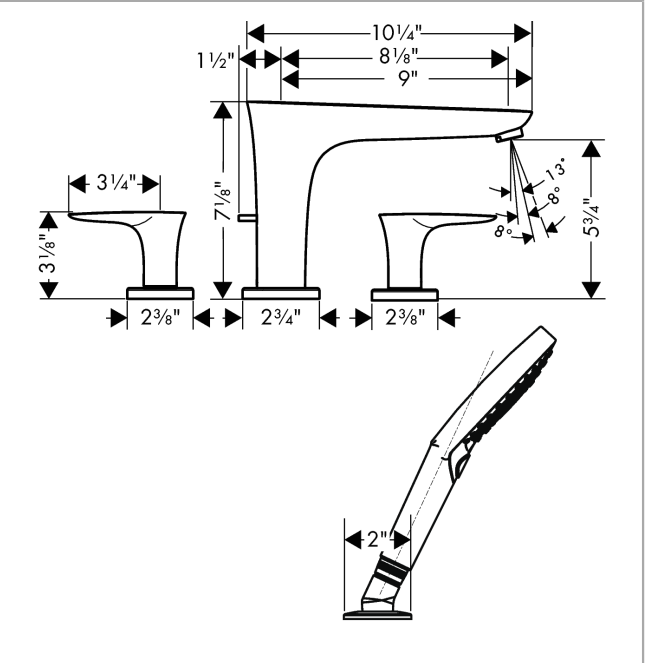

**PuraVida**  
**4-Hole Roman Tub Set Trim with 1.75 GPM Handshower**  
 Finishes : **white/chrome** Part no. : **15456401**

**Description**

**Features**

- consists of: 4-Hole Roman tub filler trim, Handshower, Handshower holder
- 90° ceramic valves
- Integrated double backflow prevention

**Item details**

List Price \$ 1,279.00

**Technology**

**Compliance**

**Product image**

**Scale drawing**

**PuraVida**  
**4-Hole Roman Tub Set Trim with 1.75 GPM Handshower**  
 Finishes : **white/chrome** Part no. : **15456401**

### 4-Hole Roman Tub Set Trim with 1.75 GPM Handshower

Finishes : **white/chrome** Part no. : **15456401**

#### Spare parts list

Year of production: >01/19

Pos.	Description	Part no.	Price	PU
1	diverter knob	98707000	-	1
2	aerator swivelling M24x1 (30 l/min)	95565000	-	1
3	selector assy	96775000	-	1
4	escutcheon Ø 70 mm	97779000	-	1
5	handle	95818000	-	1
6	set of color-rings cold / hot water	95819000	-	1
7	handle fixing set	94184000	-	1
8	escutcheon	31098000	-	1
9	handshower	26036001	-	1
10	seal	98058000	-	1
11	shower holder	28071000	-	1
12	set of non return valves DW 15	94074000	-	1
13	escutcheon Ø 52 mm	97159000	-	1
14	filter	92672000	-	1
15	hollow set screw M6x5	98447000	-	1
a	O-Ring 14x2,5	98189000	-	1
b	O-Ring 23x2,5	98183000	-	1
c	O-Ring 22x2	98185000	-	1
d	O-ring 9x2,5	98217000	-	1
e	flat seal	98749000	-	1