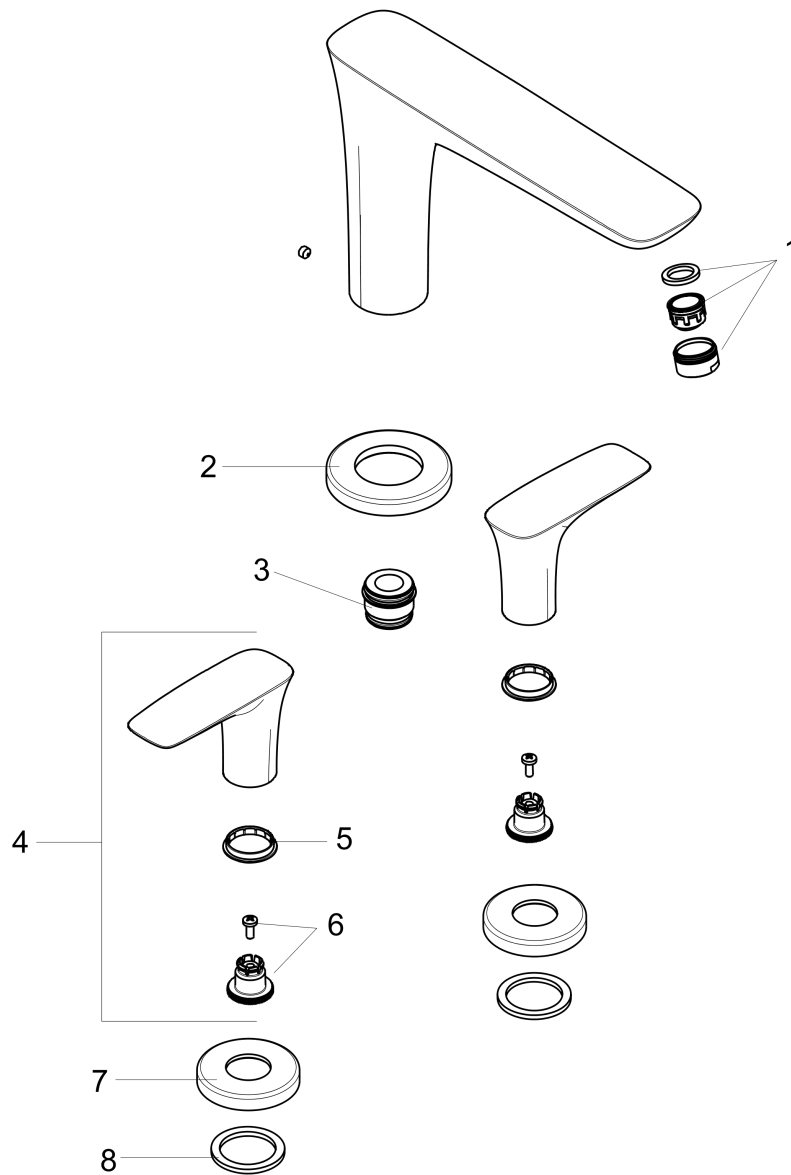

PuraVida
3-Hole Roman Tub Set Trim
 Finishes : **chrome** Part no. : **15440001**

Description

Features

- 90° ceramic valves

Item details

List Price \$ 1,146.00

Compliance

Product image

Scale drawing

PuraVida

3-Hole Roman Tub Set Trim

Finishes : **chrome** Part no. : **15440001**

Exploded drawing

Year of production: >01/11

PuraVida

3-Hole Roman Tub Set Trim

Finishes : **chrome** Part no. : **15440001**

Spare parts list

Year of production: >01/11

Pos.	Description	Part no.	Price	PU
1	aerator swivelling M24x1 (30 l/min)	95565000	-	1
2	escutcheon Ø 70 mm	97779000	-	1
3	adapter for spout	88512000	-	1
4	handle	95818000	-	1
5	set of color-rings cold / hot water	95819000	-	1
6	handle fixing set	94184000	-	1
7	escutcheon	31098000	-	1
8	flat seal	98749000	-	1