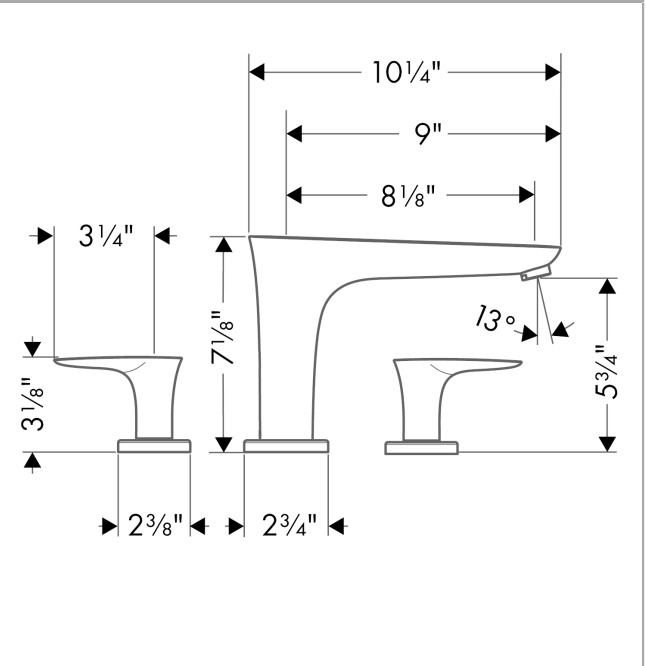

PuraVida
3-Hole Roman Tub Set Trim
 Finishes : **chrome** Part no. : **15440001**

Description

Features

- 90° ceramic valves

Item details

List Price \$ 1,146.00

Compliance

Product image

Scale drawing

PuraVida

3-Hole Roman Tub Set Trim

Finishes : **chrome** Part no. : **15440001**

Exploded drawing

Year of production: >01/11

PuraVida

3-Hole Roman Tub Set Trim

Finishes : **chrome** Part no. : **15440001**

Spare parts list

Year of production: >01/11

Pos.	Description	Part no.	Price	PU
1	aerator swivelling M24x1 (30 l/min)	95565000	-	1
2	escutcheon Ø 70 mm	97779000	-	1
3	adapter for spout	88512000	-	1
4	handle	95818000	-	1
5	set of color-rings cold / hot water	95819000	-	1
6	handle fixing set	94184000	-	1
7	escutcheon	31098000	-	1
8	flat seal	98749000	-	1