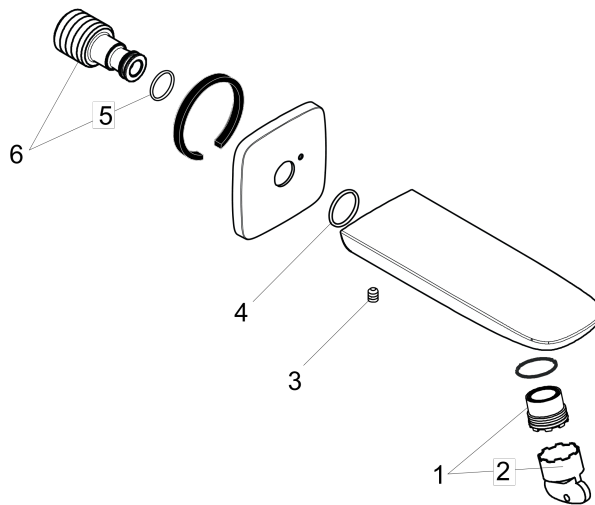

**PuraVida
Tub Spout**

Finishes : **chrome** Part no. : **15412001**

Description

Features

- Solid brass

Item details

List Price \$ 390.00

Compliance

Product image

Scale drawing

**PuraVida
Tub Spout**

Finishes : **chrome** Part no. : **15412001**

Exploded drawing

Year of production: >04/10

**PuraVida
Tub Spout**

Finishes : **chrome** Part no. : **15412001**

Spare parts list

Year of production: >04/10

Pos.	Description	Part no.	Price	PU
1	aerator M24x1 (30 l/min)	98998000	-	1
2	special tool	95290000	-	1
3	hollow set screw M6x8	97810000	-	1
4	O-Ring 22x2	98185000	-	1
5	O-ring 13x2	98128000	-	1
6	connecting thread	95658001	-	1