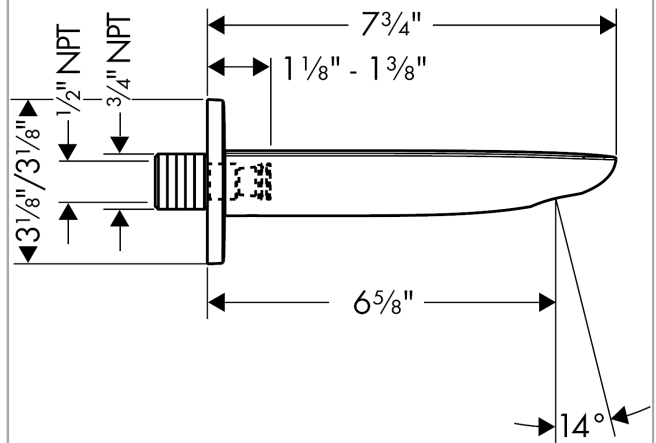

**PuraVida
Tub Spout**

Finishes : **chrome** Part no. : **15412001**

Description

Features

- Solid brass

Item details

List Price \$ 390.00

Compliance

Product image

Scale drawing

**PuraVida
Tub Spout**

Finishes : **chrome** Part no. : **15412001**

Exploded drawing

Year of production: >04/10

**PuraVida
Tub Spout**

Finishes : **chrome** Part no. : **15412001**

Spare parts list

Year of production: >04/10

Pos.	Description	Part no.	Price	PU
1	aerator M24x1 (30 l/min)	98998000	-	1
2	special tool	95290000	-	1
3	hollow set screw M6x8	97810000	-	1
4	O-Ring 22x2	98185000	-	1
5	O-ring 13x2	98128000	-	1
6	connecting thread	95658001	-	1