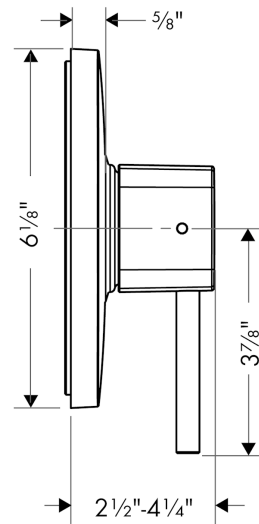

PuraVida
Pressure Balance Trim
 Finishes : **chrome** Part no. : **15407001**

Description

Features

- Flow: 5.5 GPM (20.6 L/Min)
- Integrated bypass for use with diverter tub spouts
- Temperature and on/off control for 1 outlet

Item details

List Price \$ 271.00

Compliance

Product image

Scale drawing

PuraVida
Pressure Balance Trim
 Finishes : **chrome** Part no. : **15407001**

Exploded drawing

Year of production: >08/10

PuraVida
Pressure Balance Trim
 Finishes : **chrome** Part no. : **15407001**

Spare parts list

Year of production: >08/10

Pos.	Description	Part no.	Price	PU
1	sleeve	88765000	-	1
2	holder for escutcheon	98793000	-	1
3	set of fixing screws	96454000	-	1
4	cartridge, assy	88727000	-	1
5	set of screws	96525000	-	1
6	O-ring 16x2	98133000	-	1
7	adapter for handle	92756000	-	1
8	escutcheon	88780000	-	1
9	extension 25 mm	13595000	-	1
10	extension 22 mm	15597000	-	1
a	base body	01850181	-	1