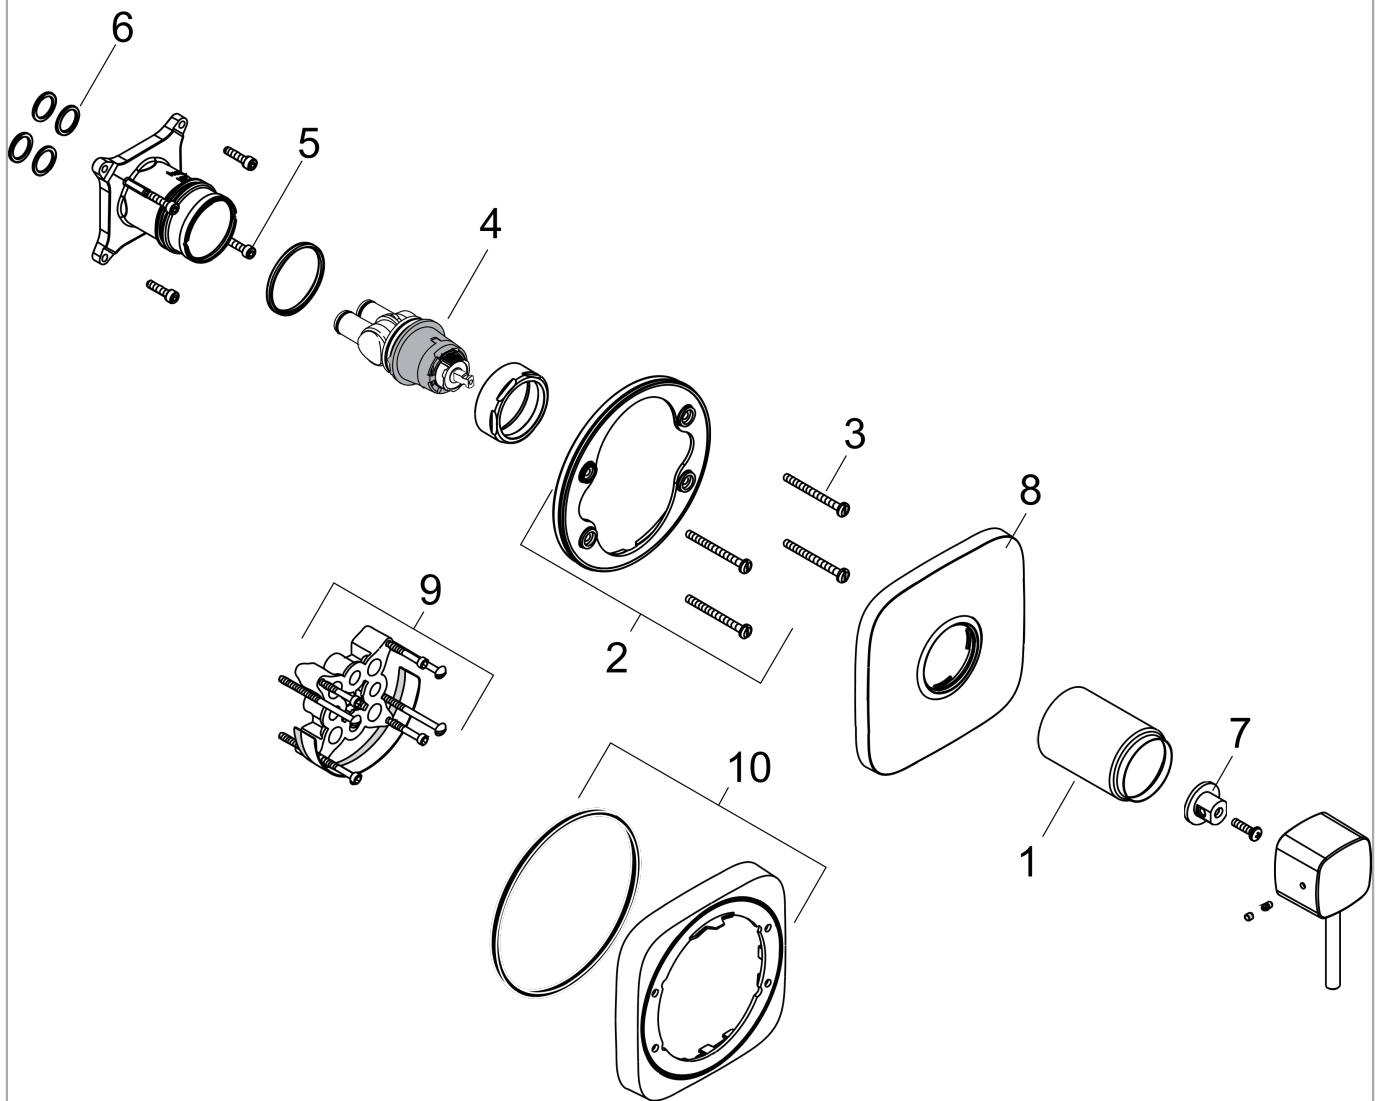

PuraVida
Pressure Balance Trim
 Finishes : **chrome** Part no. : **15407001**

Description

Features

- Flow: 5.5 GPM (20.6 L/Min)
- Integrated bypass for use with diverter tub spouts
- Temperature and on/off control for 1 outlet

Item details

List Price \$ 271.00

Compliance

Product image

Scale drawing

PuraVida
Pressure Balance Trim
 Finishes : **chrome** Part no. : **15407001**

Exploded drawing

Year of production: >08/10

PuraVida
Pressure Balance Trim
 Finishes : **chrome** Part no. : **15407001**

Spare parts list

Year of production: >08/10

Pos.	Description	Part no.	Price	PU
1	sleeve	88765000	-	1
2	holder for escutcheon	98793000	-	1
3	set of fixing screws	96454000	-	1
4	cartridge, assy	88727000	-	1
5	set of screws	96525000	-	1
6	O-ring 16x2	98133000	-	1
7	adapter for handle	92756000	-	1
8	escutcheon	88780000	-	1
9	extension 25 mm	13595000	-	1
10	extension 22 mm	15597000	-	1
a	base body	01850181	-	1