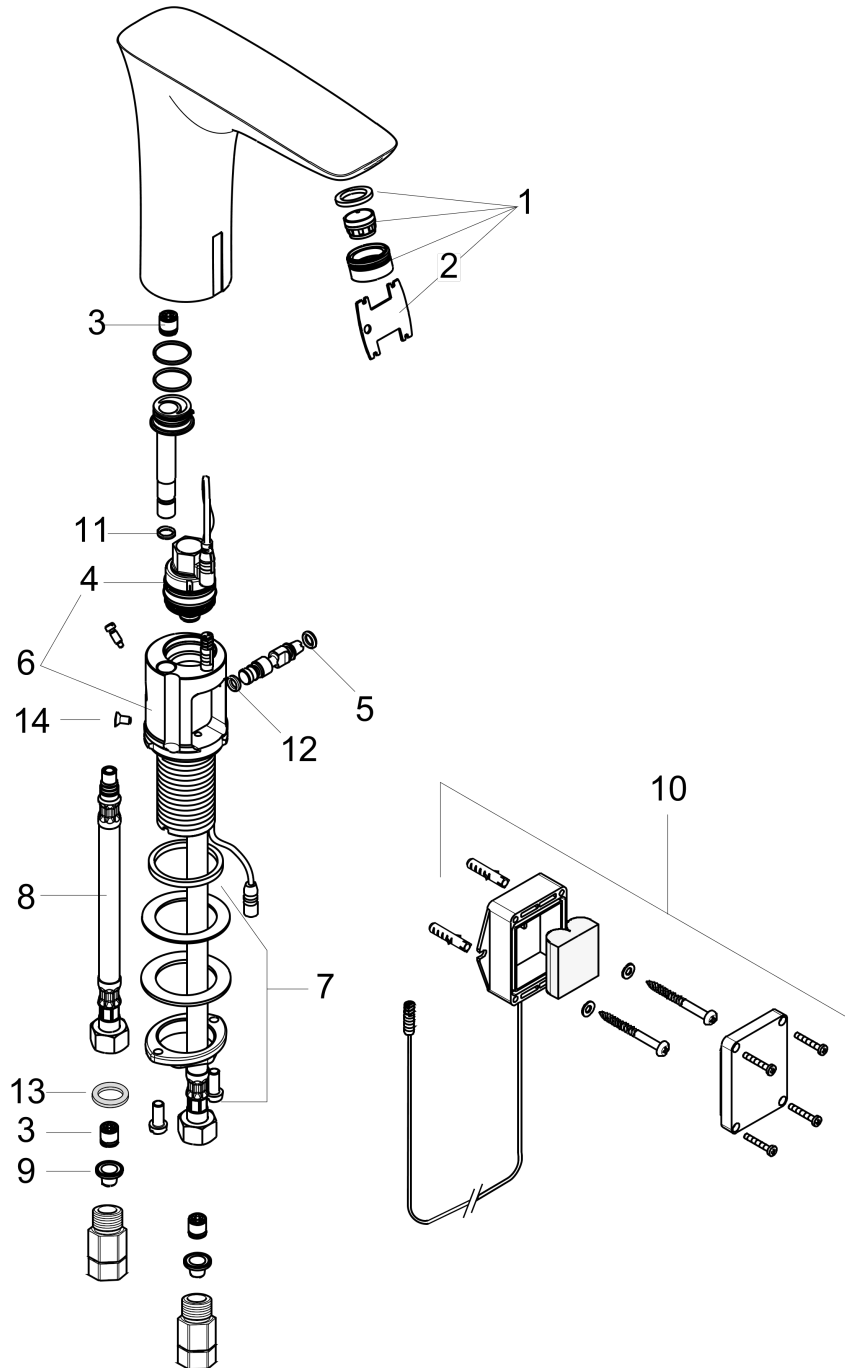

**Item details**

List Price \$ 984.00

**Technology**

**Compliance**

**Product image**

**Scale drawing**

**PuraVida**  
**Electronic Faucet with Preset Temperature Control**  
 Finishes : **chrome**    Part no. : **15171001**

Exploded drawing

Year of production: 01/12 - 07/16

**PuraVida**

**Electronic Faucet with Preset Temperature Control**

Finishes : **chrome** Part no. : **15171001**

**Spare parts list**

Year of production: **01/12 - 07/16**

| Pos. | Description                         | Part no. | Price | PU |
|------|-------------------------------------|----------|-------|----|
| 1    | aerator M24x1 (5 l/min)             | 98802000 | -     | 1  |
| 2    | service tool                        | 98808000 | -     | 1  |
| 3    | non return valve DW 10              | 96456000 | -     | 1  |
| 4    | solenoid valve 6 V                  | 96904000 | -     | 1  |
| 5    | O-ring 5x2                          | 98215000 | -     | 1  |
| 6    | electronics incl. solenoid valve    | 95686000 | -     | 1  |
| 7    | fixing set (Ø 32)                   | 13961000 | -     | 1  |
| 8    | connection hose 450 mm M8x0,75 G3/8 | 98809000 | -     | 1  |
| 9    | filter packing                      | 95291000 | -     | 1  |
| 10   | battery box                         | 98801000 | -     | 1  |
| 11   | O-ring 7x1,5                        | 98422000 | -     | 1  |
| 12   | O-ring 6x2                          | 98458000 | -     | 1  |
| 13   | sealing set                         | 95581000 | -     | 1  |
| 14   | screw                               | 93272000 | -     | 1  |
| a    | fixation extension 35 mm            | 13898000 | -     | 1  |