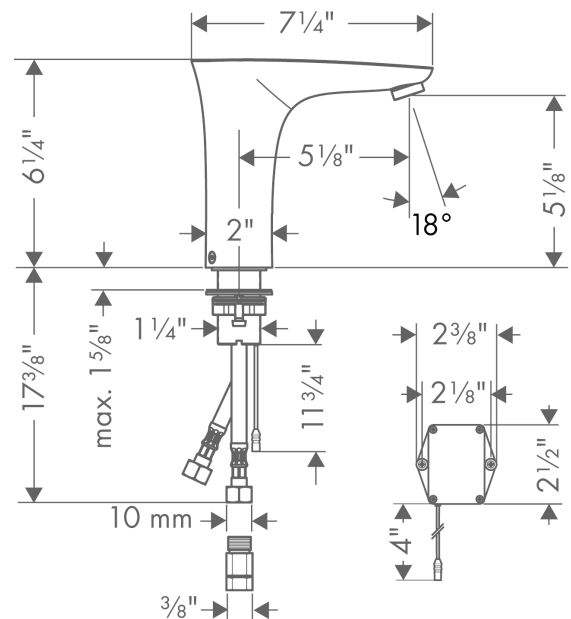

**Item details**

List Price \$ 984.00

**Technology**

**Compliance**

**Product image**

**Scale drawing**

**PuraVida**  
**Electronic Faucet with Preset Temperature Control**  
 Finishes : **chrome**    Part no. : **15171001**

Exploded drawing

Year of production: 01/12 - 07/16

**PuraVida**

**Electronic Faucet with Preset Temperature Control**

Finishes : **chrome** Part no. : **15171001**

**Spare parts list**

Year of production: **01/12 - 07/16**

| Pos. | Description                         | Part no. | Price | PU |
|------|-------------------------------------|----------|-------|----|
| 1    | aerator M24x1 (5 l/min)             | 98802000 | -     | 1  |
| 2    | service tool                        | 98808000 | -     | 1  |
| 3    | non return valve DW 10              | 96456000 | -     | 1  |
| 4    | solenoid valve 6 V                  | 96904000 | -     | 1  |
| 5    | O-ring 5x2                          | 98215000 | -     | 1  |
| 6    | electronics incl. solenoid valve    | 95686000 | -     | 1  |
| 7    | fixing set (Ø 32)                   | 13961000 | -     | 1  |
| 8    | connection hose 450 mm M8x0,75 G3/8 | 98809000 | -     | 1  |
| 9    | filter packing                      | 95291000 | -     | 1  |
| 10   | battery box                         | 98801000 | -     | 1  |
| 11   | O-ring 7x1,5                        | 98422000 | -     | 1  |
| 12   | O-ring 6x2                          | 98458000 | -     | 1  |
| 13   | sealing set                         | 95581000 | -     | 1  |
| 14   | screw                               | 93272000 | -     | 1  |
| a    | fixation extension 35 mm            | 13898000 | -     | 1  |