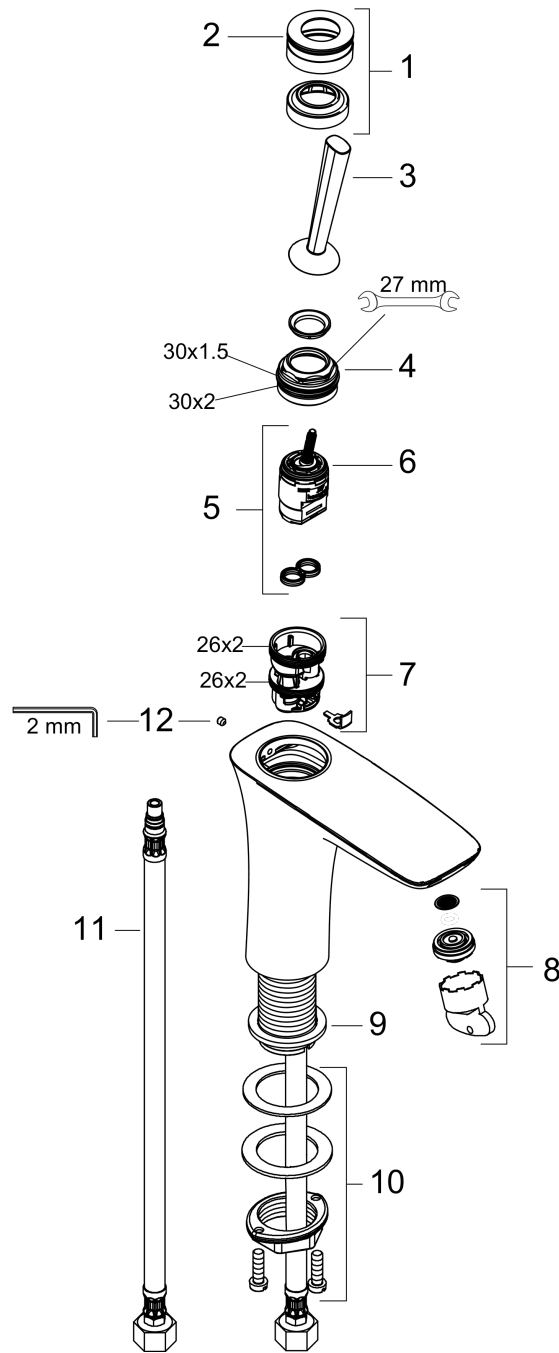

PuraVida
Single-Hole Faucet 200, 1.2 GPM
 Finishes : **chrome** Part no. : **15081001**

Description

Features

- Laminar spray
- Angle-adjustable spray
- Flow: 1.2 GPM (4.5 L/Min)
- Joystick ceramic cartridge

Item details

List Price \$ 714.00

Technology

Compliance

Product image

Scale drawing

PuraVida
Single-Hole Faucet 200, 1.2 GPM
 Finishes : **chrome** Part no. : **15081001**

Exploded drawing

Year of production: >07/16

PuraVida
Single-Hole Faucet 200, 1.2 GPM
 Finishes : **chrome** Part no. : **15081001**

Spare parts list

Year of production: >07/16

Pos.	Description	Part no.	Price	PU
1	escutcheon Ø 37 mm	95288000	-	1
2	O-ring 33x1,5	98164000	-	1
3	handle	95287000	-	1
4	nut	97157000	-	1
5	cartridge, assy	96339000	-	1
6	O-ring 21,95x1,78	95169000	-	1
7	adapter for cartridge	95289000	-	1
8	aerator M24x1 (4,5 l/min)	92880000	-	1
9	flat seal	98749000	-	1
10	fixing set (Ø 32)	13961000	-	1
11	connection hose 17½" M8x0,75 G3/8	95141001	-	1
12	hollow set screw M4x6	97767000	-	1
13	special tool	95290000	-	1
a	service tool for disassembling the handle	92124000	-	1
b	sealing set	95581000	-	1
c	O-ring 26x2	98147000	-	1
d	O-Ring 30x2	98186000	-	1