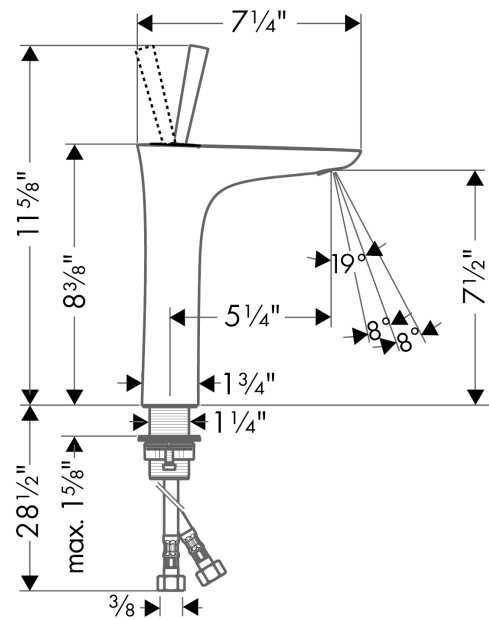

PuraVida
Single-Hole Faucet 200, 1.2 GPM
 Finishes : **chrome** Part no. : **15081001**

Description

Features

- Laminar spray
- Angle-adjustable spray
- Flow: 1.2 GPM (4.5 L/Min)
- Joystick ceramic cartridge

Item details

List Price \$ 714.00

Technology

Compliance

Product image

Scale drawing

PuraVida
Single-Hole Faucet 200, 1.2 GPM
 Finishes : **chrome** Part no. : **15081001**

Exploded drawing

Year of production: >07/16

PuraVida
Single-Hole Faucet 200, 1.2 GPM
 Finishes : **chrome** Part no. : **15081001**

Spare parts list

Year of production: >07/16

Pos.	Description	Part no.	Price	PU
1	escutcheon Ø 37 mm	95288000	-	1
2	O-ring 33x1,5	98164000	-	1
3	handle	95287000	-	1
4	nut	97157000	-	1
5	cartridge, assy	96339000	-	1
6	O-ring 21,95x1,78	95169000	-	1
7	adapter for cartridge	95289000	-	1
8	aerator M24x1 (4,5 l/min)	92880000	-	1
9	flat seal	98749000	-	1
10	fixing set (Ø 32)	13961000	-	1
11	connection hose 17½" M8x0,75 G3/8	95141001	-	1
12	hollow set screw M4x6	97767000	-	1
13	special tool	95290000	-	1
a	service tool for disassembling the handle	92124000	-	1
b	sealing set	95581000	-	1
c	O-ring 26x2	98147000	-	1
d	O-Ring 30x2	98186000	-	1