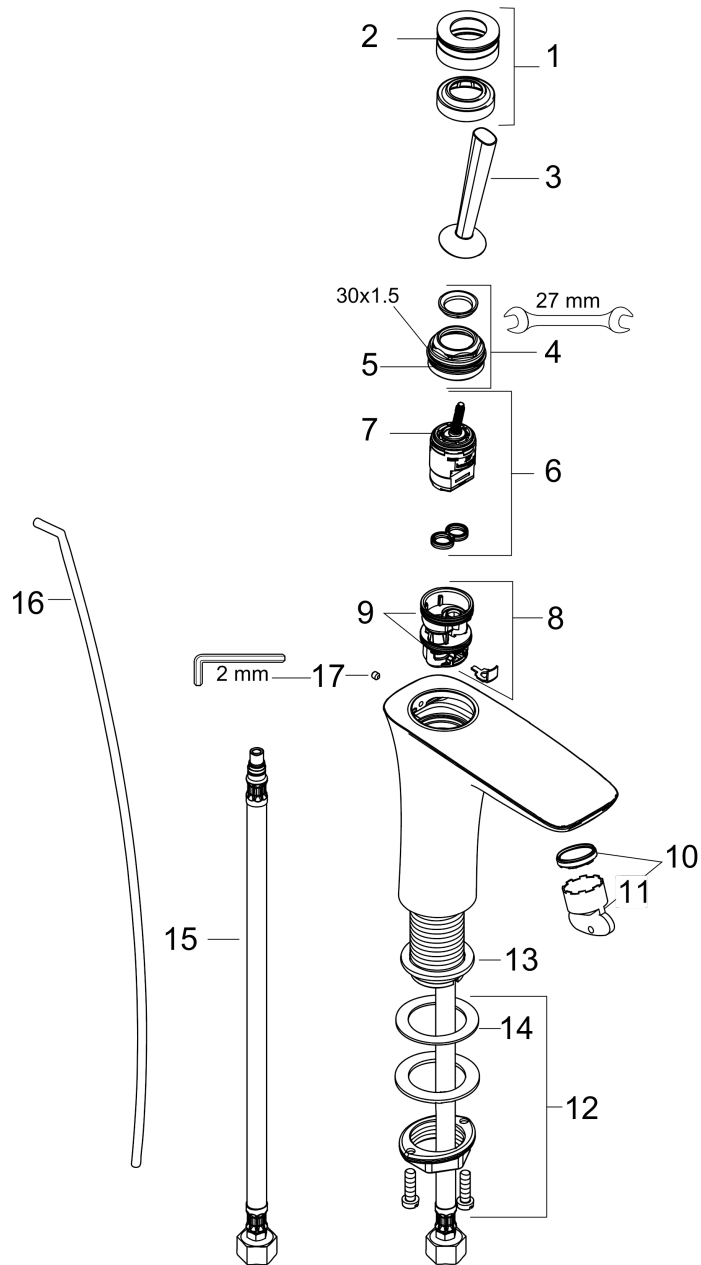

**PuraVida**  
**Single-Hole Faucet 110 with Pop-Up Drain, 1.2 GPM**  
 Finishes : **chrome** Part no. : **15074001**

**Description**

**Features**

- Laminar spray
- Angle-adjustable spray
- Flow: 1.2 GPM (4.5 L/Min)
- Joystick ceramic cartridge
- Includes pop-up drain

**Item details**

List Price \$ 639.00

**Technology**

**Compliance**

**Product image**

**Scale drawing**

**PuraVida**  
**Single-Hole Faucet 110 with Pop-Up Drain, 1.2 GPM**  
 Finishes : **chrome** Part no. : **15074001**

Exploded drawing

Year of production: >07/16

**PuraVida**  
**Single-Hole Faucet 110 with Pop-Up Drain, 1.2 GPM**  
 Finishes : **chrome** Part no. : **15074001**

## Spare parts list

Year of production: >07/16

Pos.	Description	Part no.	Price	PU
1	escutcheon Ø 37 mm	95288000	-	1
2	O-ring 33x1,5	98164000	-	1
3	handle	95287000	-	1
4	nut	97157000	-	1
5	O-Ring 30x2	98186000	-	1
6	cartridge, assy	96339000	-	1
7	O-ring 21,95x1,78	95169000	-	1
8	adapter for cartridge	95289000	-	1
9	O-ring 26x2	98147000	-	1
10	aerator M24x1 (4,5 l/min)	92880000	-	1
11	service tool	95661000	-	1
12	fixing set (Ø 32)	13961000	-	1
13	flat seal	98749000	-	1
14	lever collar	97548000	-	1
15	connection hose 17½" M8x0,75 G3/8	95141001	-	1
16	pull rod	96657000	-	1
17	hollow set screw M4x6	97767000	-	1
a	pop up waste	94159000	-	1
b	fixation extension 35 mm	13898000	-	1
c	service tool for disassembling the handle	92124000	-	1