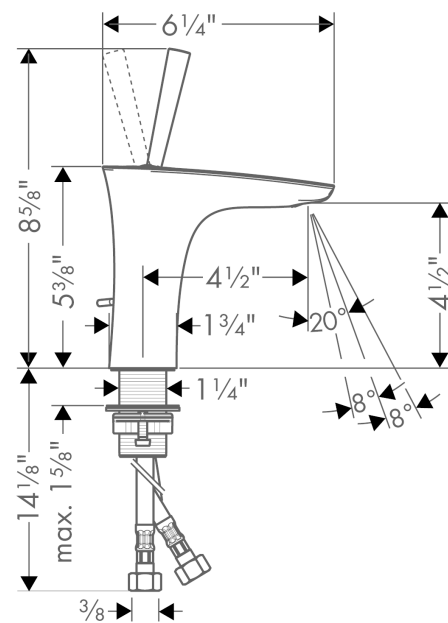

**PuraVida**  
**Single-Hole Faucet 110 with Pop-Up Drain, 1.2 GPM**  
 Finishes : **chrome** Part no. : **15074001**

**Description**

**Features**

- Laminar spray
- Angle-adjustable spray
- Flow: 1.2 GPM (4.5 L/Min)
- Joystick ceramic cartridge
- Includes pop-up drain

**Item details**

List Price \$ 639.00

**Technology**

**Compliance**

**Product image**

**Scale drawing**

**PuraVida**  
**Single-Hole Faucet 110 with Pop-Up Drain, 1.2 GPM**  
 Finishes : **chrome** Part no. : **15074001**

Exploded drawing

Year of production: >07/16

**PuraVida**  
**Single-Hole Faucet 110 with Pop-Up Drain, 1.2 GPM**  
 Finishes : **chrome** Part no. : **15074001**

## Spare parts list

Year of production: >07/16

Pos.	Description	Part no.	Price	PU
1	escutcheon Ø 37 mm	95288000	-	1
2	O-ring 33x1,5	98164000	-	1
3	handle	95287000	-	1
4	nut	97157000	-	1
5	O-Ring 30x2	98186000	-	1
6	cartridge, assy	96339000	-	1
7	O-ring 21,95x1,78	95169000	-	1
8	adapter for cartridge	95289000	-	1
9	O-ring 26x2	98147000	-	1
10	aerator M24x1 (4,5 l/min)	92880000	-	1
11	service tool	95661000	-	1
12	fixing set (Ø 32)	13961000	-	1
13	flat seal	98749000	-	1
14	lever collar	97548000	-	1
15	connection hose 17½" M8x0,75 G3/8	95141001	-	1
16	pull rod	96657000	-	1
17	hollow set screw M4x6	97767000	-	1
a	pop up waste	94159000	-	1
b	fixation extension 35 mm	13898000	-	1
c	service tool for disassembling the handle	92124000	-	1