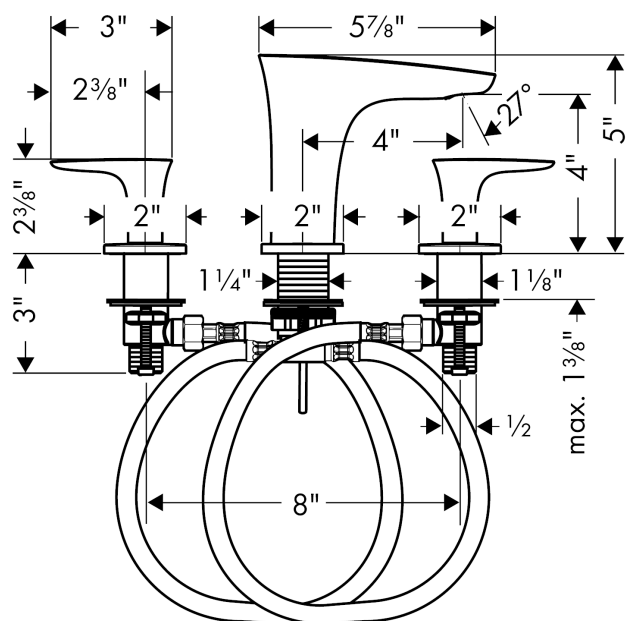

PuraVida
Widespread Faucet 110, 1.2 GPM
 Finishes : **chrome** Part no. : **15073001**

Description

Features

- Laminar spray
- Angle-adjustable spray
- Flow: 1.2 GPM (4.5 L/Min)
- 90° ceramic valves

Item details

List Price \$ 941.00

Technology

Compliance

Product image

Scale drawing

PuraVida
Widespread Faucet 110, 1.2 GPM
 Finishes : **chrome** Part no. : **15073001**

Exploded drawing

Year of production: >07/16

PuraVida

Widespread Faucet 110, 1.2 GPM

Finishes : **chrome** Part no. : **15073001**

Spare parts list

Year of production: >07/16

Pos.	Description	Part no.	Price	PU
1	handle for hot water	95270000	-	1
2	handle for cold water	95271000	-	1
3	stop valve cpl.	97357001	-	1
4	nut	92854000	-	1
5	O-Ring 32x2,5	96364000	-	1
6	O-ring 40x3	92634000	-	1
7	shut off unit right closing	94009000	-	1
8	shut off unit left closing	94008000	-	1
9	aerator M24x1 (4,5 l/min)	92880000	-	1
10	service tool	95661000	-	1
11	O-ring 18x2,5	98139000	-	1
12	O-ring 11x2	98127000	-	1
13	fixing set (Ø 32)	13961000	-	1
14	lever collar	97548000	-	1
15	connection hose 18½" M8x0,75 3/8"	96321001	-	1
a	escutcheon for spout	95787000	-	1
b	fixation extension 35 mm	13898000	-	1