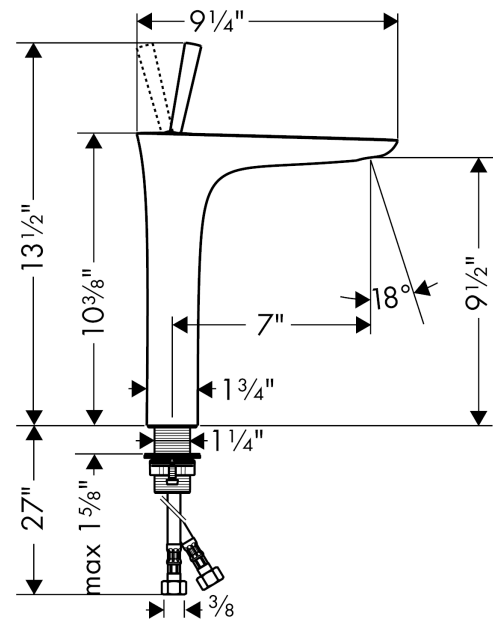

PuraVida
Single-Hole Faucet 240, 1.2 GPM
 Finishes : **chrome** Part no. : **15072001**

Description

Features

- Laminar spray
- Angle-adjustable spray
- Flow: 1.2 GPM (4.5 L/Min)
- Joystick ceramic cartridge

Item details

List Price \$ 833.00

Technology

Compliance

Product image

Scale drawing

PuraVida
Single-Hole Faucet 240, 1.2 GPM
 Finishes : **chrome** Part no. : **15072001**

Exploded drawing

Year of production: >07/16

PuraVida
Single-Hole Faucet 240, 1.2 GPM
 Finishes : **chrome** Part no. : **15072001**

Spare parts list

Year of production: >07/16

Pos.	Description	Part no.	Price	PU
1	escutcheon Ø 37 mm	95288000	-	1
2	O-ring 33x1,5	98164000	-	1
3	handle	95287000	-	1
4	nut	97157000	-	1
5	O-Ring 30x2	98186000	-	1
6	cartridge, assy	96339000	-	1
7	adapter for cartridge	95289000	-	1
8	O-ring 26x2	98147000	-	1
9	hollow set screw M4x6	97767000	-	1
10	connection hose 35½" M8x0,75 G3/8	95372001	-	1
11	flat seal	98749000	-	1
12	fixing set (Ø 32)	13961000	-	1
13	lever collar	97548000	-	1
14	aerator M24x1 (4,5 l/min)	92880000	-	1
15	service tool	98808000	-	1
a	fixation extension 35 mm	13898000	-	1
b	service tool for disassembling the handle	92124000	-	1