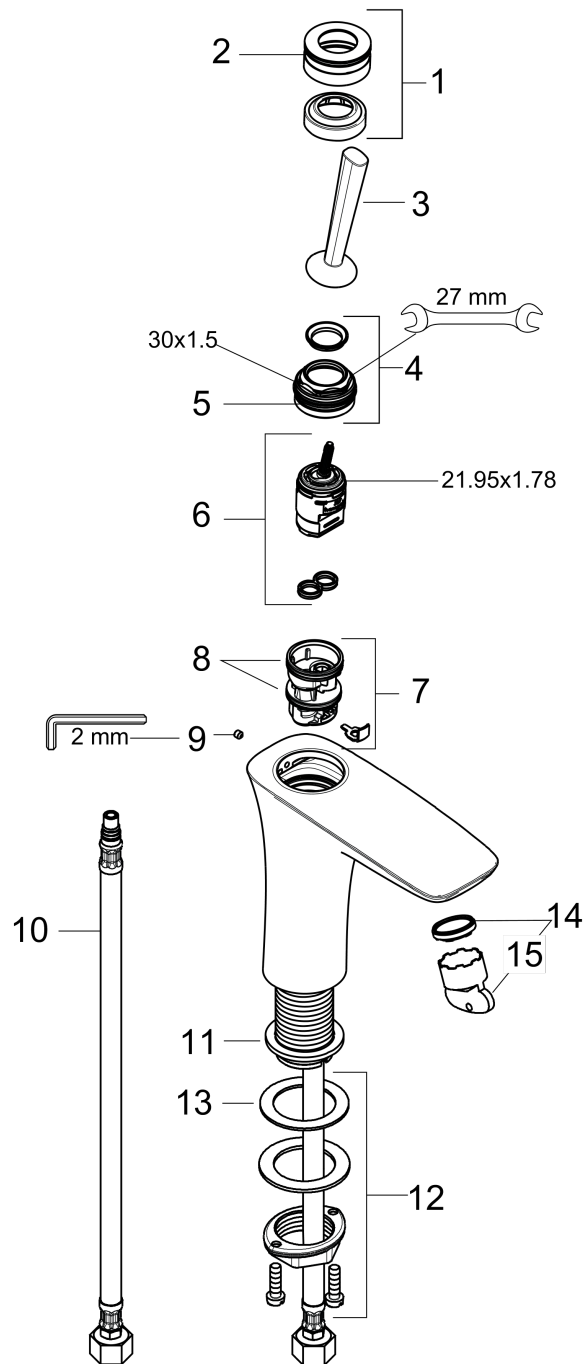

PuraVida
Single-Hole Faucet 240, 1.2 GPM
 Finishes : **chrome** Part no. : **15072001**

Description

Features

- Laminar spray
- Angle-adjustable spray
- Flow: 1.2 GPM (4.5 L/Min)
- Joystick ceramic cartridge

Item details

List Price \$ 833.00

Technology

Compliance

Product image

Scale drawing

PuraVida
Single-Hole Faucet 240, 1.2 GPM
 Finishes : **chrome** Part no. : **15072001**

Exploded drawing

Year of production: >07/16

PuraVida
Single-Hole Faucet 240, 1.2 GPM
 Finishes : **chrome** Part no. : **15072001**

Spare parts list

Year of production: >07/16

Pos.	Description	Part no.	Price	PU
1	escutcheon Ø 37 mm	95288000	-	1
2	O-ring 33x1,5	98164000	-	1
3	handle	95287000	-	1
4	nut	97157000	-	1
5	O-Ring 30x2	98186000	-	1
6	cartridge, assy	96339000	-	1
7	adapter for cartridge	95289000	-	1
8	O-ring 26x2	98147000	-	1
9	hollow set screw M4x6	97767000	-	1
10	connection hose 35½" M8x0,75 G3/8	95372001	-	1
11	flat seal	98749000	-	1
12	fixing set (Ø 32)	13961000	-	1
13	lever collar	97548000	-	1
14	aerator M24x1 (4,5 l/min)	92880000	-	1
15	service tool	98808000	-	1
a	fixation extension 35 mm	13898000	-	1
b	service tool for disassembling the handle	92124000	-	1